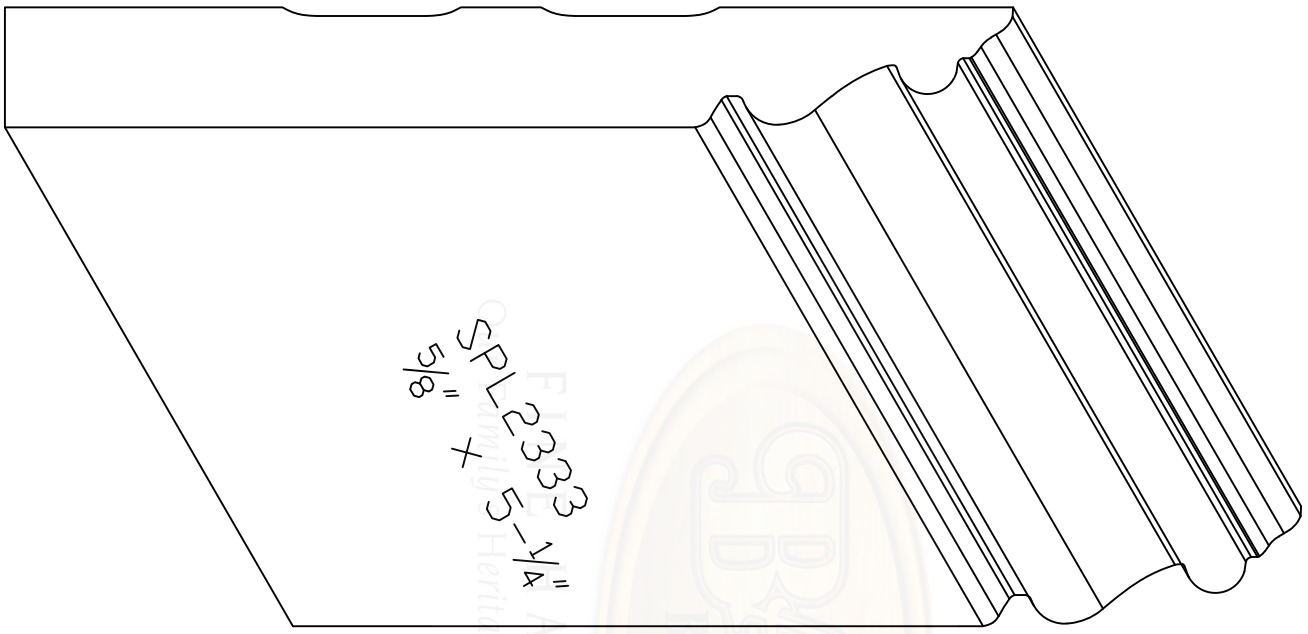

Baird Bros.  
Custom Baseboard

SPL2333  
5-1/4"  
5/8" X

**Baird Brothers Fine Hardwoods**  
Baird Brothers Sawmill Inc. www.BairdBrothers.com  
7060 Croy Rd. Canfield, OH 44406  
(330) 533-3122 (800) 732-1697

|                       |   |               |
|-----------------------|---|---------------|
| DATE: 4/26/21         | DRAWN BY: BPT   | SHEET: 1 OF 1 |
| SCALE: 1:1            | REV   | REV DATE      |
| DRAWING #: SPL2333_PR | THIS DRAWING IS PROPERTY OF BAIRD BROTHERS SAWMILL INC. |               |