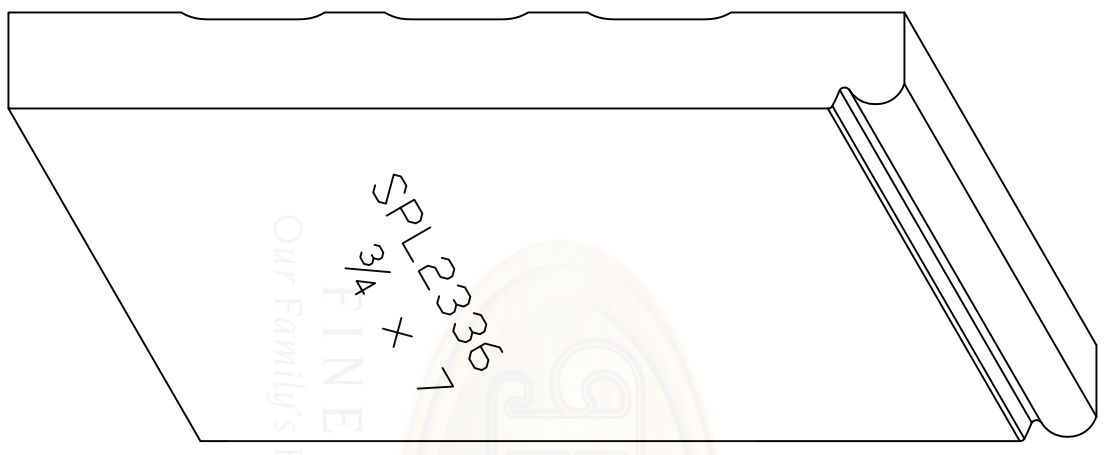

Baird Bros.
Custom Baseboard

SPL2336
3/4" + 1

Our Family's Heritage. Your Family's Home.

BAIRD BROTHERS
FINE HARDWARES

Baird Brothers Fine Hardwoods
Baird Brothers Sawmill Inc. www.BairdBrothers.com
7060 Croy Rd. Canfield, OH 44406
(330) 533-3122 (800) 732-1697

DATE:	5/21/21	DRAWN BY:	BPT	SHEET:	1 OF 1
SCALE:	1:1.5	REV	REV DATE:	REV BY:	
DRAWING #:	SPL2336				
THIS DRAWING IS PROPERTY OF BAIRD BROTHERS SAWMILL INC.					