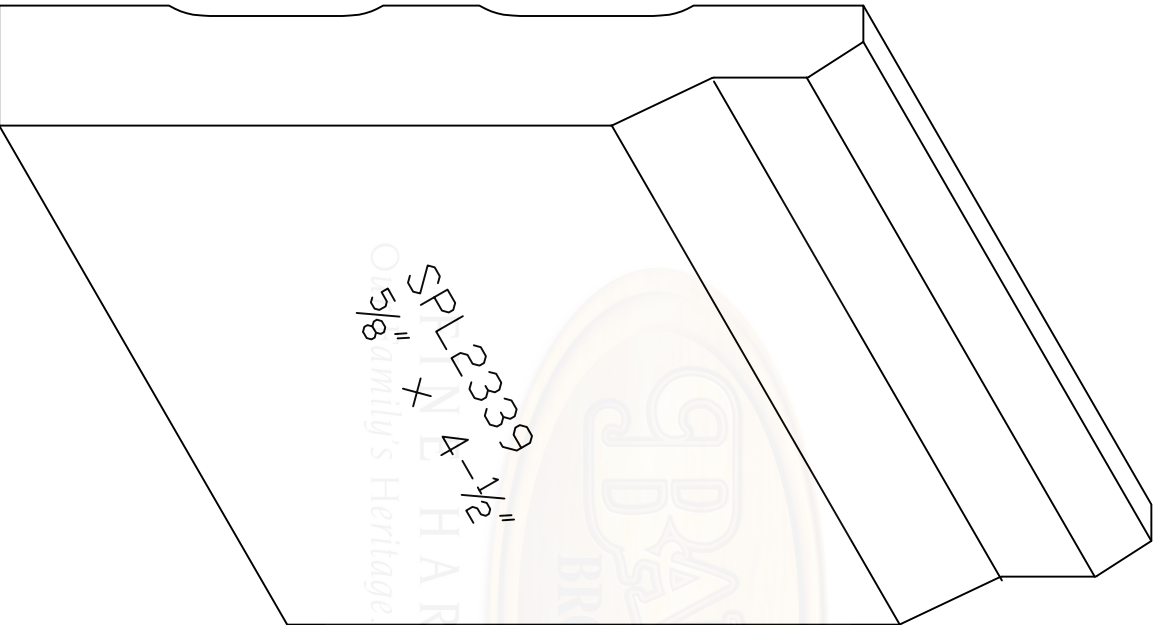

Baird Bros.
Baseboard

SPL2339
4-1/2"
5/8" Family's Heritage
Baird Brothers
Your Family's Home.

Baird Brothers Fine Hardwoods

Baird Brothers Sawmill Inc. www.BairdBrothers.com
7060 Croy Rd. Canfield, OH 44406
(330) 533-3122 (800) 732-1697

DATE: 6/9/21 DRAWN BY: BPT SHEET: 1 of 1

SCALE: 1:1 REV REV DATE REV BY:

DRAWING # SPL2339_PRDJ THIS DRAWING IS PROPERTY OF BAIRD BROTHERS SAWMILL INC.