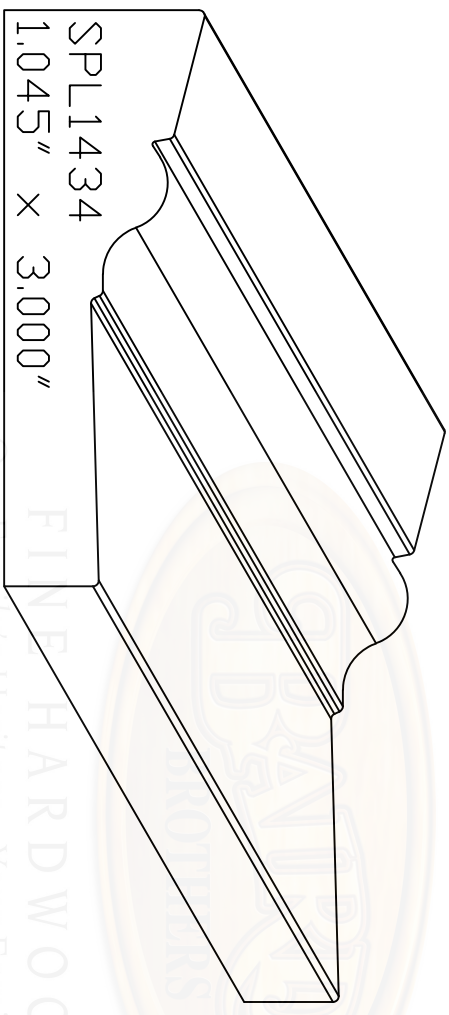

Baird Bros.
Casing

SPL1434
1.045" x 3.000"

Baird Brothers Fine Hardwoods
Baird Brothers Sawmill Inc. www.BairdBrothers.com
7060 Croy Rd. Canfield, OH 44406
(330) 533-3122 (800) 732-1697

DATE:	11/5/19	DRAWN BY:	BPT	SHEET:	1 of 1
SCALE:	1:1	REV		REV BY:	
DRAWING #:	SPL1434				
THIS DRAWING IS PROPERTY OF BAIRD BROTHERS SAWMILL INC.					