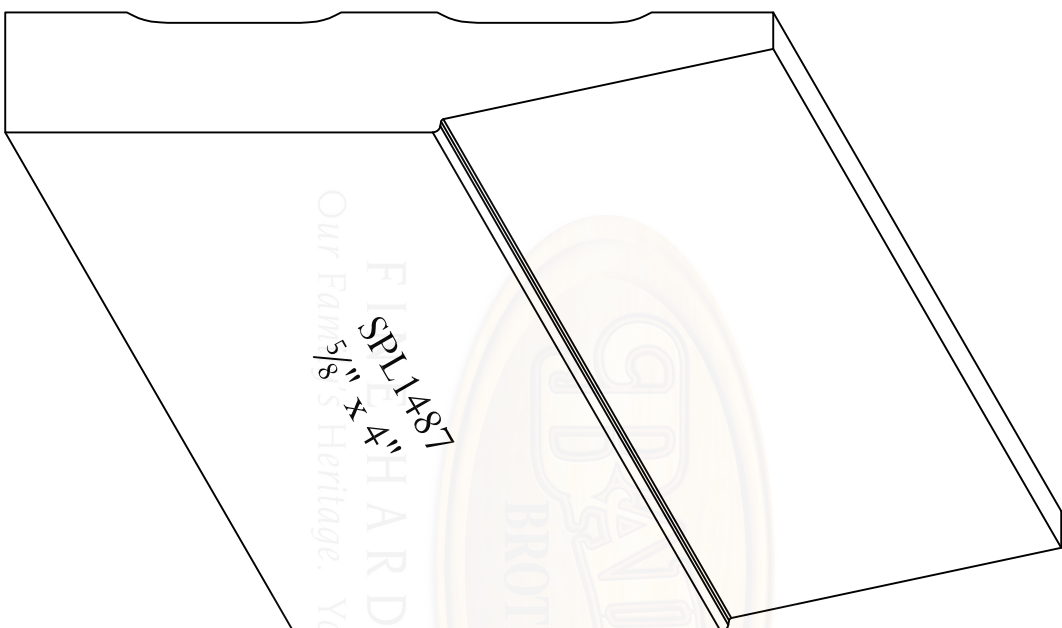

Baird Bros.
Baseboard

SPL1487
5/8" x 4"
FINE HARDWOODS
Our Family's Heritage. Your Family's Home.

Baird Brothers Fine Hardwoods
Baird Brothers Sawmill Inc. www.BairdBrothers.com
7060 Croy Rd. Canfield, OH 44406
(330) 533-3122 (800) 732-1697

DATE: 1/14/21 DRAWN BY: BPT SHEET: 1 OF 1

SCALE: 1:1

REV

REV DATE:

REV BY:

DRAWING #: SPL1487_PROJ

THIS DRAWING IS PROPERTY OF
BAIRD BROTHERS SAWMILL INC.