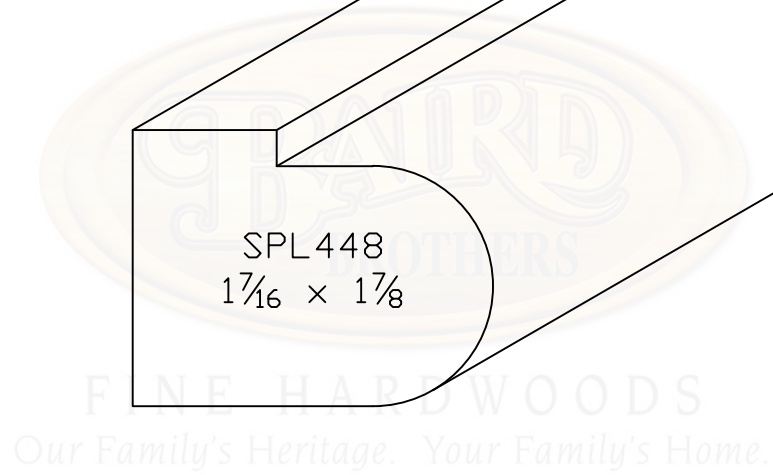

SPL448
1 7/16 x 1 7/8

		Baird Brothers Fine Hardwoods	
Baird Brothers Sawmill Inc. www.BairdBrothers.com		7060 Croy Rd. Canfield, OH 44406	
(330) 533-3122		(800) 732-1697	
DATE:	8-30-13	DRAWN BY:	AMB
SHEET:		1 of 1	
SCALE:	1:1	REV	REV DATE:
DRAWING #:		THIS DRAWING IS PROPERTY OF	
SPL448		BAIRD BROTHERS SAWMILL INC.	