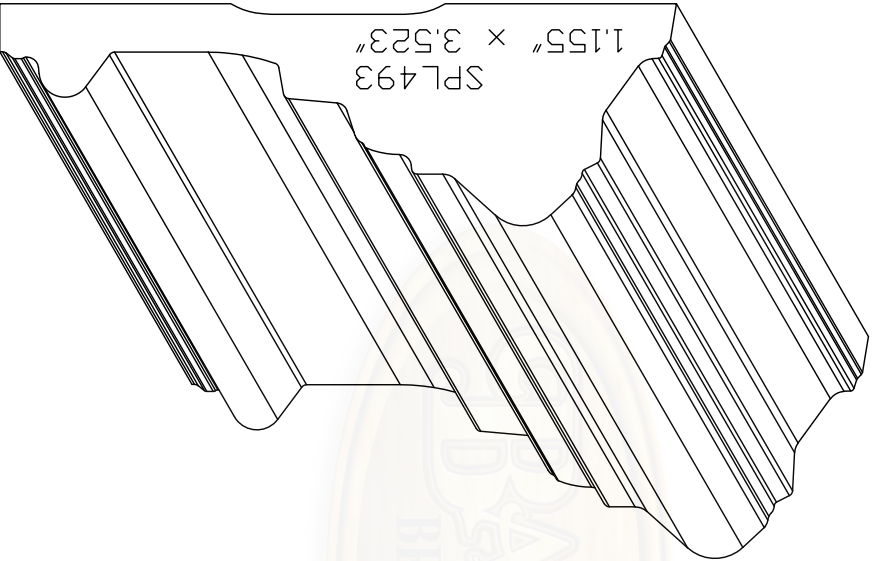

Baird Bros.
SPL493 Chair Rail

Baird Brothers Fine Hardwoods
Baird Brothers Sawmill Inc. www.BairdBrothers.com
7060 Croy Rd. Canfield, OH 44406
(330) 533-3122 (800) 732-1697

DATE: 5/12/17 DRAWN BY: BPT SHEET: 1 of 1

SCALE: 1:1 REV: REV DATE: REV BY:

DRAWING #: SPL493_PROJ THIS DRAWING IS PROPERTY OF BAIRD BROTHERS SAWMILL INC.