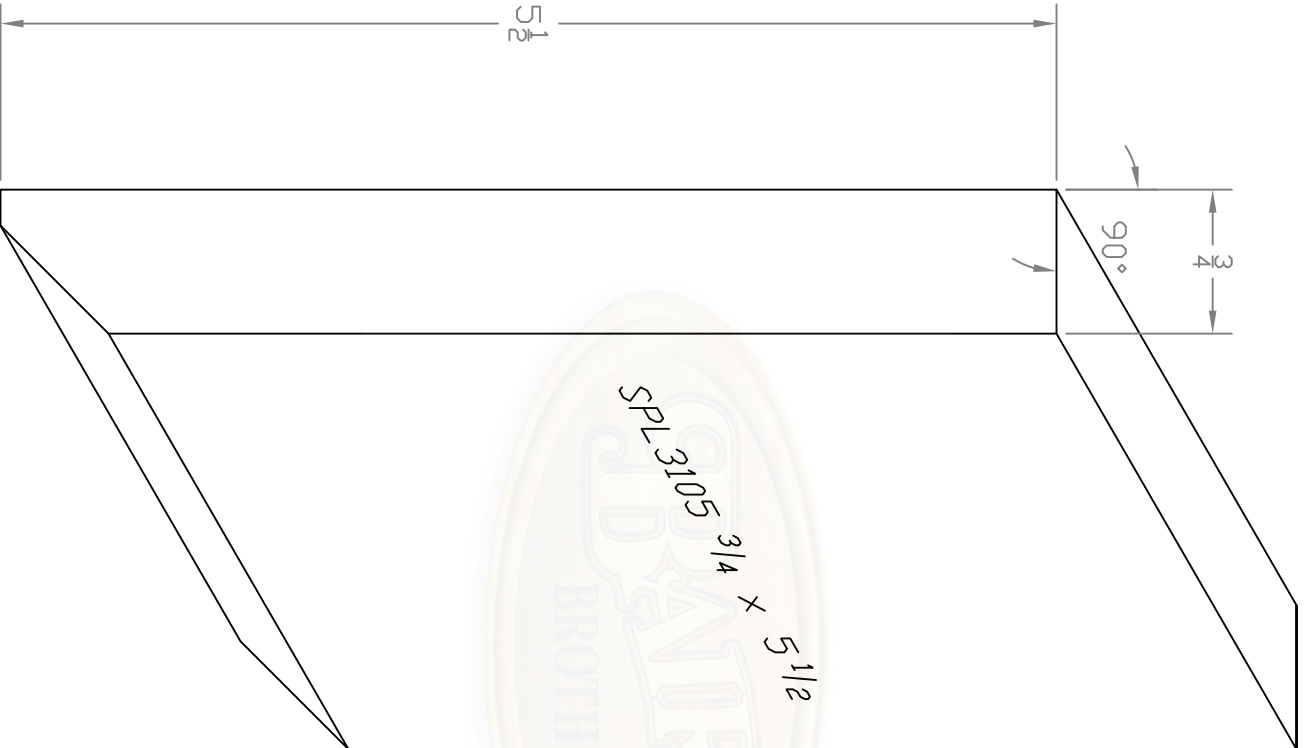

Baird Bros,  
Custom Moulding

SPL 3105 3/4 x 5 1/2

**Baird Brothers Fine Hardwoods**

Baird Brothers Sawmill Inc. [www.BairdBrothers.com](http://www.BairdBrothers.com)  
7060 Croy Rd. Canfield, OH 44406  
(330) 533-3122 (800) 732-1697

DATE: 1/30/18

DRAWN BY: BPT

SHEET: 1 of 1

SCALE: 1:1

REV

REV DATE:

REV BY:

DRAWING #: SPL3105