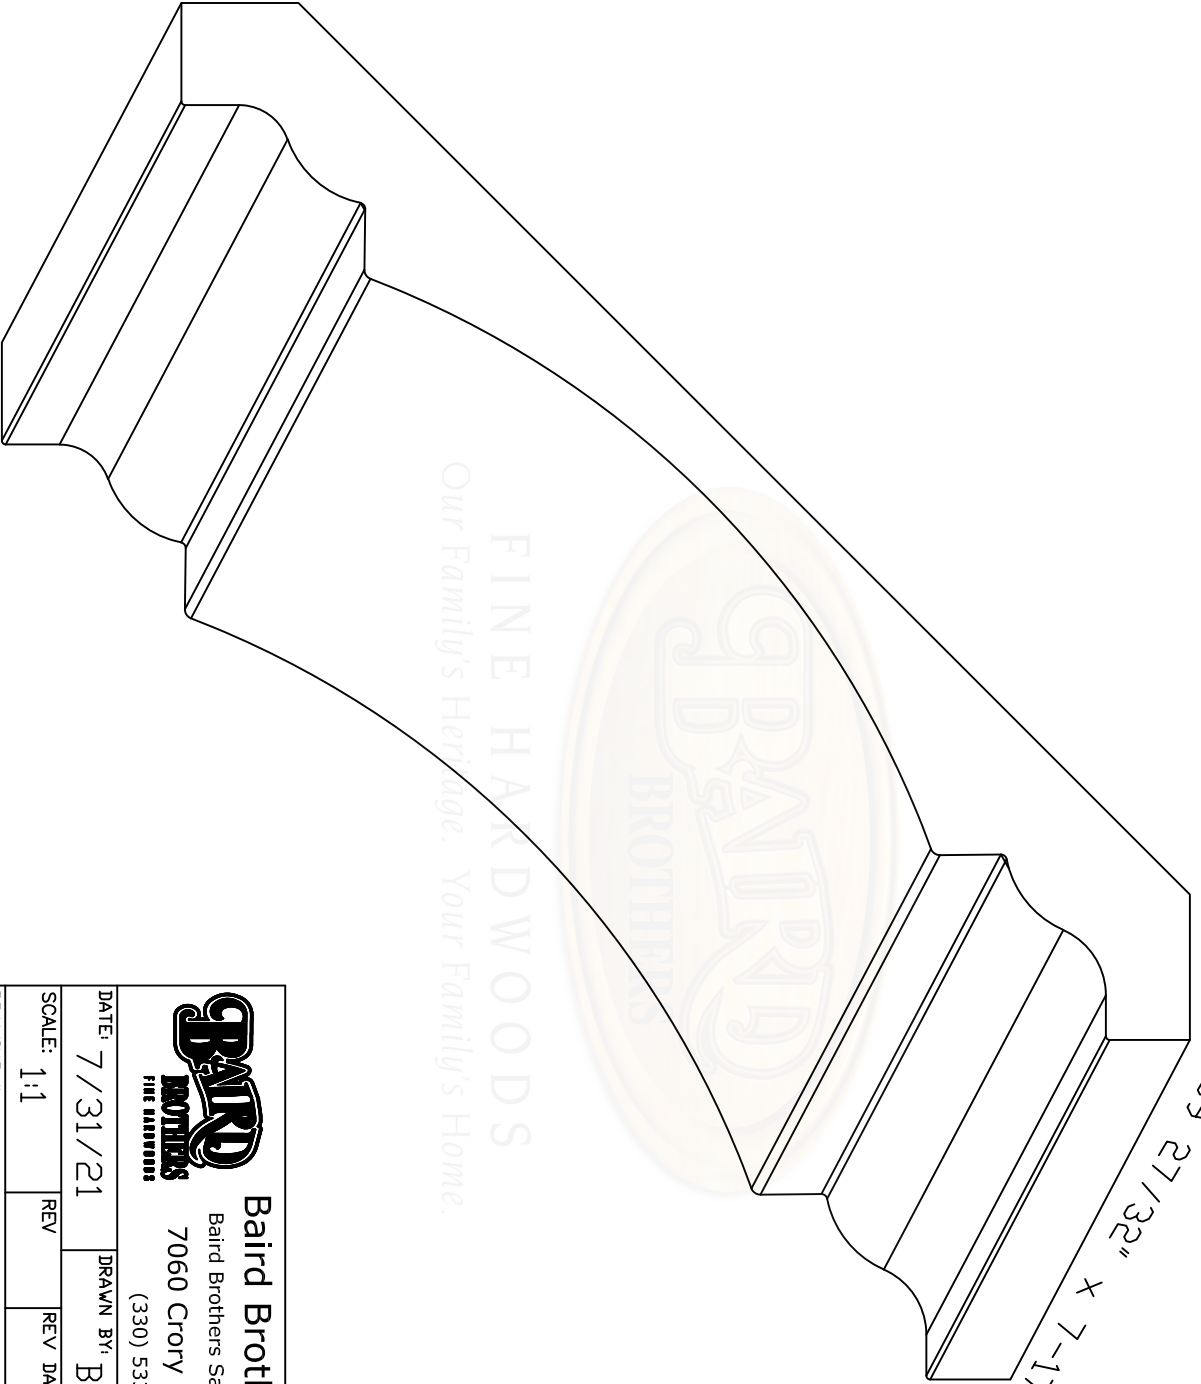

Baird Bros.
Crown

SPL3159

27/32" x 7-17/32"

FINE HARDWOODS
Our Family's Heritage. Your Family's Home.

Baird Brothers Fine Hardwoods

Baird Brothers Sawmill Inc. www.BairdBrothers.com
7060 Croy Rd. Canfield, OH 44406
(330) 533-3122 (800) 732-1697

DATE: 7/31/21

DRAWN BY: BPT

SHEET: 1 of 1

SCALE: 1:1

REV

REV DATE:

REV BY:

DRAWING #: SPL3159_PROJ