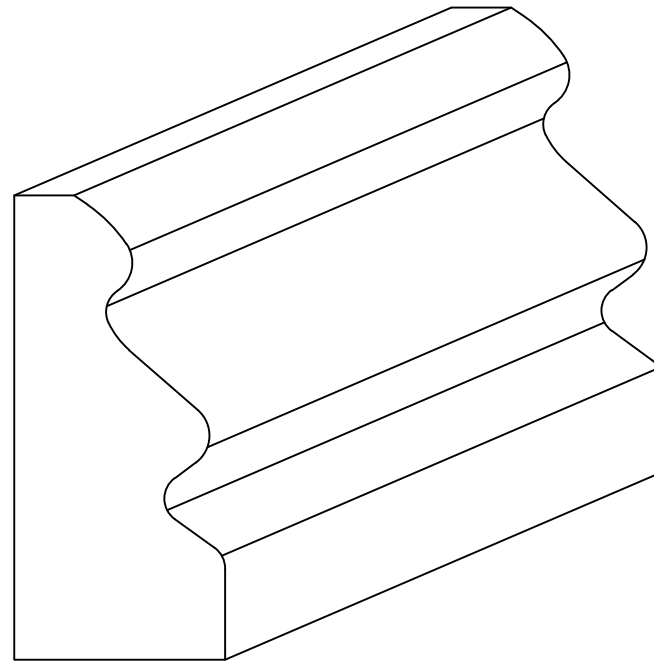

# NEWEL MLDG-L

 <b>L.J. Smith</b> <i>Stair Systems</i>			
35280 Scio-Bowenston Road Bowenston, OH 44695-9731			
Phone (740) 269-2221		FAX (740) 269-9047	
This drawing is the property of L.J. Smith Co. Do not use or copy without permission from L.J. Smith.			
Drawing Name			
NEWEL MLDG-L			
Date	Scale	VEND	Drawn By
09/11/2006	DO NOT SCALE		KJP
File Name DESTROY PREVIOUS PRINTS			
NEWELMLDG-L		SHOP	