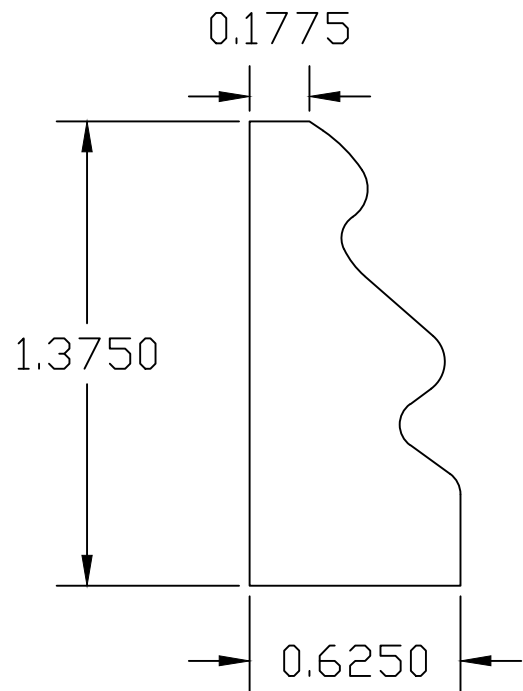

# NEWEL MLDG-L

 <b>L.J. Smith</b> <i>Stair Systems</i>			
35280 Scio-Bowenston Road Bowenston, OH 44695-9731			
Phone (740) 269-2221		FAX (740) 269-9047	
This drawing is the property of L.J. Smith Co. Do not use or copy without permission from L.J. Smith.			
Drawing Name			
NEWEL MLDG-L			
Date	Scale	VEND	Drawn By
09/11/2006	DO NOT SCALE		KJP
File Name DESTROY PREVIOUS PRINTS			
NEWELMLDG-L		SHOP	