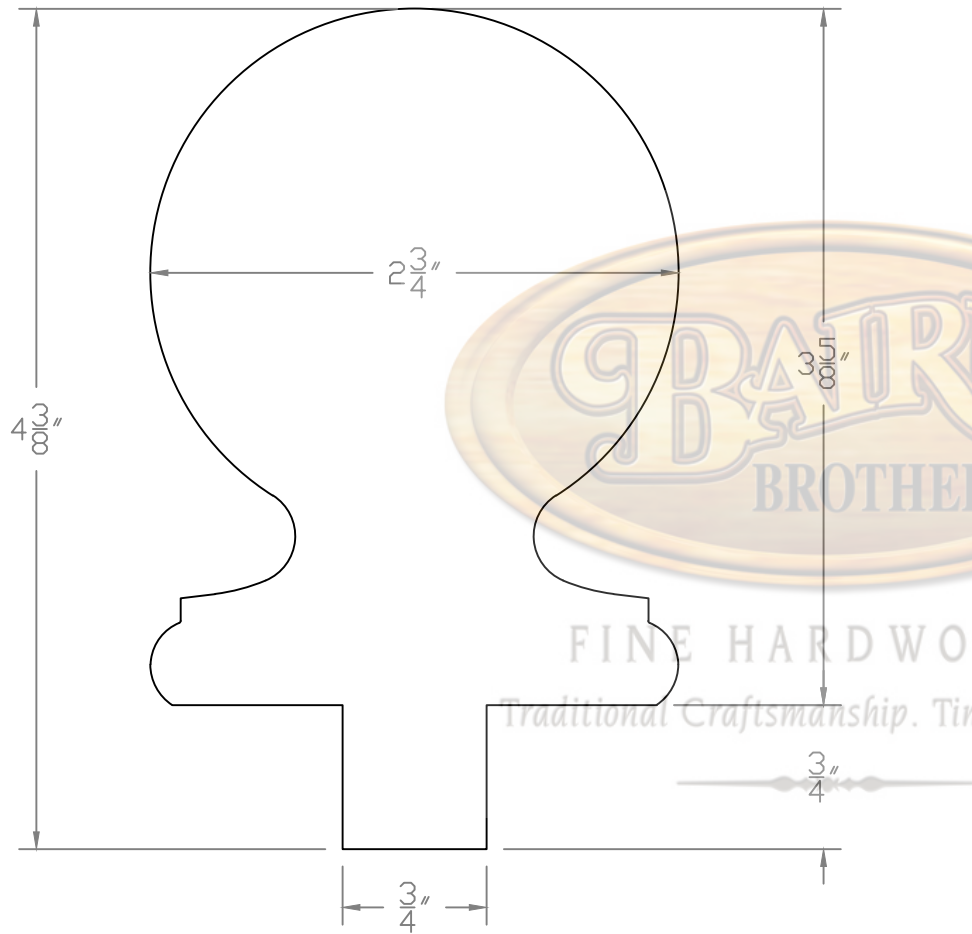

Baird Bros.  
BT1 Newel Top

 <b>Baird Brothers Fine Hardwoods</b> Baird Brothers Sawmill Inc. <a href="http://www.BairdBrothers.com">www.BairdBrothers.com</a> 7060 Croy Rd. Canfield, OH 44406 (330) 533-3122 (800) 732-1697			
DATE:	1/23/14	DRAWN BY:	ABOWELL
		SHEET:	1 of 1
SCALE:	1:1	REV	REV DATE:
DRAWING #:		REV BY:	
BT1		THIS DRAWING IS PROPERTY OF BAIRD BROTHERS SAWMILL INC.	