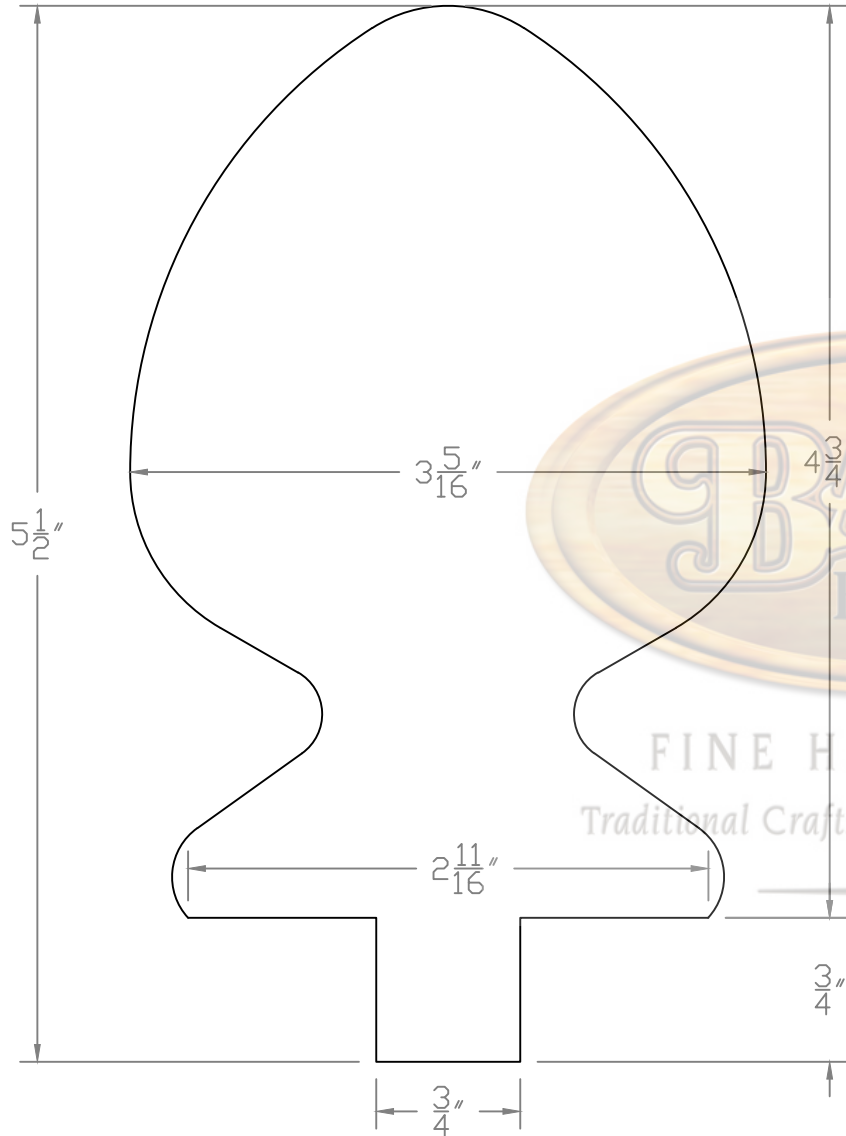

Baird Bros.
Gothic Newel Top

		Baird Brothers Fine Hardwoods Baird Brothers Sawmill Inc. www.BairdBrothers.com 7060 Croy Rd. Canfield, OH 44406 (330) 533-3122 (800) 732-1697	
DATE:	1/23/14	DRAWN BY:	ABOWELL
		SHEET:	1 of 1
SCALE:	1:1	REV	REV DATE:
DRAWING #:		THIS DRAWING IS PROPERTY OF	
Gothic Newel Top		BAIRD BROTHERS SAWMILL INC.	