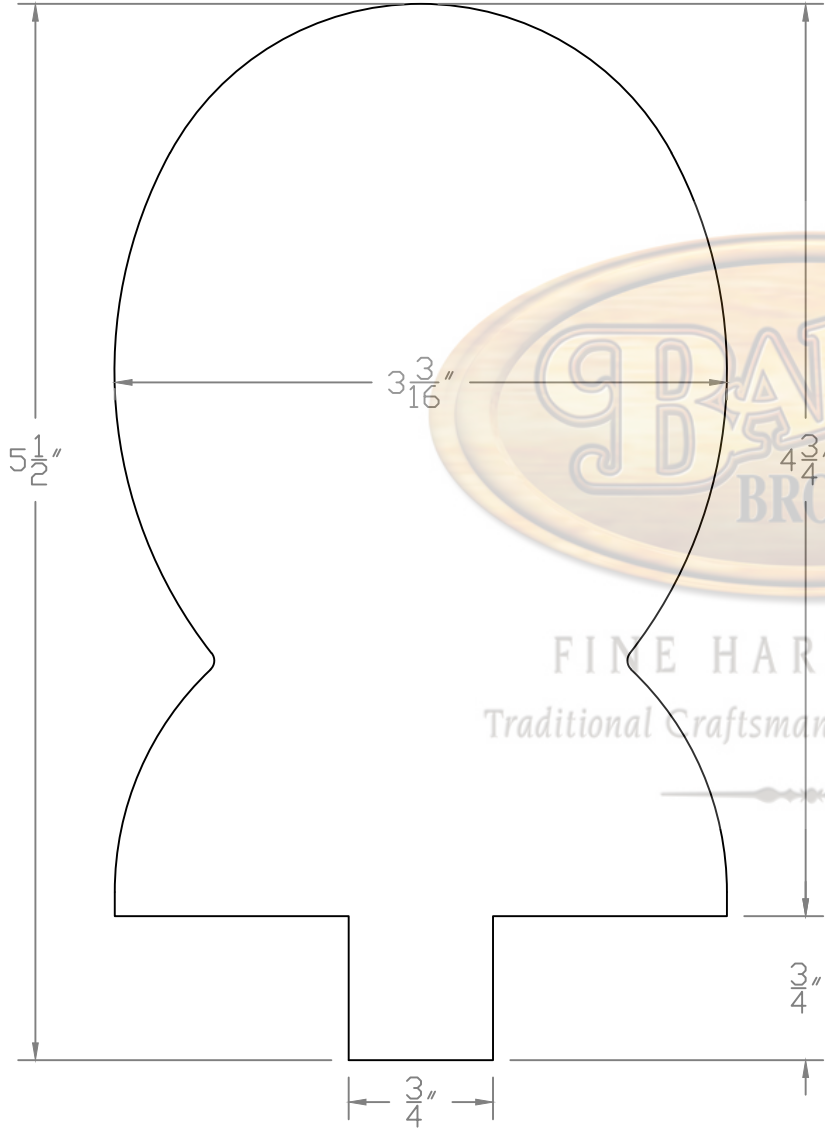

Baird Bros.
RB1 Newel Top

FINE HARDWOODS
Traditional Craftsmanship. Timeless Style.

| | | | | | | | |
|---|--|-------------------|-----------|---|---------|--|--|
|  | | | | Baird Brothers Fine Hardwoods Baird Brothers Sawmill Inc. www.BairdBrothers.com 7060 Croy Rd. Canfield, OH 44406 (330) 533-3122 (800) 732-1697 | | | |
| DATE: 1/23/14 | | DRAWN BY: ABOWELL | | SHEET: 1 of 1 | | | |
| SCALE: 1:1 | | REV | REV DATE: | | REV BY: | | |
| DRAWING #: RB1 | | | | THIS DRAWING IS PROPERTY OF BAIRD BROTHERS SAWMILL INC. | | | |