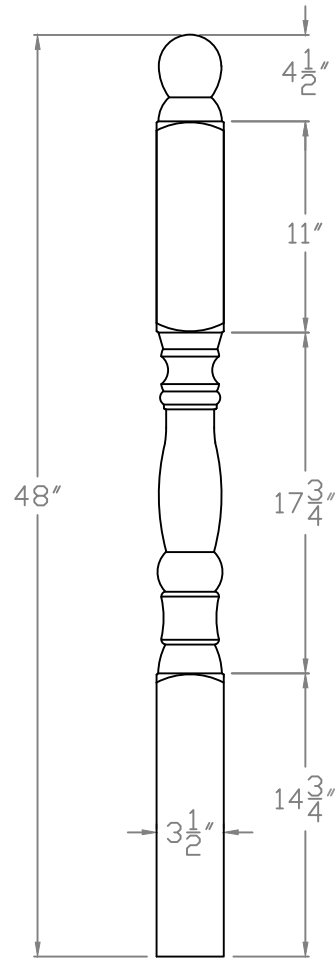

Baird Bros.
Hampton Heavy Series
Post To Post Landing Newel

FINE HARDWOODS
Traditional Craftsmanship. Timeless Style.

Baird Brothers Fine Hardwoods

Baird Brothers Sawmill Inc. www.BairdBrothers.com

7060 Croy Rd. Canfield, OH 44406

(330) 533-3122 (800) 732-1697

DATE: 11-9-13	DRAWN BY: AMB	SHEET: 1 of 1
SCALE: 1:10	REV	REV DATE:
DRAWING #: BB-110	THIS DRAWING IS PROPERTY OF BAIRD BROTHERS SAWMILL INC.