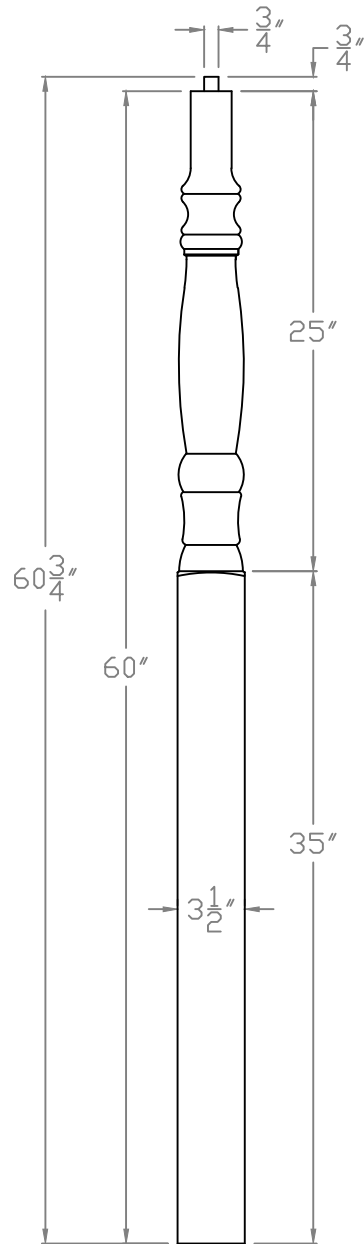

Baird Bros.
Hampton Heavy Series
Over The Post Landing Newel

FINE HARDWOODS
Traditional Craftsmanship. Timeless Style.

Baird Brothers Fine Hardwoods

Baird Brothers Sawmill Inc. www.BairdBrothers.com

7060 Croy Rd. Canfield, OH 44406

(330) 533-3122 (800) 732-1697

DATE:	11-14-13	DRAWN BY:	AMB	SHEET:	1 of 1
SCALE:	1:10	REV	REV DATE:	REV BY:	
DRAWING #:	BB-150			THIS DRAWING IS PROPERTY OF BAIRD BROTHERS SAWMILL INC.