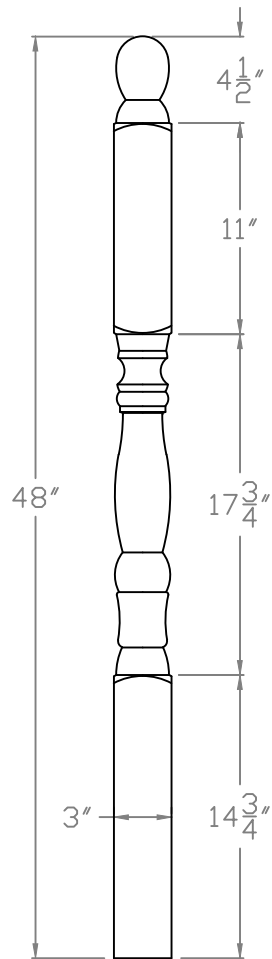

Baird Bros.
 Hampton Standard Series
 Post To Post Landing Newel

FINE HARDWOODS
Traditional Craftsmanship. Timeless Style.

		Baird Brothers Fine Hardwoods Baird Brothers Sawmill Inc. www.BairdBrothers.com 7060 Croy Rd. Canfield, OH 44406 (330) 533-3122 (800) 732-1697	
DATE:	11-14-13	DRAWN BY:	AMB
		SHEET:	1 of 1
SCALE:	1:10	REV	REV DATE:
DRAWING #:		BB-210	
		THIS DRAWING IS PROPERTY OF BAIRD BROTHERS SAWMILL INC.	