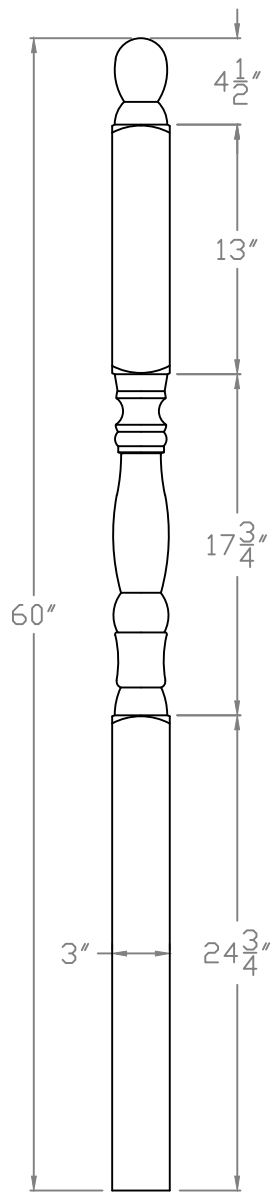

Baird Bros.
 Hampton Standard Series
 Post To Post Landing Newel

FINE HARDWOODS
Traditional Craftsmanship. Timeless Style.

		Baird Brothers Fine Hardwoods Baird Brothers Sawmill Inc. www.BairdBrothers.com 7060 Croy Rd. Canfield, OH 44406 (330) 533-3122 (800) 732-1697	
DATE:	11-14-13	DRAWN BY:	AMB
		SHEET:	1 of 1
SCALE:	1:10	REV	REV DATE:
DRAWING #:		BB-215	
		THIS DRAWING IS PROPERTY OF BAIRD BROTHERS SAWMILL INC.	