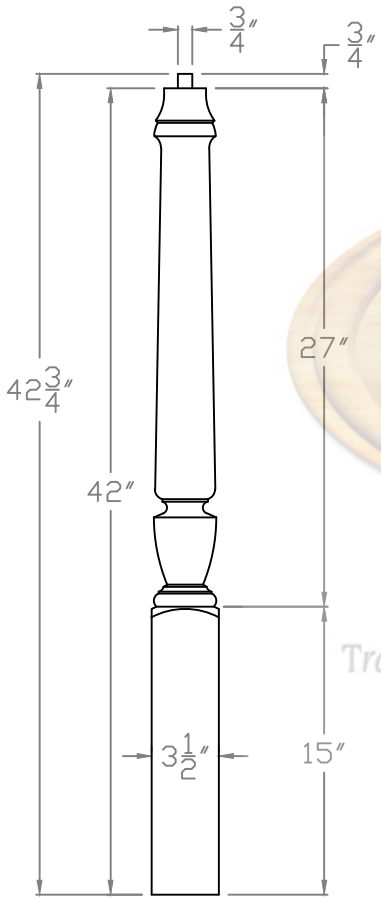

Baird Bros.  
 Carolina Heavy Series  
 Over the Post Utility Newel

FINE HARDWOODS  
*Traditional Craftsmanship. Timeless Style.*

|   |          |           |           |
|---|----------|-----------|-----------|
|  <b>Baird Brothers Fine Hardwoods</b><br>Baird Brothers Sawmill Inc. <a href="http://www.BairdBrothers.com">www.BairdBrothers.com</a><br>7060 Croy Rd. Canfield, OH 44406<br>(330) 533-3122 (800) 732-1697 |          |           |           |
| DATE:   | 11-14-13 | DRAWN BY: | AMB       |
|   |          | SHEET:    | 1 of 1    |
| SCALE:  | 1:10     | REV       | REV DATE: |
| DRAWING #:  |          | BB-3010   |           |
| THIS DRAWING IS PROPERTY OF<br>BAIRD BROTHERS SAWMILL INC.  |          |           |           |