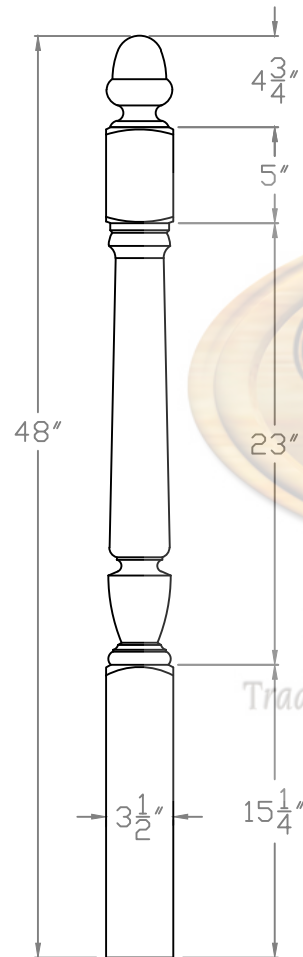

Baird Bros.  
 Carolina Heavy Series  
 Post to Post Utility Newel

FINE HARDWOODS  
*Traditional Craftsmanship. Timeless Style.*

		<b>Baird Brothers Fine Hardwoods</b> Baird Brothers Sawmill Inc. <a href="http://www.BairdBrothers.com">www.BairdBrothers.com</a> 7060 Croy Rd. Canfield, OH 44406 (330) 533-3122 (800) 732-1697	
DATE:	10-22-13	DRAWN BY:	AMB
		SHEET:	1 of 1
SCALE:	1:10	REV	REV DATE:
DRAWING #:		BB-3040	
		THIS DRAWING IS PROPERTY OF BAIRD BROTHERS SAWMILL INC.	