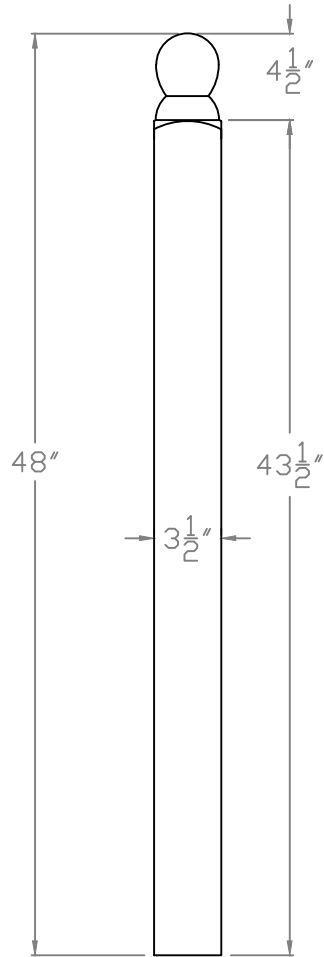

Baird Bros.
 Hampton Heavy Series
 Post To Post Starting Newel

FINE HARDWOODS
Traditional Craftsmanship. Timeless Style.

		Baird Brothers Fine Hardwoods Baird Brothers Sawmill Inc. www.BairdBrothers.com 7060 Croy Rd. Canfield, OH 44406 (330) 533-3122 (800) 732-1697	
DATE:	11-9-13	DRAWN BY:	AMB
		SHEET:	1 of 1
SCALE:	1:10	REV	REV DATE:
DRAWING #:		BB-4000BT	
		THIS DRAWING IS PROPERTY OF BAIRD BROTHERS SAWMILL INC.	