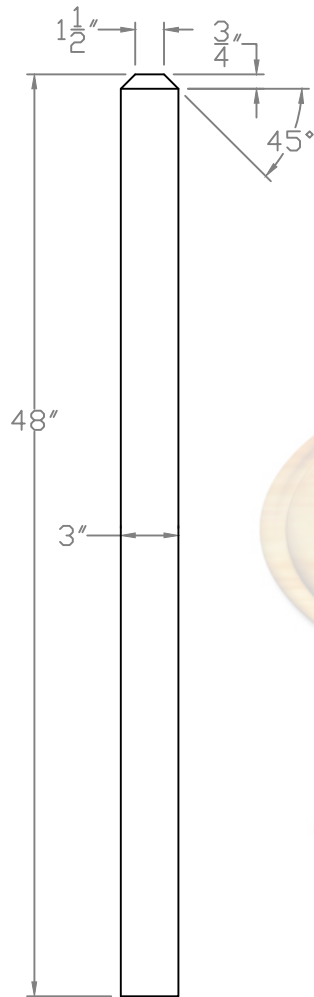

Baird Bros.
 Contemporary Standard Series
 Post to Post
 Bevel Top Newel

FINE HARDWOODS

Traditional Craftsmanship. Timeless Style.

		Baird Brothers Fine Hardwoods Baird Brothers Sawmill Inc. www.BairdBrothers.com 7060 Croy Rd. Canfield, OH 44406 (330) 533-3122 (800) 732-1697	
DATE:	11-16-13	DRAWN BY:	AMB
		SHEET:	1 of 1
SCALE:	1:10	REV	REV DATE:
DRAWING #:		REV BY:	
BB-4004		THIS DRAWING IS PROPERTY OF BAIRD BROTHERS SAWMILL INC.	