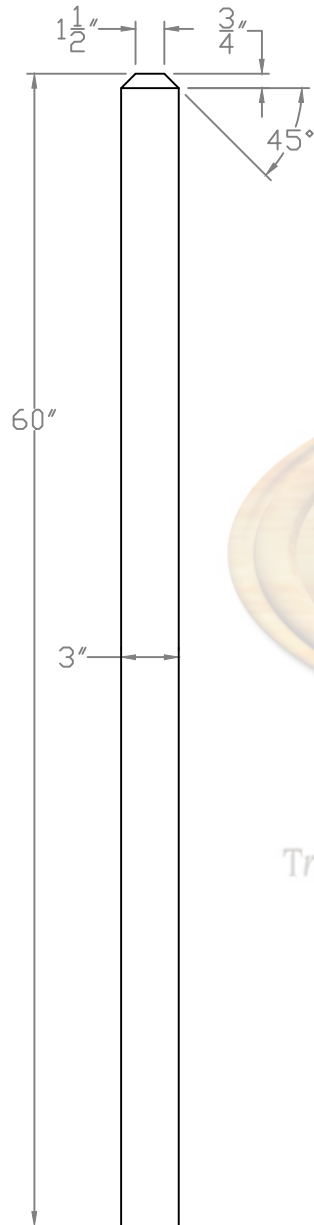

Baird Bros.
 Contemporary Standard Series
 Post to Post
 Bevel Top Newel

FINE HARDWOODS

Traditional Craftsmanship. Timeless Style.

Baird Brothers Fine Hardwoods

Baird Brothers Sawmill Inc. www.BairdBrothers.com

7060 Croy Rd. Canfield, OH 44406

(330) 533-3122 (800) 732-1697

DATE:	11-16-13	DRAWN BY:	AMB	SHEET:	1 of 1
SCALE:	1:10	REV	REV DATE:	REV BY:	
DRAWING #:	BB-4005			THIS DRAWING IS PROPERTY OF BAIRD BROTHERS SAWMILL INC.	