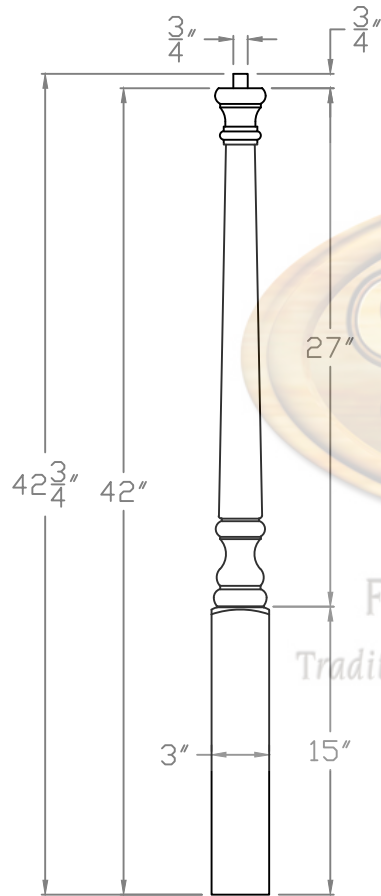

Baird Bros.
Colonial Standard Series
Over the Post Starting Newel

FINE HARDWOODS
Traditional Craftsmanship. Timeless Style.

Baird Brothers Fine Hardwoods

Baird Brothers Sawmill Inc. www.BairdBrothers.com

7060 Croy Rd. Canfield, OH 44406

(330) 533-3122 (800) 732-1697

DATE:	11-14-13	DRAWN BY:	AMB	SHEET:	1 of 1
SCALE:	1:10	REV	REV DATE:	REV BY:	
DRAWING #:	BB-4010			THIS DRAWING IS PROPERTY OF BAIRD BROTHERS SAWMILL INC.