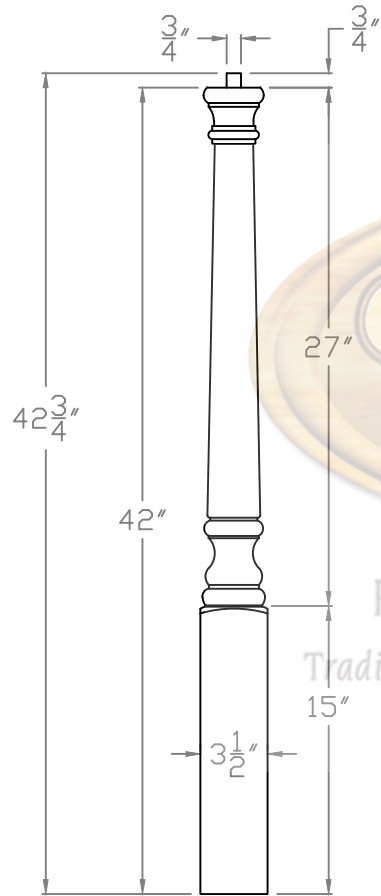

Baird Bros.
Colonial Heavy Series
Over the Post Starting
Newel

FINE HARDWOODS

Traditional Craftsmanship. Timeless Style.

Baird Brothers Fine Hardwoods

Baird Brothers Sawmill Inc. www.BairdBrothers.com

7060 Croy Rd. Canfield, OH 44406

(330) 533-3122 (800) 732-1697

DATE:	11-14-13	DRAWN BY:	AMB	SHEET:	1 of 1
SCALE:	1:10	REV	REV DATE:	REV BY:	
DRAWING #:	BB-4010A			THIS DRAWING IS PROPERTY OF BAIRD BROTHERS SAWMILL INC.