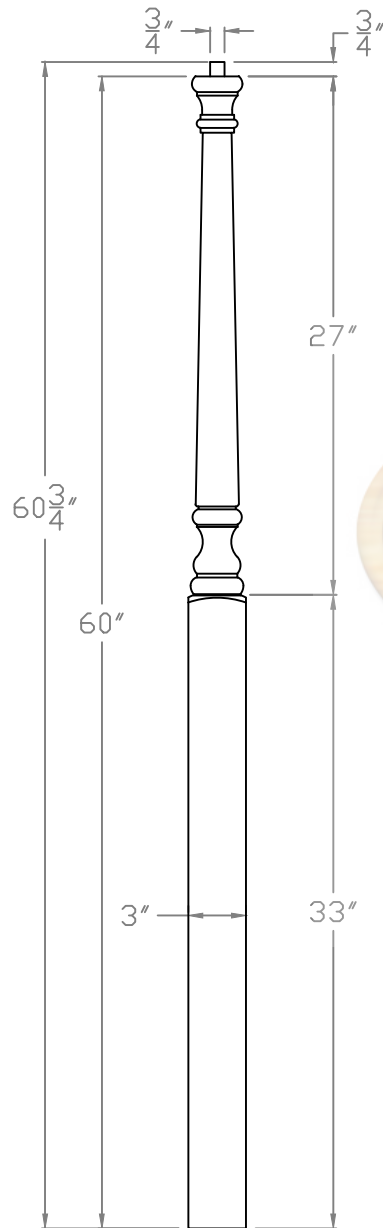

Baird Bros.  
 Colonial Standard Series  
 Over The Post  
 Landing Newel

FINE HARDWOODS  
*Traditional Craftsmanship. Timeless Style.*

				<b>Baird Brothers Fine Hardwoods</b> Baird Brothers Sawmill Inc. <a href="http://www.BairdBrothers.com">www.BairdBrothers.com</a> 7060 Croy Rd. Canfield, OH 44406 (330) 533-3122 (800) 732-1697			
DATE:	11-14-13	DRAWN BY:	AMB	SHEET:	1 of 1		
SCALE:	1:10	REV	REV DATE:	REV BY:			
DRAWING #:	BB-4015			THIS DRAWING IS PROPERTY OF BAIRD BROTHERS SAWMILL INC.			