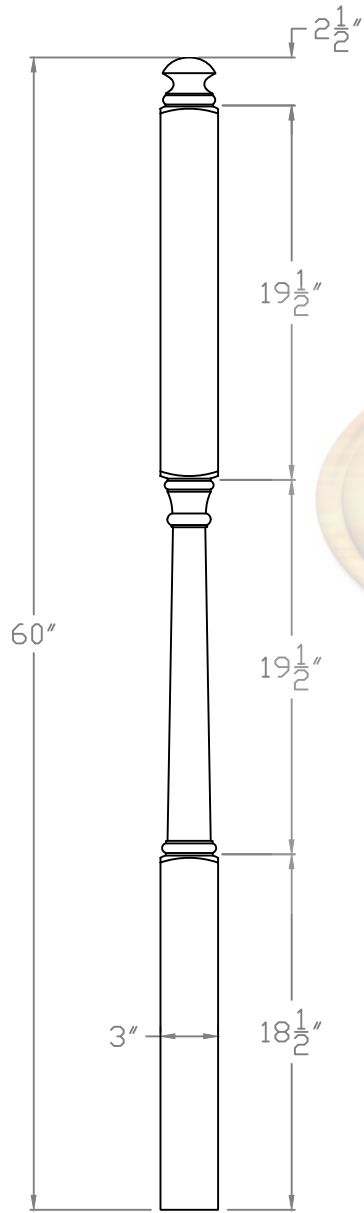

Baird Bros.  
 Colonial Standard Series  
 Post To Post  
 2<sup>nd</sup> Floor Landing Newel

FINE HARDWOODS  
*Traditional Craftsmanship. Timeless Style.*

		<b>Baird Brothers Fine Hardwoods</b> Baird Brothers Sawmill Inc. <a href="http://www.BairdBrothers.com">www.BairdBrothers.com</a> 7060 Croy Rd. Canfield, OH 44406 (330) 533-3122 (800) 732-1697	
DATE:	11-14-13	DRAWN BY:	AMB
		SHEET:	1 of 1
SCALE:	1:10	REV	REV DATE:
DRAWING #:		BB-4045	
		THIS DRAWING IS PROPERTY OF BAIRD BROTHERS SAWMILL INC.	