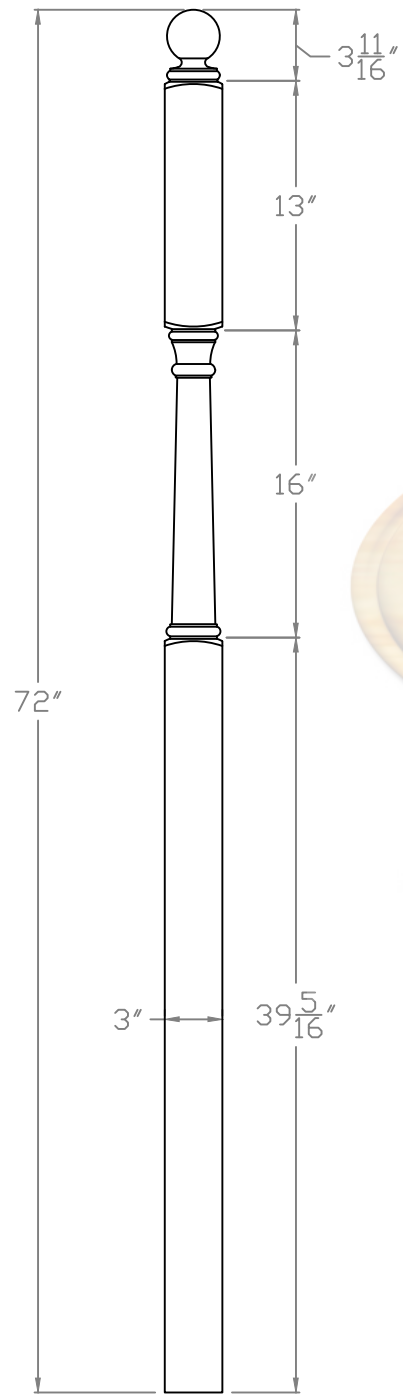

Baird Bros.
 Colonial Standard Series
 Post To Post Ball Top
 Intermediate Landing Newel

FINE HARDWOODS
Traditional Craftsmanship. Timeless Style.

		Baird Brothers Fine Hardwoods Baird Brothers Sawmill Inc. www.BairdBrothers.com 7060 Croy Rd. Canfield, OH 44406 (330) 533-3122 (800) 732-1697	
DATE:	11-16-13	DRAWN BY:	AMB
		SHEET:	1 of 1
SCALE:	1:10	REV	REV DATE:
DRAWING #:		BB-4046BT	
		THIS DRAWING IS PROPERTY OF BAIRD BROTHERS SAWMILL INC.	