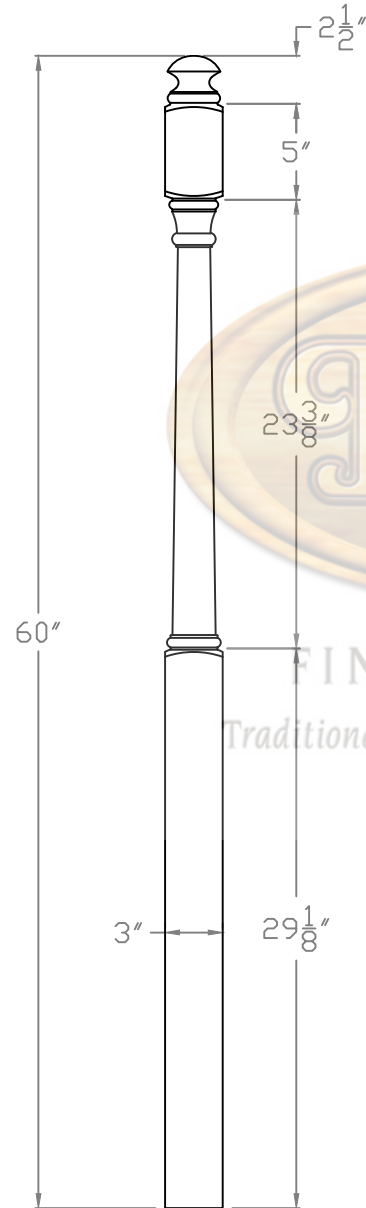

Baird Bros.  
 Colonial Standard Series  
 Post To Post Intermediate  
 Level Landing Newel

FINE HARDWOODS  
*Traditional Craftsmanship. Timeless Style.*

**Baird Brothers Fine Hardwoods**

Baird Brothers Sawmill Inc. [www.BairdBrothers.com](http://www.BairdBrothers.com)  
 7060 Croy Rd. Canfield, OH 44406  
 (330) 533-3122 (800) 732-1697

DATE:	11-14-13	DRAWN BY:	AMB	SHEET:	1 of 1
SCALE:	1:10	REV	REV DATE:	REV BY:	
DRAWING #:	BB-4053			THIS DRAWING IS PROPERTY OF BAIRD BROTHERS SAWMILL INC.	