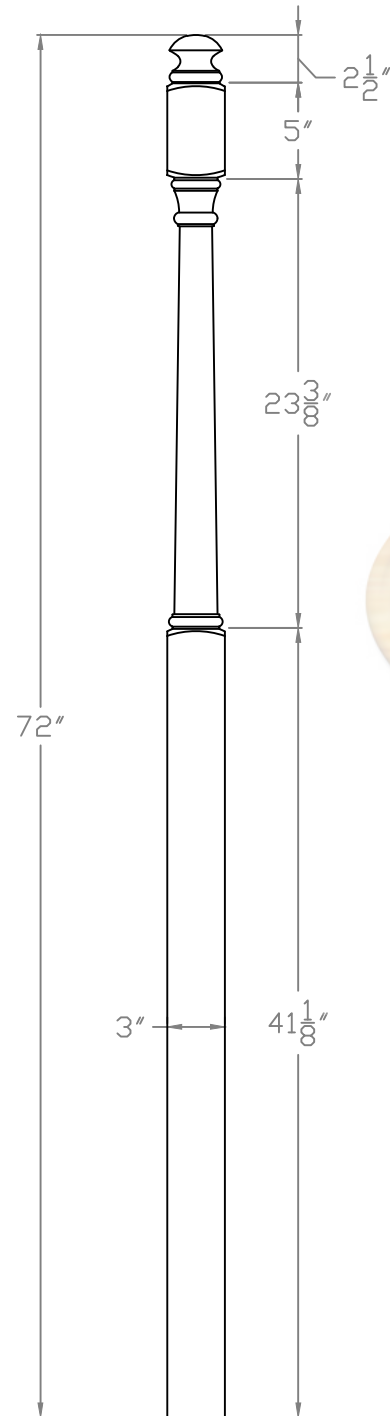

Baird Bros.  
 Colonial Standard Series  
 Post To Post Intermediate  
 2-Winder Landing Newel

FINE HARDWOODS  
*Traditional Craftsmanship. Timeless Style.*

**Baird Brothers Fine Hardwoods**

Baird Brothers Sawmill Inc. [www.BairdBrothers.com](http://www.BairdBrothers.com)

7060 Crory Rd. Canfield, OH 44406

(330) 533-3122 (800) 732-1697

DATE: 11-14-13	DRAWN BY: AMB	SHEET: 1 of 1
SCALE: 1:10	REV	REV DATE:
DRAWING #: BB-4055	THIS DRAWING IS PROPERTY OF BAIRD BROTHERS SAWMILL INC.	