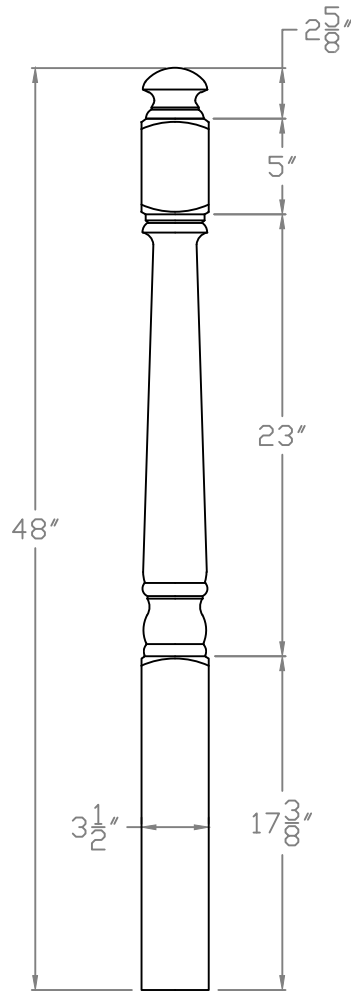

Baird Bros.
 Colonial Heavy Series
 Post To Post Utility Newel

FINE HARDWOODS
Traditional Craftsmanship. Timeless Style.

		Baird Brothers Fine Hardwoods Baird Brothers Sawmill Inc. www.BairdBrothers.com 7060 Croy Rd. Canfield, OH 44406 (330) 533-3122 (800) 732-1697	
		DATE: 11-14-13	DRAWN BY: AMB
SCALE: 1:10	REV	REV DATE:	REV BY:
DRAWING #: BB-4180	THIS DRAWING IS PROPERTY OF BAIRD BROTHERS SAWMILL INC.		