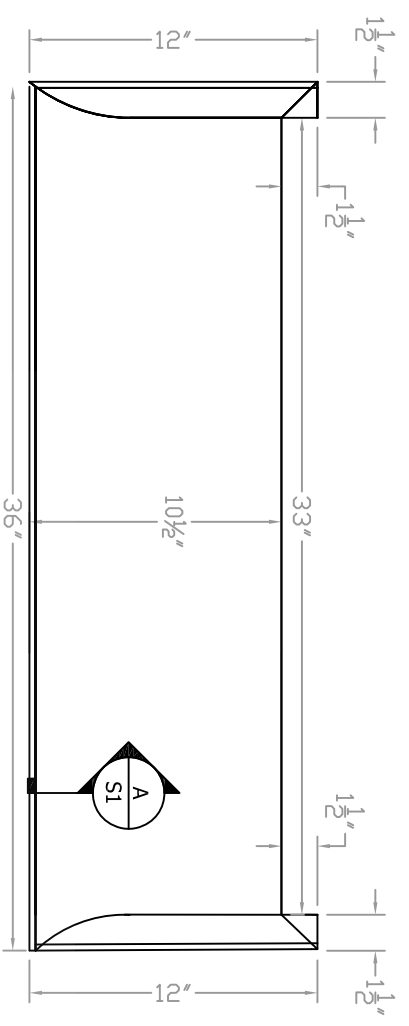

DRAWING # B1036LH

THIS DRAWING IS PROPERTY OF
BAIRD BROTHERS SAWMILL INC.

ISO VIEW
N.T.S.

A

BULLNOSE DETAIL

Scale: 1:1

Baird Brothers Fine Hardwoods
 Baird Brothers Sawmill Inc. www.BairdBrothers.com
 7060 Croy Rd. Canfield, OH 44406
 (330) 533-3122 (800) 732-1697

DATE:	9/11/19	DRAWN BY:	JEC	SHEET:	1 of 1
SCALE:	1:8	REV		REV BY:	
DRAWING #:	B1036RH	REV DATE:			

THIS DRAWING IS PROPERTY OF
BAIRD BROTHERS SAWMILL INC.

A

BULLNOSE DETAIL

Scale: 1:1

Baird Brothers Fine Hardwoods
 Baird Brothers Sawmill Inc. www.BairdBrothers.com
 7060 Croy Rd. Canfield, OH 44406
 (330) 533-3122 (800) 732-1697

DATE: 9/11/19	DRAWN BY: JEC	SHEET: 1 of 1
SCALE: 1:8	REV	REV BY:
	REV DATE:	

DRAWING # B1036DMR THIS DRAWING IS PROPERTY OF BAIRD BROTHERS SAWMILL INC.