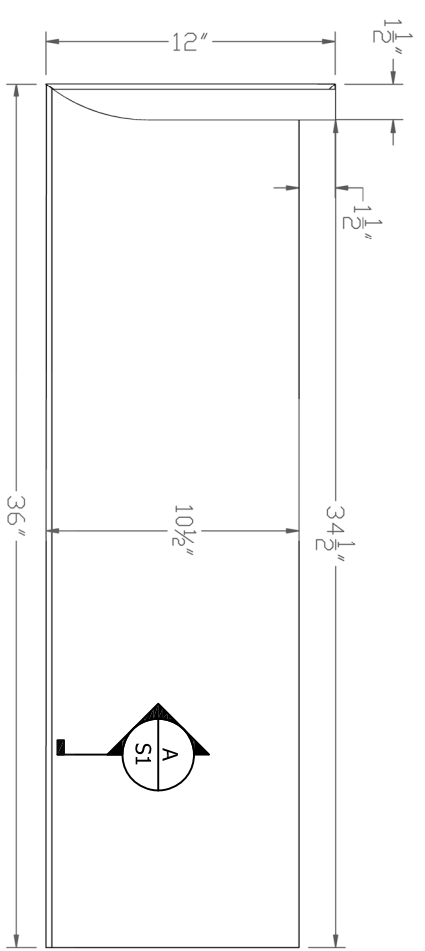

ISO VIEW
N.T.S.

A

BULLNOSE DETAIL

Scale: 1:1

Baird Brothers Fine Hardwoods
 Baird Brothers Sawmill Inc. www.BairdBrothers.com
 7060 Croy Rd. Canfield, OH 44406
 (330) 533-3122 (800) 732-1697

DATE: 9/11/19	DRAWN BY: JEC	SHEET: 1 of 1
SCALE: 1:8	REV	REV BY:
DRAWING # B1036		
THIS DRAWING IS PROPERTY OF BAIRD BROTHERS SAWMILL INC.		

A

BULLNOSE DETAIL

Scale: 1:1

ISO VIEW
N.T.S.

Baird Brothers Fine Hardwoods
Baird Brothers Sawmill Inc. www.BairdBrothers.com
7060 Croy Rd. Canfield, OH 44406
(330) 533-3122 (800) 732-1697

DATE: 9/11/19	DRAWN BY: JEC	SHEET: 1 of 1
SCALE: 1:8	REV	REV BY:
	REV DATE:	

DRAWING # B1036LH

THIS DRAWING IS PROPERTY OF
BAIRD BROTHERS SAWMILL INC.

ISO VIEW
N.T.S.

A

BULLNOSE DETAIL

Scale: 1:1

Baird Brothers Fine Hardwoods
 Baird Brothers Sawmill Inc. www.BairdBrothers.com
 7060 Croy Rd. Canfield, OH 44406
 (330) 533-3122 (800) 732-1697

DATE:	9/11/19	DRAWN BY:	JEC	SHEET:	1 of 1
SCALE:	1:8	REV		REV BY:	
DRAWING #:	B1036RH	REV DATE:			

THIS DRAWING IS PROPERTY OF
BAIRD BROTHERS SAWMILL INC.

A

BULLNOSE DETAIL

Scale: 1:1

Baird Brothers Fine Hardwoods
 Baird Brothers Sawmill Inc. www.BairdBrothers.com
 7060 Croy Rd. Canfield, OH 44406
 (330) 533-3122 (800) 732-1697