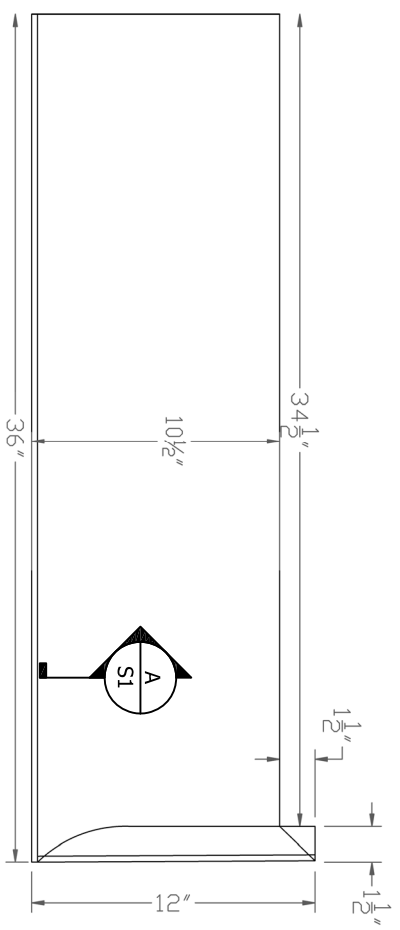

A

BULLNOSE DETAIL

Scale: 1:1

ISO VIEW
N.T.S.

Baird Brothers Fine Hardwoods
Baird Brothers Sawmill Inc. www.BairdBrothers.com
7060 Croy Rd. Canfield, OH 44406
(330) 533-3122 (800) 732-1697

DATE: 9/11/19	DRAWN BY: JEC	SHEET: 1 of 1
SCALE: 1:8	REV	REV BY:
	REV DATE:	

DRAWING # B1036LH

THIS DRAWING IS PROPERTY OF
BAIRD BROTHERS SAWMILL INC.

ISO VIEW
N.T.S.

A

BULLNOSE DETAIL

Scale: 1:1

Baird Brothers Fine Hardwoods
 Baird Brothers Sawmill Inc. www.BairdBrothers.com
 7060 Croy Rd. Canfield, OH 44406
 (330) 533-3122 (800) 732-1697