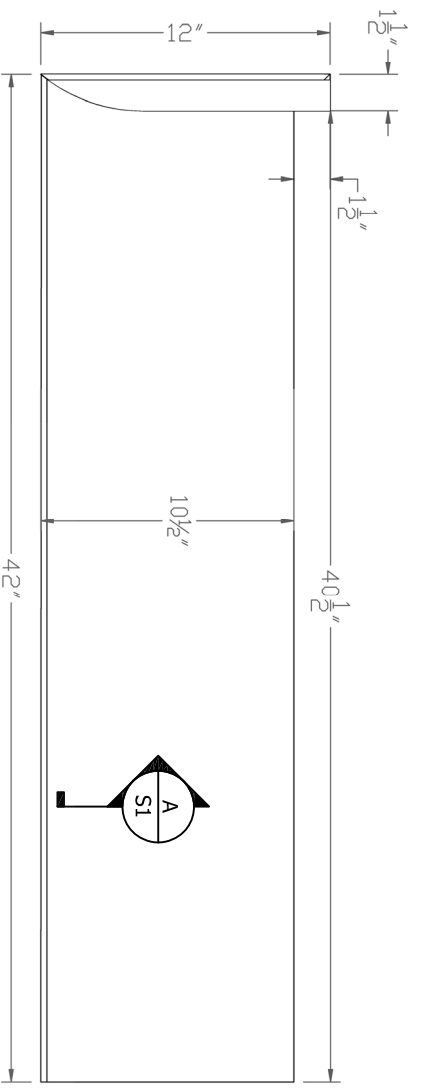

ISO VIEW
N.T.S.

A

BULLNOSE DETAIL

Scale: 1:1

Baird Brothers Fine Hardwoods
 Baird Brothers Sawmill Inc. www.BairdBrothers.com
 7060 Croy Rd. Canfield, OH 44406
 (330) 533-3122 (800) 732-1697

DATE:	9/11/19	DRAWN BY:	JEC	SHEET:	1 of 1
SCALE:	1:8	REV		REV BY:	
DRAWING #:		B1042			
THIS DRAWING IS PROPERTY OF BAIRD BROTHERS SAWMILL INC.					

A

BULLNOSE DETAIL

Scale: 1:1

ISO VIEW
N.T.S.

Baird Brothers Fine Hardwoods
Baird Brothers Sawmill Inc. www.BairdBrothers.com
7060 Croy Rd. Canfield, OH 44406
(330) 533-3122 (800) 732-1697

DATE:	9/11/19	DRAWN BY:	JEC	SHEET:	1 of 1
SCALE:	1:8	REV		REV BY:	
		REV DATE:			

DRAWING # B1042LH

THIS DRAWING IS PROPERTY OF
BAIRD BROTHERS SAWMILL INC.

A

BULLNOSE DETAIL

Scale: 1:1

ISO VIEW
N.T.S.

Baird Brothers Fine Hardwoods
Baird Brothers Sawmill Inc. www.BairdBrothers.com
7060 Croy Rd. Canfield, OH 44406
(330) 533-3122 (800) 732-1697