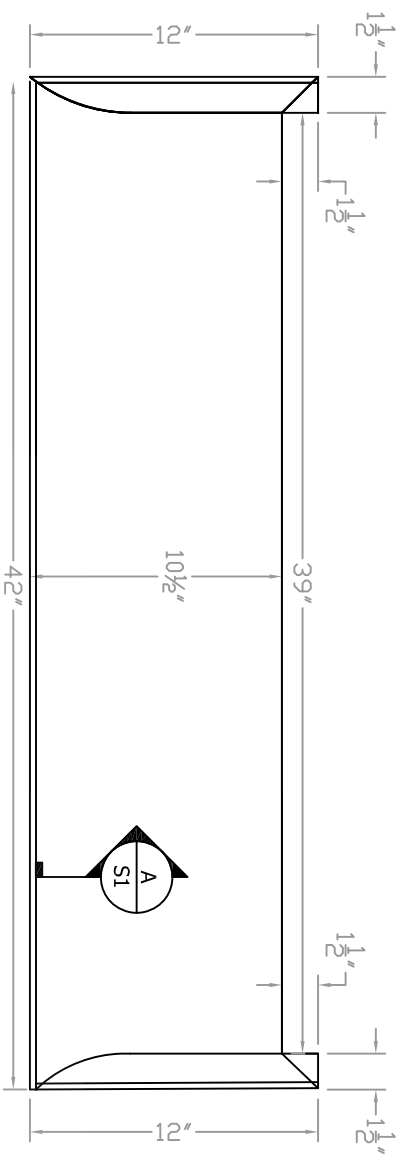

A

BULLNOSE DETAIL

Scale: 1:1

ISO VIEW
N.T.S.

Baird Brothers Fine Hardwoods
Baird Brothers Sawmill Inc. www.BairdBrothers.com
7060 Croy Rd. Canfield, OH 44406
(330) 533-3122 (800) 732-1697

DATE:	9/11/19	DRAWN BY:	JEC	SHEET:	1 of 1
SCALE:	1:8	REV		REV BY:	
		REV DATE:			

DRAWING # B1042LH

THIS DRAWING IS PROPERTY OF
BAIRD BROTHERS SAWMILL INC.

A

BULLNOSE DETAIL

Scale: 1:1

ISO VIEW
N.T.S.

Baird Brothers Fine Hardwoods
Baird Brothers Sawmill Inc. www.BairdBrothers.com
7060 Croy Rd. Canfield, OH 44406
(330) 533-3122 (800) 732-1697

DATE: 9/11/19 DRAWN BY: JEC SHEET: 1 OF 1

SCALE: 1:8 REV: REV DATE: REV BY:

DRAWING #: B1042RH

THIS DRAWING IS PROPERTY OF
BAIRD BROTHERS SAWMILL INC.

Baird Brothers Fine Hardwoods
Baird Brothers Sawmill Inc. www.BairdBrothers.com
7060 Croy Rd. Canfield, OH 44406
(330) 533-3122 (800) 732-1697

DATE: 9/11/19	DRAWN BY: JEC	SHEET: 1 OF 1
SCALE: 1:8	REV	REV BY:
	REV DATE:	

DRAWING # B1042DMR

THIS DRAWING IS PROPERTY OF
BAIRD BROTHERS SAWMILL INC.