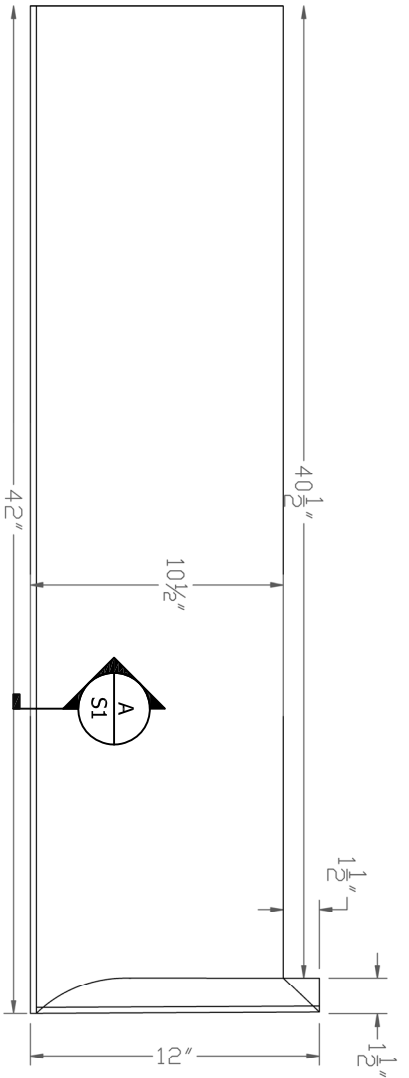

ISO VIEW
N.T.S.

A

BULLNOSE DETAIL

Scale: 1:1

Baird Brothers Fine Hardwoods
 Baird Brothers Sawmill Inc. www.BairdBrothers.com
 7060 Croy Rd. Canfield, OH 44406
 (330) 533-3122 (800) 732-1697

DATE:	9/11/19	DRAWN BY:	JEC	SHEET:	1 of 1
SCALE:	1:8	REV		REV BY:	
DRAWING #:		B1042			
THIS DRAWING IS PROPERTY OF BAIRD BROTHERS SAWMILL INC.					

A

BULLNOSE DETAIL

Scale: 1:1

ISO VIEW
N.T.S.

Baird Brothers Fine Hardwoods
Baird Brothers Sawmill Inc. www.BairdBrothers.com
7060 Croy Rd. Canfield, OH 44406
(330) 533-3122 (800) 732-1697

DATE:	9/11/19	DRAWN BY:	JEC	SHEET:	1 of 1
SCALE:	1:8	REV		REV BY:	
		REV DATE:			

DRAWING # B1042LH

THIS DRAWING IS PROPERTY OF
BAIRD BROTHERS SAWMILL INC.

A

BULLNOSE DETAIL

Scale: 1:1

ISO VIEW
N.T.S.

Baird Brothers Fine Hardwoods
Baird Brothers Sawmill Inc. www.BairdBrothers.com
7060 Croy Rd. Canfield, OH 44406
(330) 533-3122 (800) 732-1697