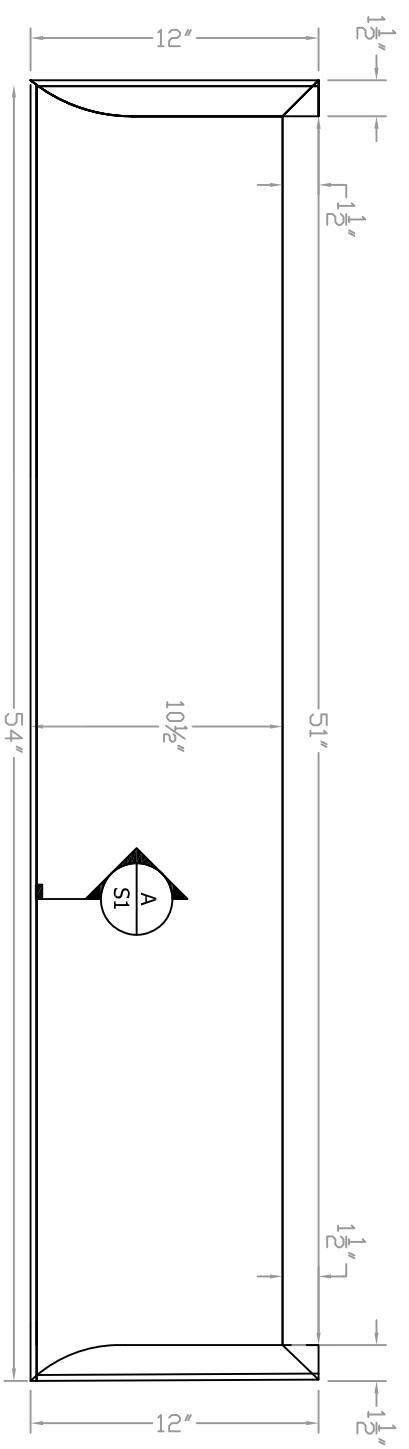

A

BULLNOSE DETAIL

Scale: 1:1

ISO VIEW
N.T.S.

Baird Brothers Fine Hardwoods
 Baird Brothers Sawmill Inc. www.BairdBrothers.com
 7060 Croy Rd. Canfield, OH 44406
 (330) 533-3122 (800) 732-1697

DATE: 9/11/19	DRAWN BY: JEC	SHEET: 1 of 1
SCALE: 1:8	REV	REV BY:
DRAWING #: B1054	REV DATE:	REV BY:

DATE: 9/11/19	DRAWN BY: JEC	SHEET: 1 of 1
SCALE: 1:8	REV	REV BY:
DRAWING #: B1054LH	REV DATE:	REV BY:

THIS DRAWING IS PROPERTY OF
BAIRD BROTHERS SAWMILL INC.

A

BULLNOSE DETAIL

Scale: 1:1

ISO VIEW
N.T.S.

Baird Brothers Fine Hardwoods
Baird Brothers Sawmill Inc. www.BairdBrothers.com
7060 Croy Rd. Canfield, OH 44406
(330) 533-3122 (800) 732-1697

DATE: 9/11/19	DRAWN BY: JEC	SHEET: 1 of 1
SCALE: 1:8	REV	REV BY:
	REV DATE:	

DRAWING #: B1054RH

THIS DRAWING IS PROPERTY OF
BAIRD BROTHERS SAWMILL INC.

A

BULLNOSE DETAIL

Scale: 1:1

ISO VIEW
N.T.S.

Baird Brothers Fine Hardwoods
 Baird Brothers Sawmill Inc. www.BairdBrothers.com
 7060 Croy Rd. Canfield, OH 44406
 (330) 533-3122 (800) 732-1697

DATE: 9/11/19	DRAWN BY: JEC	SHEET: 1 of 1
SCALE: 1:8	REV	REV DATE
	REV	REV BY

DRAWING # B1054DMR THIS DRAWING IS PROPERTY OF BAIRD BROTHERS SAWMILL INC.