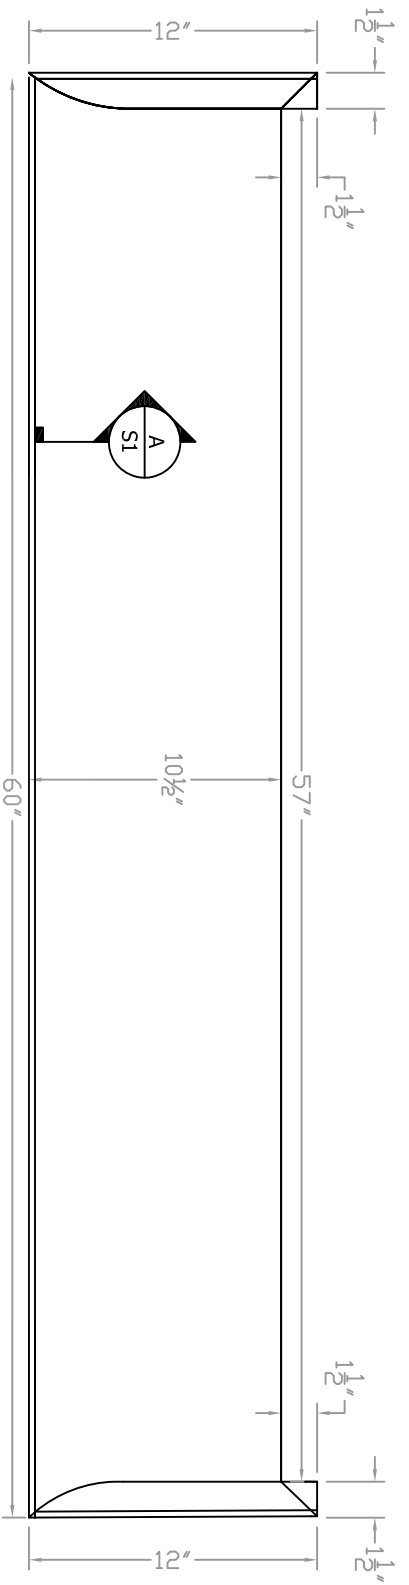

A

BULLNOSE DETAIL

Scale: 1:1

BAIRD BROTHERS
FINE HARDWARES

Baird Brothers Fine Hardwoods
Baird Brothers Sawmill Inc. www.BairdBrothers.com
7060 Croy Rd. Canfield, OH 44406
(330) 533-3122 (800) 732-1697

DATE: 9/11/19	DRAWN BY: JEC	SHEET: 1 of 1
SCALE: 1:8	REV	REV BY:
DRAWING #: B1060	REV DATE:	REV BY:

THIS DRAWING IS PROPERTY OF
BAIRD BROTHERS SAWMILL INC.

Baird Bros.
B1060LH

A

BULLNOSE DETAIL

Scale: 1:1

ISO VIEW
N.T.S.

Baird Brothers Fine Hardwoods
Baird Brothers Sawmill Inc. www.BairdBrothers.com
7060 Croy Rd. Canfield, OH 44406
(330) 533-3122 (800) 732-1697

DATE: 9/11/19 DRAWN BY: JEC SHEET: 1 OF 1

SCALE: 1:8 REV REV DATE: REV BY:

DRAWING #: B1060LH THIS DRAWING IS PROPERTY OF BAIRD BROTHERS SAWMILL INC.

A

BULLNOSE DETAIL

Scale: 1:1

ISO VIEW
N.T.S.

Baird Brothers Fine Hardwoods
Baird Brothers Sawmill Inc. www.BairdBrothers.com
7060 Croy Rd. Canfield, OH 44406
(330) 533-3122 (800) 732-1697

DATE: 9/11/19 DRAWN BY: JEC SHEET: 1 of 1

SCALE: 1:8 REV: REV DATE: REV BY:

DRAWING #: B1060RH

THIS DRAWING IS PROPERTY OF
BAIRD BROTHERS SAWMILL INC.

A

BULLNOSE DETAIL

Scale: 1:1

ISO VIEW
N.T.S.