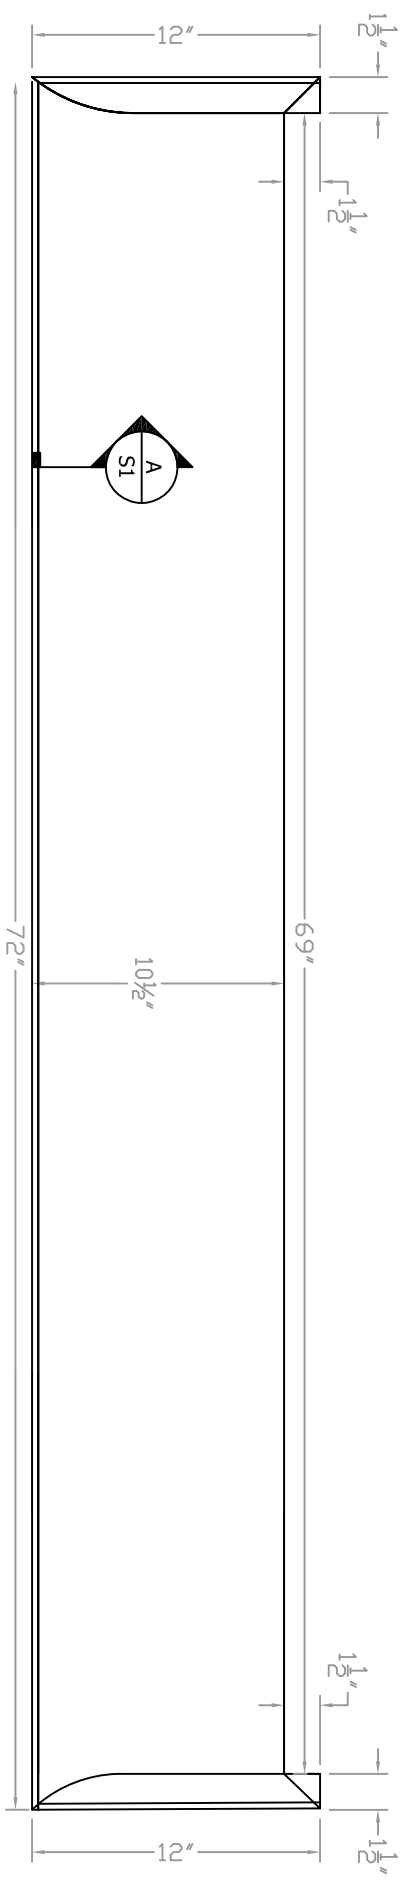

ISO VIEW
N.T.S.