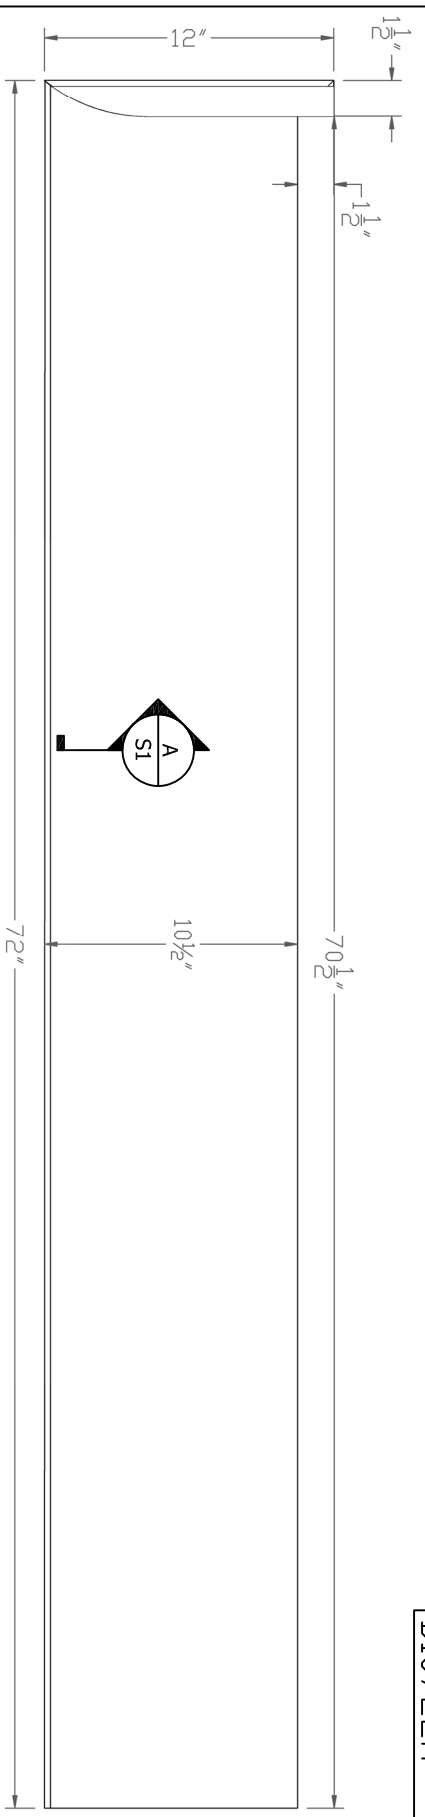

A

**BULLNOSE DETAIL**

Scale: 1:1

ISO VIEW  
N.T.S.

**Baird Brothers Fine Hardwoods**  
Baird Brothers Sawmill Inc. www.BairdBrothers.com  
7060 Croy Rd. Canfield, OH 44406  
(330) 533-3122 (800) 732-1697

DATE:	9/11/19	DRAWN BY:	JEC	SHEET:	1 of 1
SCALE:	1:8	REV		REV BY:	
DRAWING #:	B1072	REV DATE:			

THIS DRAWING IS PROPERTY OF  
BAIRD BROTHERS SAWMILL INC.

Baird Bros.  
B1072LH

**A** BULLNOSE DETAIL  
Scale: 1:1

ISO VIEW  
N.T.S.

**BAIRD BROTHERS**  
FINE HARDWARE  
Baird Brothers Sawmill Inc. www.BairdBrothers.com  
7060 Croy Rd. Canfield, OH 44406  
(330) 533-3122 (800) 732-1697

DATE: 9/11/19	DRAWN BY: JEC	SHEET: 1 OF 1
SCALE: 1:8	REV	REV BY:
DRAWING #: B1072LH	REV DATE:	REV BY:

THIS DRAWING IS PROPERTY OF  
BAIRD BROTHERS SAWMILL INC.

A

BULLNOSE DETAIL

Scale: 1:1

ISO VIEW  
N.T.S.