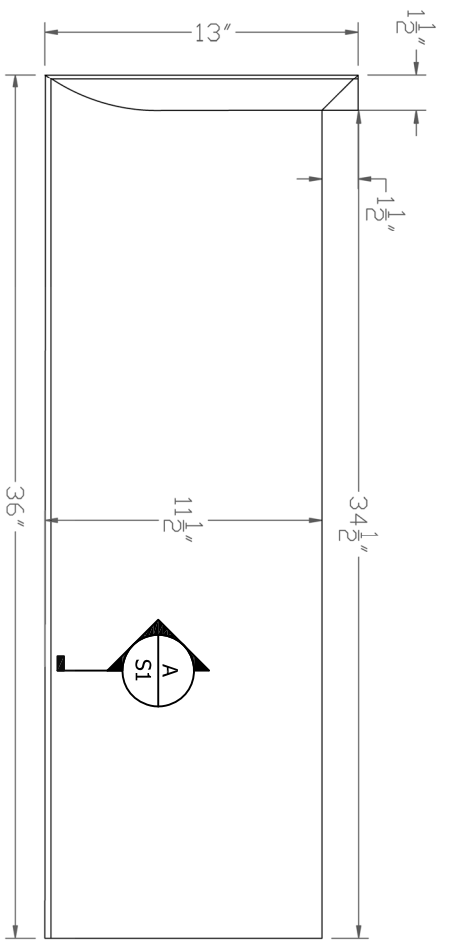

A

BULLNOSE DETAIL

Scale: 1:1

Baird Brothers Fine Hardwoods
Baird Brothers Sawmill Inc. www.BairdBrothers.com
7060 Croy Rd. Canfield, OH 44406
(330) 533-3122 (800) 732-1697

DATE: 9/11/19 DRAWN BY: JEC SHEET: 1 OF 1

SCALE: 1:8 REV: REV DATE: REV BY:

DRAWING #: B1136 THIS DRAWING IS PROPERTY OF BAIRD BROTHERS SAWMILL INC.

A

BULLNOSE DETAIL

Scale: 1:1

ISO VIEW
N.T.S.

Baird Brothers Fine Hardwoods
Baird Brothers Sawmill Inc. www.BairdBrothers.com
7060 Croy Rd. Canfield, OH 44406
(330) 533-3122 (800) 732-1697