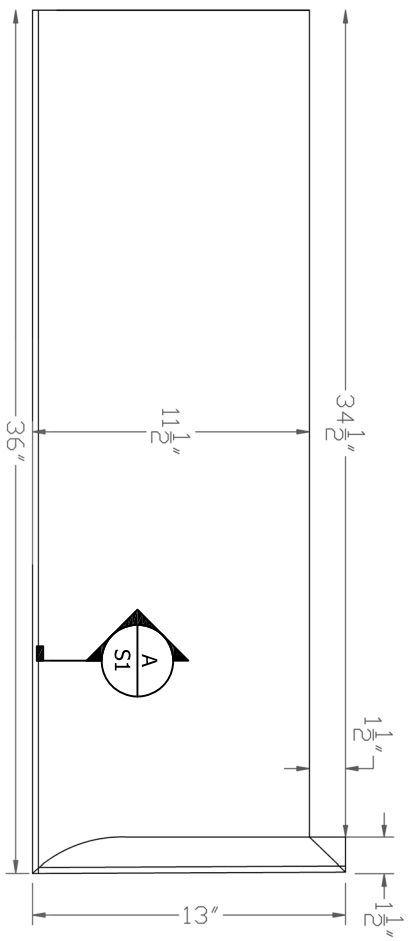

SCALE: 1:8 REV: REV DATE: REV BY:

DRAWING #: B1136 THIS DRAWING IS PROPERTY OF BAIRD BROTHERS SAWMILL INC.

A

BULLNOSE DETAIL

Scale: 1:1

ISO VIEW
N.T.S.

Baird Brothers Fine Hardwoods
Baird Brothers Sawmill Inc. www.BairdBrothers.com
7060 Croy Rd. Canfield, OH 44406
(330) 533-3122 (800) 732-1697

| | | |
|---------------|---------------|---------------|
| DATE: 9/11/19 | DRAWN BY: JEC | SHEET: 1 of 1 |
| SCALE: 1:8 | REV | REV BY: |
| | REV DATE: | |

DRAWING #: B1136LH

THIS DRAWING IS PROPERTY OF
BAIRD BROTHERS SAWMILL INC.