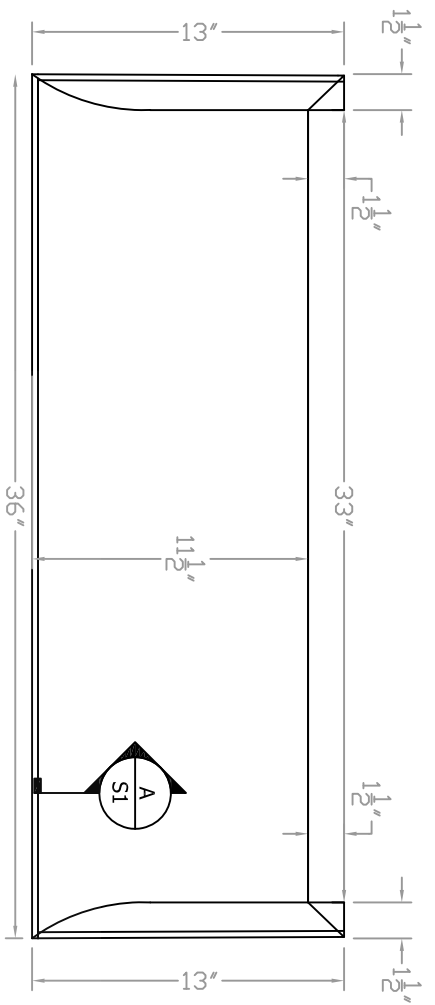

Baird Brothers Fine Hardwoods Baird Brothers Sawmill Inc. www.BairdBrothers.com 7060 Croy Rd. Canfield, OH 44406 (330) 533-3122 (800) 732-1697	
DATE: 9/11/19	DRAWN BY: JEC	SHEET: 1	OF 1
SCALE: 1:8	REV	REV DATE:	REV BY:
DRAWING #: B1136DMR		THIS DRAWING IS PROPERTY OF BAIRD BROTHERS SAWMILL INC.