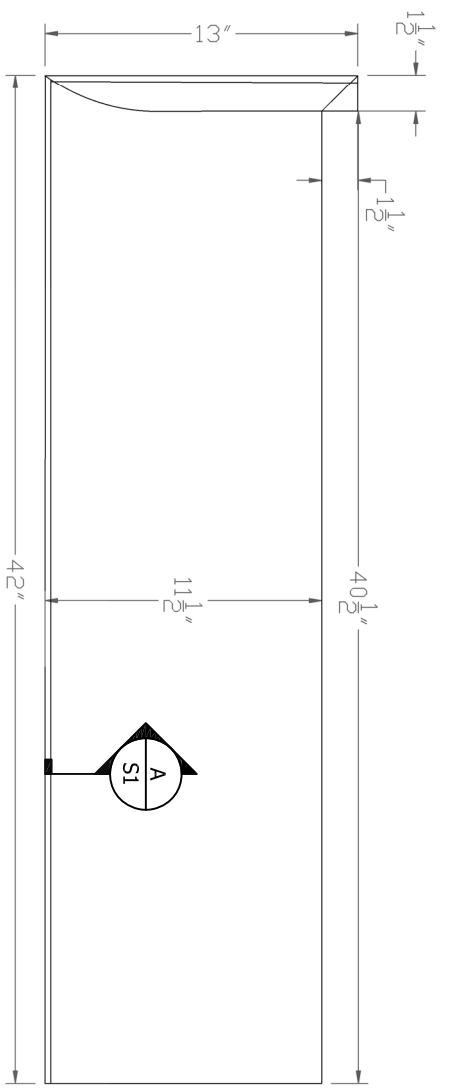

A

BULLNOSE DETAIL

Scale: 1:1

ISO VIEW
N.T.S.

Baird Brothers Fine Hardwoods
Baird Brothers Sawmill Inc. www.BairdBrothers.com
7060 Croy Rd. Canfield, OH 44406
(330) 533-3122 (800) 732-1697

DATE: 9/11/19 DRAWN BY: JEC SHEET: 1 of 1

SCALE: 1:8 REV REV DATE: REV BY:

DRAWING # B1142

THIS DRAWING IS PROPERTY OF
BAIRD BROTHERS SAWMILL INC.

A

BULLNOSE DETAIL

Scale: 1:1

BAIRD BROTHERS
FINE HARDWARES

Baird Brothers Fine Hardwoods
Baird Brothers Sawmill Inc. www.BairdBrothers.com
7060 Croy Rd. Canfield, OH 44406
(330) 533-3122 (800) 732-1697

DATE: 9/11/19	DRAWN BY: JEC	SHEET: 1 of 1
SCALE: 1:8	REV	REV BY:
	REV DATE:	

DRAWING # B1142LH

THIS DRAWING IS PROPERTY OF
BAIRD BROTHERS SAWMILL INC.

A

BULLNOSE DETAIL

Scale: 1:1

ISO VIEW
N.T.S.

Baird Brothers Fine Hardwoods
 Baird Brothers Sawmill Inc. www.BairdBrothers.com
 7060 Croy Rd. Canfield, OH 44406
 (330) 533-3122 (800) 732-1697

DATE: 9/11/19	DRAWN BY: JEC	SHEET: 1 of 1
SCALE: 1:8	REV	REV BY:

DRAWING # B1142RH
 THIS DRAWING IS PROPERTY OF
 BAIRD BROTHERS SAWMILL INC.

A

BULLNOSE DETAIL

Scale: 1:1

ISO VIEW
N.T.S.

Baird Brothers Fine Hardwoods
Baird Brothers Sawmill Inc. www.BairdBrothers.com
7060 Croy Rd. Canfield, OH 44406
(330) 533-3122 (800) 732-1697