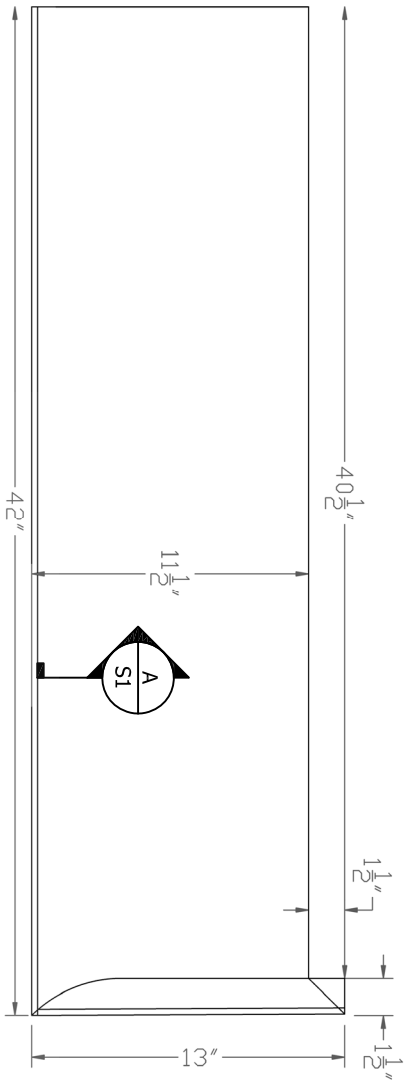

SCALE: 1:8 REV REV DATE: REV BY:

DRAWING # B1142

THIS DRAWING IS PROPERTY OF
BAIRD BROTHERS SAWMILL INC.

A

BULLNOSE DETAIL

Scale: 1:1

BAIRD BROTHERS
FINE HARDWARES

Baird Brothers Fine Hardwoods
Baird Brothers Sawmill Inc. www.BairdBrothers.com
7060 Croy Rd. Canfield, OH 44406
(330) 533-3122 (800) 732-1697

DATE: 9/11/19	DRAWN BY: JEC	SHEET: 1 of 1
SCALE: 1:8	REV	REV BY:
	REV DATE:	

DRAWING # B1142LH

THIS DRAWING IS PROPERTY OF
BAIRD BROTHERS SAWMILL INC.

A

BULLNOSE DETAIL

Scale: 1:1

ISO VIEW
N.T.S.

Baird Brothers Fine Hardwoods
 Baird Brothers Sawmill Inc. www.BairdBrothers.com
 7060 Croy Rd. Canfield, OH 44406
 (330) 533-3122 (800) 732-1697