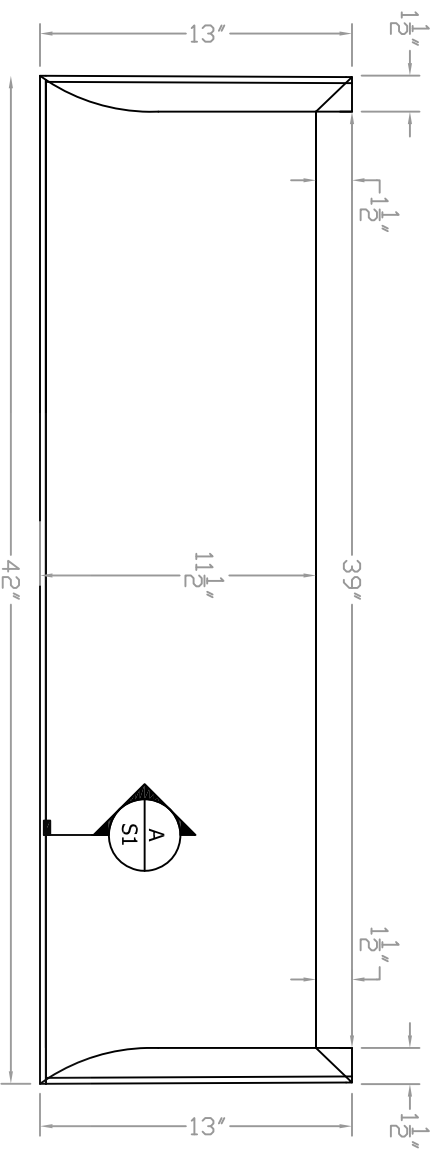

SCALE: 1:8 REV REV DATE: REV BY:

DRAWING # B1142

THIS DRAWING IS PROPERTY OF
BAIRD BROTHERS SAWMILL INC.

A

BULLNOSE DETAIL

Scale: 1:1

BAIRD BROTHERS
FINE HARDWARES

Baird Brothers Fine Hardwoods
Baird Brothers Sawmill Inc. www.BairdBrothers.com
7060 Croy Rd. Canfield, OH 44406
(330) 533-3122 (800) 732-1697

DATE: 9/11/19	DRAWN BY: JEC	SHEET: 1 of 1
SCALE: 1:8	REV	REV BY:
	REV DATE:	

DRAWING # B1142LH

THIS DRAWING IS PROPERTY OF
BAIRD BROTHERS SAWMILL INC.

A

BULLNOSE DETAIL

Scale: 1:1

ISO VIEW
N.T.S.

Baird Brothers Fine Hardwoods
 Baird Brothers Sawmill Inc. www.BairdBrothers.com
 7060 Croy Rd. Canfield, OH 44406
 (330) 533-3122 (800) 732-1697

DATE: 9/11/19	DRAWN BY: JEC	SHEET: 1 of 1
SCALE: 1:8	REV	REV BY:

DRAWING # B1142RH
 THIS DRAWING IS PROPERTY OF
 BAIRD BROTHERS SAWMILL INC.

A

BULLNOSE DETAIL

Scale: 1:1

ISO VIEW
N.T.S.

Baird Brothers Fine Hardwoods
Baird Brothers Sawmill Inc. www.BairdBrothers.com
7060 Croy Rd. Canfield, OH 44406
(330) 533-3122 (800) 732-1697

DATE: 9/11/19	DRAWN BY: JEC	SHEET: 1 of 1
SCALE: 1:8	REV	REV BY:
DRAWING #: B1142DMR	REV DATE:	THIS DRAWING IS PROPERTY OF BAIRD BROTHERS SAWMILL INC.