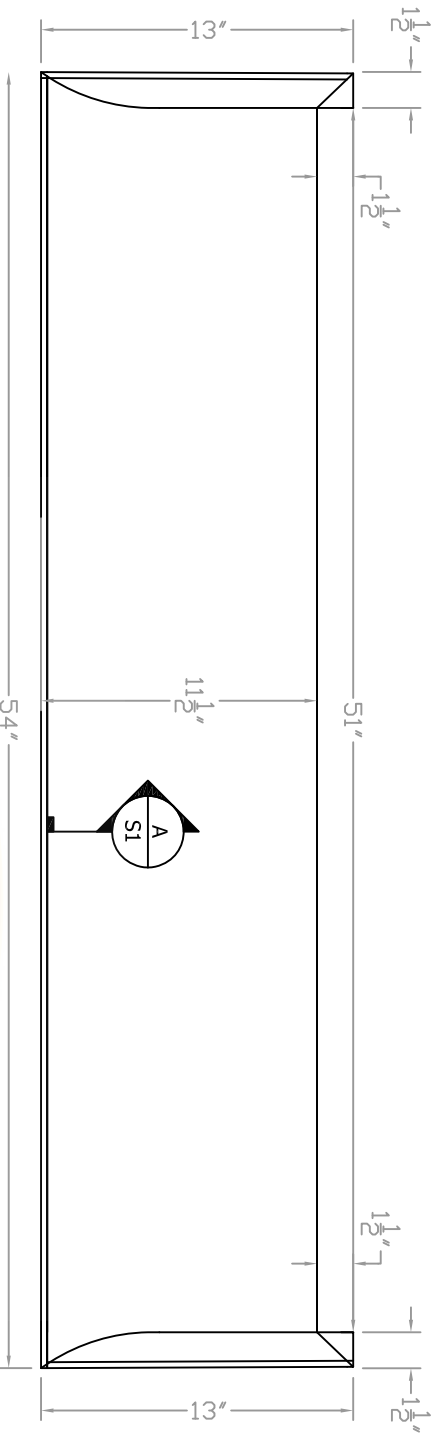

A

BULLNOSE DETAIL

Scale: 1:1

ISO VIEW
N.T.S.

Baird Brothers Fine Hardwoods
Baird Brothers Sawmill Inc. www.BairdBrothers.com
7060 Croy Rd. Canfield, OH 44406
(330) 533-3122 (800) 732-1697

DATE:	9/11/19	DRAWN BY:	JEC	SHEET:	1 of 1
SCALE:	1:8	REV		REV DATE:	
DRAWING #:	B1154	REV		REV BY:	

DATE: 9/11/19	DRAWN BY: JEC	SHEET: 1 OF 1
SCALE: 1:8	REV	REV BY:
	REV DATE:	

DRAWING # B1154LH

THIS DRAWING IS PROPERTY OF
BAIRD BROTHERS SAWMILL INC.

A

BULLNOSE DETAIL

Scale: 1:1

ISO VIEW
N.T.S.

Baird Brothers Fine Hardwoods
Baird Brothers Sawmill Inc. www.BairdBrothers.com
7060 Croy Rd. Canfield, OH 44406
(330) 533-3122 (800) 732-1697

DATE: 9/11/19 DRAWN BY: JEC SHEET: 1 of 1

SCALE: 1:8 REV: REV DATE: REV BY:

DRAWING #: B1154RH

THIS DRAWING IS PROPERTY OF
BAIRD BROTHERS SAWMILL INC.

A

BULLNOSE DETAIL

Scale: 1:1

ISO VIEW
N.T.S.