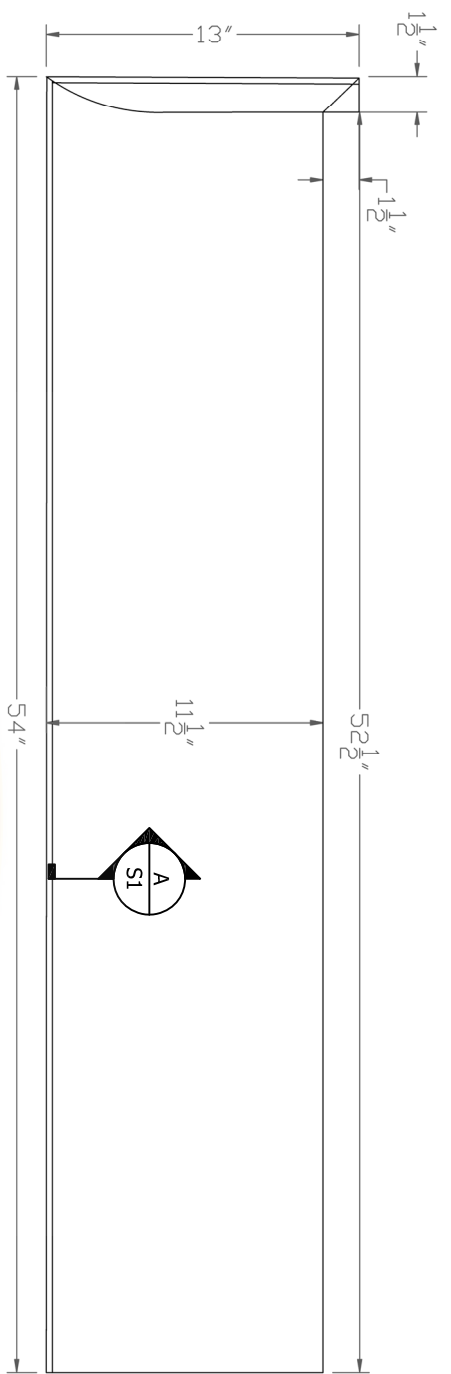

A

BULLNOSE DETAIL

Scale: 1:1

ISO VIEW
N.T.S.

Baird Brothers Fine Hardwoods
Baird Brothers Sawmill Inc. www.BairdBrothers.com
7060 Croy Rd. Canfield, OH 44406
(330) 533-3122 (800) 732-1697

DATE:	9/11/19	DRAWN BY:	JEC	SHEET:	1 of 1
SCALE:	1:8	REV		REV DATE:	
DRAWING #:	B1154	REV		REV BY:	

THIS DRAWING IS PROPERTY OF
BAIRD BROTHERS SAWMILL INC.

A

BULLNOSE DETAIL

Scale: 1:1

ISO VIEW
N.T.S.

Baird Brothers Fine Hardwoods
Baird Brothers Sawmill Inc. www.BairdBrothers.com
7060 Croy Rd. Canfield, OH 44406
(330) 533-3122 (800) 732-1697

DATE: 9/11/19	DRAWN BY: JEC	SHEET: 1 OF 1
SCALE: 1:8	REV	REV BY:
	REV DATE:	

DRAWING # B1154LH

THIS DRAWING IS PROPERTY OF
BAIRD BROTHERS SAWMILL INC.

A

BULLNOSE DETAIL

Scale: 1:1

ISO VIEW
N.T.S.

Baird Brothers Fine Hardwoods
Baird Brothers Sawmill Inc. www.BairdBrothers.com
7060 Croy Rd. Canfield, OH 44406
(330) 533-3122 (800) 732-1697

DATE: 9/11/19 DRAWN BY: JEC SHEET: 1 of 1

SCALE: 1:8 REV: REV DATE: REV BY:

DRAWING #: B1154RH

THIS DRAWING IS PROPERTY OF
BAIRD BROTHERS SAWMILL INC.

A

BULLNOSE DETAIL

Scale: 1:1

ISO VIEW
N.T.S.