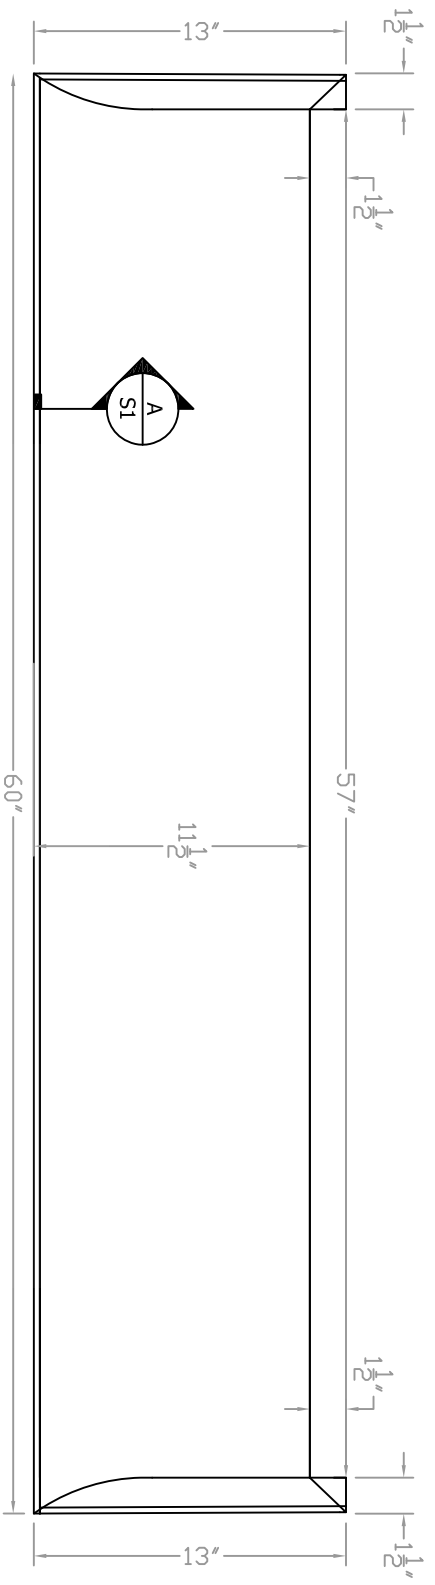

A

BULLNOSE DETAIL

Scale: 1:1

ISO VIEW
N.T.S.

Baird Brothers Fine Hardwoods
Baird Brothers Sawmill Inc. www.BairdBrothers.com
7060 Croy Rd. Canfield, OH 44406
(330) 533-3122 (800) 732-1697

DATE: 9/11/19 DRAWN BY: JEC SHEET: 1 of 1

SCALE: 1:8 REV REV DATE: REV BY:

DRAWING # B1160

THIS DRAWING IS PROPERTY OF
BAIRD BROTHERS SAWMILL INC.

A

BULLNOSE DETAIL

Scale: 1:1

ISO VIEW
N.T.S.

Baird Brothers Fine Hardwoods
Baird Brothers Sawmill Inc. www.BairdBrothers.com
7060 Croy Rd. Canfield, OH 44406
(330) 533-3122 (800) 732-1697

DATE: 9/11/19 DRAWN BY: JEC SHEET: 1 OF 1

SCALE: 1:8 REV DATE: REV BY:

DRAWING #: B1160LH THIS DRAWING IS PROPERTY OF BAIRD BROTHERS SAWMILL INC.

A

BULLNOSE DETAIL

Scale: 1:1

ISO VIEW
N.T.S.

Baird Brothers Fine Hardwoods
Baird Brothers Sawmill Inc. www.BairdBrothers.com
7060 Croy Rd. Canfield, OH 44406
(330) 533-3122 (800) 732-1697

DATE: 9/11/19	DRAWN BY: JEC	SHEET: 1 of 1
SCALE: 1:8	REV	REV BY:
	REV DATE:	

DRAWING # B1160RH

THIS DRAWING IS PROPERTY OF
BAIRD BROTHERS SAWMILL INC.

Baird Bros.
B1160DMR

ISO VIEW
N.T.S.

A

BULLNOSE DETAIL

Scale: 1:1