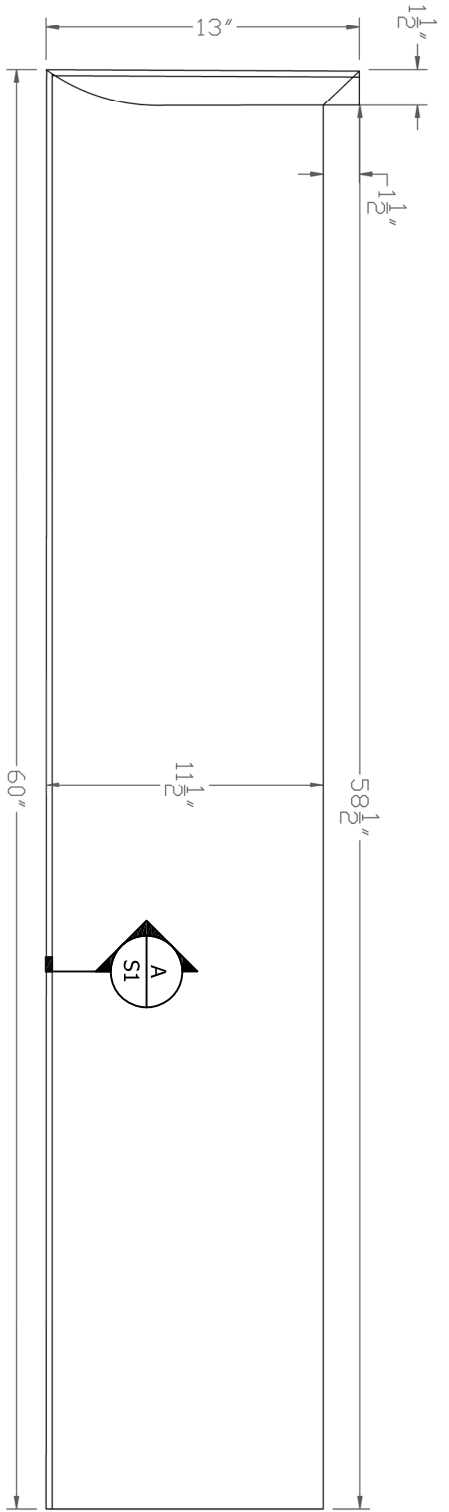

A

BULLNOSE DETAIL

Scale: 1:1

ISO VIEW
N.T.S.

Baird Brothers Fine Hardwoods
Baird Brothers Sawmill Inc. www.BairdBrothers.com
7060 Croy Rd. Canfield, OH 44406
(330) 533-3122 (800) 732-1697

DATE: 9/11/19 DRAWN BY: JEC SHEET: 1 of 1

SCALE: 1:8 REV REV DATE: REV BY:

DRAWING # B1160

THIS DRAWING IS PROPERTY OF
BAIRD BROTHERS SAWMILL INC.

A

BULLNOSE DETAIL

Scale: 1:1

ISO VIEW
N.T.S.

Baird Brothers Fine Hardwoods
Baird Brothers Sawmill Inc. www.BairdBrothers.com
7060 Croy Rd. Canfield, OH 44406
(330) 533-3122 (800) 732-1697

DATE: 9/11/19 DRAWN BY: JEC SHEET: 1 OF 1

SCALE: 1:8 REV DATE: REV BY:

DRAWING #: B1160LH THIS DRAWING IS PROPERTY OF BAIRD BROTHERS SAWMILL INC.

A

BULLNOSE DETAIL

Scale: 1:1

ISO VIEW
N.T.S.

Baird Brothers Fine Hardwoods
Baird Brothers Sawmill Inc. www.BairdBrothers.com
7060 Croy Rd. Canfield, OH 44406
(330) 533-3122 (800) 732-1697

DATE: 9/11/19	DRAWN BY: JEC	SHEET: 1 of 1
SCALE: 1:8	REV	REV BY:
	REV DATE:	

DRAWING # B1160RH

THIS DRAWING IS PROPERTY OF
BAIRD BROTHERS SAWMILL INC.

Baird Bros.
B1160DMR

ISO VIEW
N.T.S.

A

BULLNOSE DETAIL

Scale: 1:1