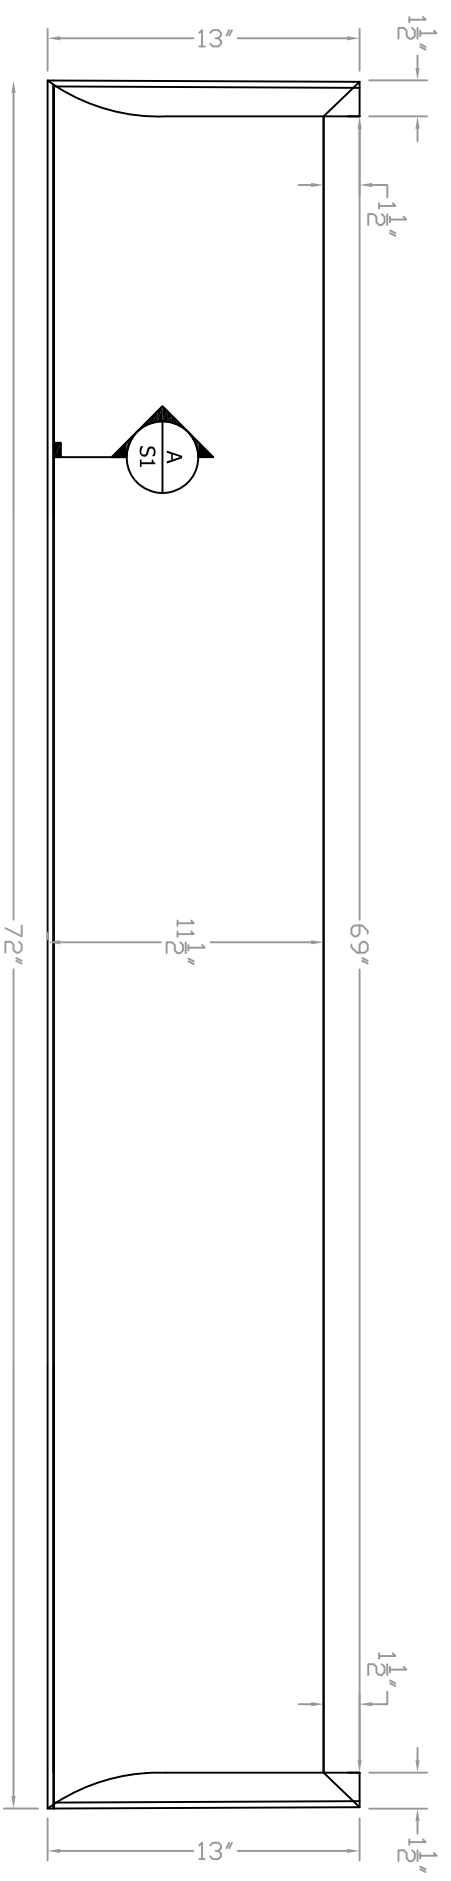

A

BULLNOSE DETAIL

Scale: 1:1

ISO VIEW
N.T.S.

Baird Brothers Fine Hardwoods
 Baird Brothers Sawmill Inc. www.BairdBrothers.com
 7060 Croy Rd. Canfield, OH 44406
 (330) 533-3122 (800) 732-1697

DATE: 9/11/19	DRAWN BY: JEC	SHEET: 1 of 1
SCALE: 1:8	REV	REV BY:
DRAWING #: B1172	REV DATE:	REV BY:

THIS DRAWING IS PROPERTY OF
BAIRD BROTHERS SAWMILL INC.

Baird Bros.
B1172LH

A

BULLNOSE DETAIL

Scale: 1:1

ISO VIEW
N.T.S.

Baird Brothers Fine Hardwoods
Baird Brothers Sawmill Inc. www.BairdBrothers.com
7060 Croy Rd. Canfield, OH 44406
(330) 533-3122 (800) 732-1697

DATE: 9/11/19 DRAWN BY: JEC SHEET: 1 OF 1

SCALE: 1:8 REV DATE: REV BY:

DRAWING # B1172LH

THIS DRAWING IS PROPERTY OF
BAIRD BROTHERS SAWMILL INC.

ISO VIEW
N.T.S.

Baird Brothers Fine Hardwoods
Baird Brothers Sawmill Inc. www.BairdBrothers.com
7060 Croy Rd. Canfield, OH 44406
(330) 533-3122 (800) 732-1697

DATE: 9/11/19	DRAWN BY: JEC	SHEET: 1 of 1
SCALE: 1:8	REV	REV BY:
DRAWING #: B1172RH	REV DATE:	REV BY:

THIS DRAWING IS PROPERTY OF
BAIRD BROTHERS SAWMILL INC.

A

BULLNOSE DETAIL

Scale: 1:1

ISO VIEW
N.T.S.

Baird Brothers Fine Hardwoods
 Baird Brothers Sawmill Inc. www.BairdBrothers.com
 7060 Croy Rd. Canfield, OH 44406
 (330) 533-3122 (800) 732-1697