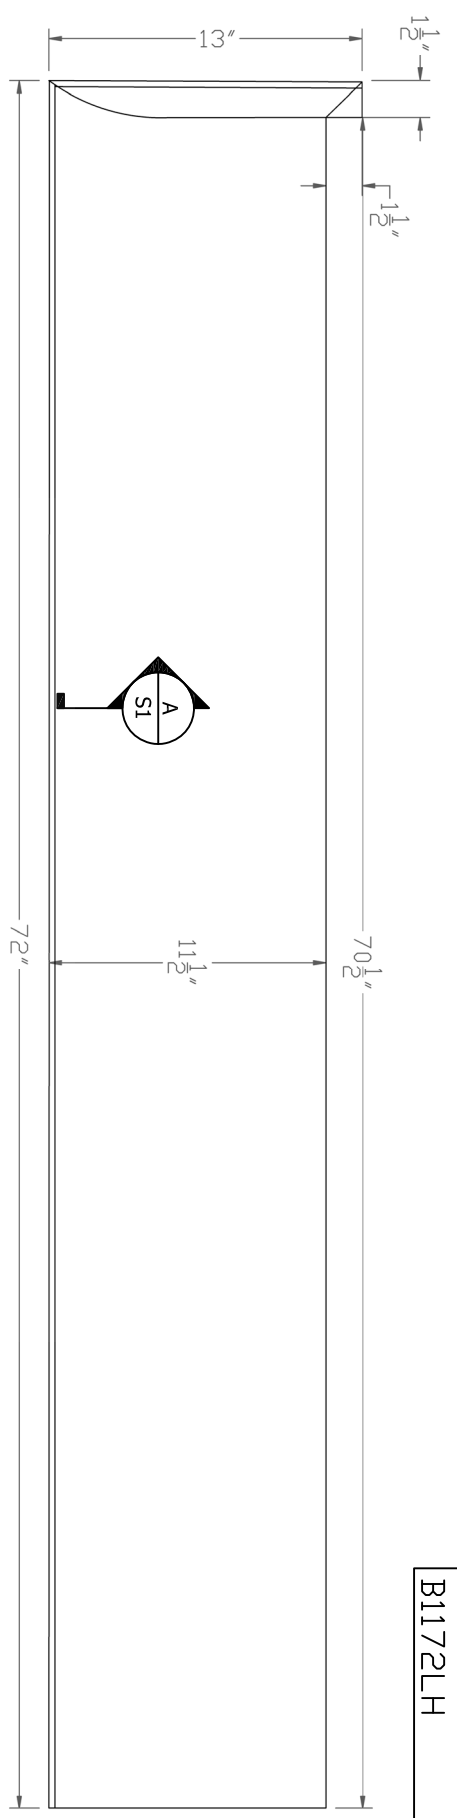

A

BULLNOSE DETAIL

Scale: 1:1

ISO VIEW
N.T.S.

Baird Brothers Fine Hardwoods
 Baird Brothers Sawmill Inc. www.BairdBrothers.com
 7060 Croy Rd. Canfield, OH 44406
 (330) 533-3122 (800) 732-1697

DATE: 9/11/19	DRAWN BY: JEC	SHEET: 1 of 1
SCALE: 1:8	REV	REV BY:
DRAWING #: B1172	REV DATE:	REV BY:

THIS DRAWING IS PROPERTY OF
BAIRD BROTHERS SAWMILL INC.

Baird Bros.
B1172LH

A

BULLNOSE DETAIL

Scale: 1:1

ISO VIEW
N.T.S.

Baird Brothers Fine Hardwoods
Baird Brothers Sawmill Inc. www.BairdBrothers.com
7060 Croy Rd. Canfield, OH 44406
(330) 533-3122 (800) 732-1697

DATE: 9/11/19 DRAWN BY: JEC SHEET: 1 OF 1

SCALE: 1:8 REV DATE: REV BY:

DRAWING # B1172LH

THIS DRAWING IS PROPERTY OF
BAIRD BROTHERS SAWMILL INC.

ISO VIEW
N.T.S.

Baird Brothers Fine Hardwoods
Baird Brothers Sawmill Inc. www.BairdBrothers.com
7060 Croy Rd. Canfield, OH 44406
(330) 533-3122 (800) 732-1697

DATE: 9/11/19	DRAWN BY: JEC	SHEET: 1 of 1
SCALE: 1:8	REV	REV BY:
DRAWING #: B1172RH	REV DATE:	REV BY:

THIS DRAWING IS PROPERTY OF
BAIRD BROTHERS SAWMILL INC.

A

BULLNOSE DETAIL

Scale: 1:1

ISO VIEW
N.T.S.

Baird Brothers Fine Hardwoods
 Baird Brothers Sawmill Inc. www.BairdBrothers.com
 7060 Croy Rd. Canfield, OH 44406
 (330) 533-3122 (800) 732-1697