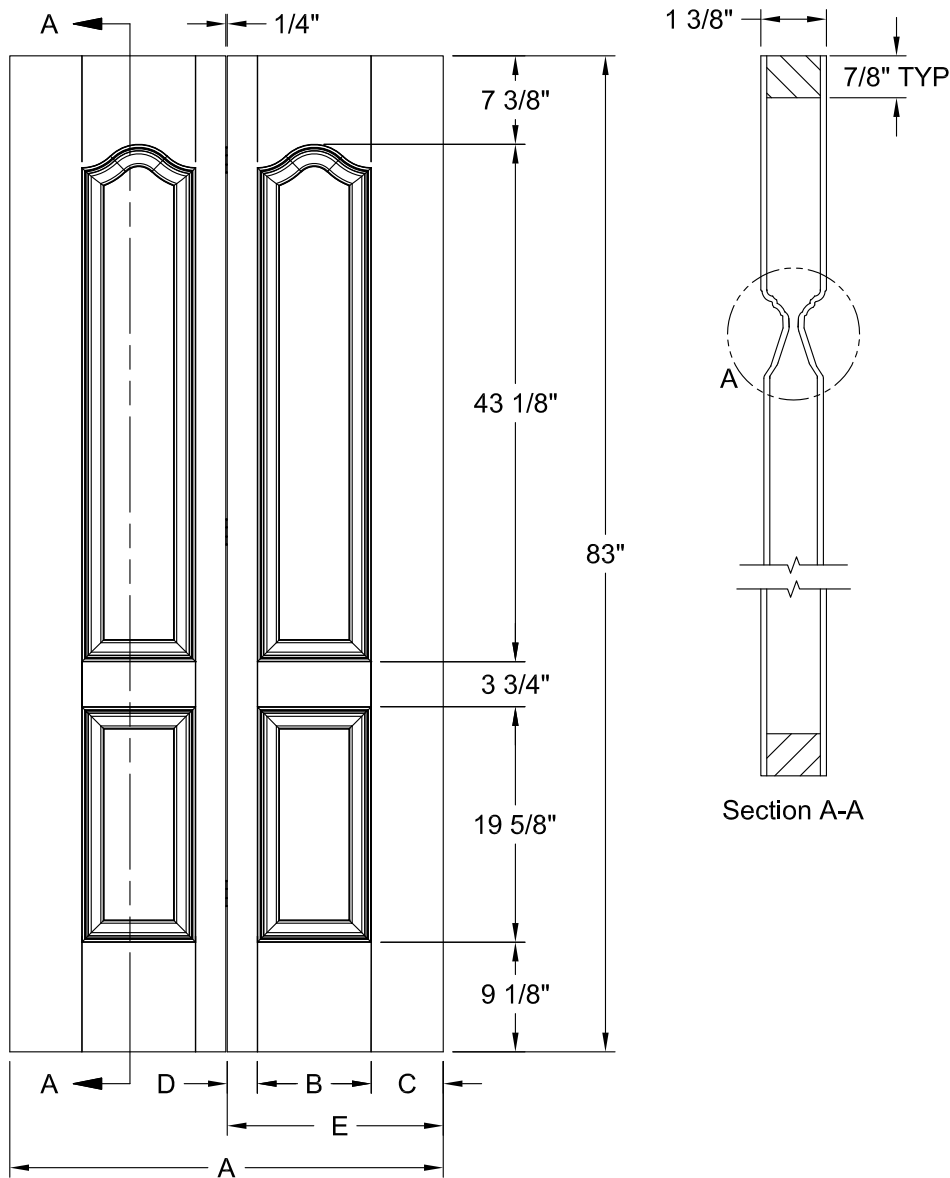

CAMDEN OAK GRAIN 7'-0"

Detail A
Modified Cove &
Bead Sticking

Dimension Table				
Door Size	A	B	C	D
3'-0" x 7'-0"	36"	25"	5 1/2"	3"
2'-10" x 7'-0"	34"	22 13/16"	5 19/32"	3"
2'-8" x 7'-0"	32"	22 13/16"	4 19/32"	3"
2'-6" x 7'-0"	30"	19 11/16"	5 5/32"	3"
2'-4" x 7'-0"	28"	18 1/8"	4 15/16"	3"
2'-2" x 7'-0"	26"	14 15/16"	5 17/32"	3"
2'-0" x 7'-0"	24"	14 15/16"	4 17/32"	3"
1'-10" x 7'-0"	22"	14 15/16"	3 17/32"	2 1/8"
1'-8" x 7'-0"	20"	9 1/2"	5 1/4"	3"
1'-6" x 7'-0"	18"	9 1/2"	4 1/4"	3"
1'-4" x 7'-0"	16"	7 1/2"	4 1/4"	3"
1'-3" x 7'-0"	15"	7 1/2"	3 3/4"	2 11/16"
1'-2" x 7'-0"	14"	7 1/2"	3 1/4"	2 1/8"
1'-0" x 7'-0"	12"	6 11/16"	2 21/32"	1 5/8"

CAMDEN BIFOLD OAK GRAIN 7'-0"

Detail A
Modified Cove &
Bead Sticking

Dimension Table					
Door Size	A	B	C	D	E
3'-0" x 7'-0"	36"	9 1/2"	6"	2 1/4"	17 7/8"
2'-10" x 7'-0"	34"	9 1/2"	5"	2 1/4"	16 7/8"
2'-8" x 7'-0"	32"	9 1/2"	4 9/16"	1 13/16"	15 7/8"
2'-6" x 7'-0"	30"	7 1/2"	5 1/8"	2 1/4"	14 7/8"
2'-4" x 7'-0"	28"	7 1/2"	4 1/8"	2 1/4"	13 7/8"
2'-2" x 7'-0"	26"	7 1/2"	3 1/8"	2 1/4"	12 7/8"
2'-0" x 7'-0"	24"	6 11/16"	3 13/32"	1 29/32"	11 7/8"
1'-10" x 7'-0"	22"	6 11/16"	2 13/32"	1 29/32"	10 7/8"