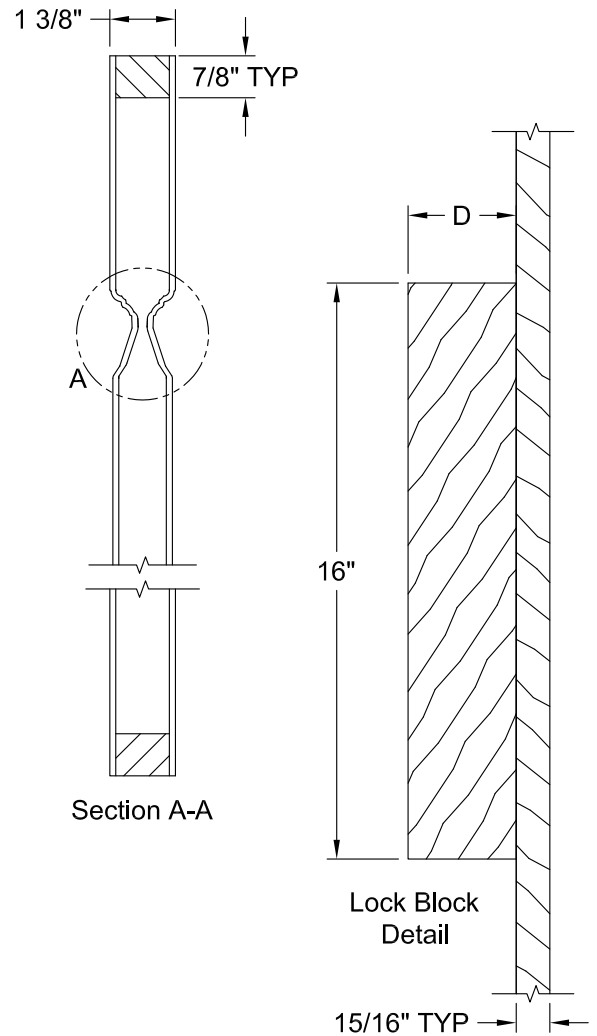

CAMDEN OAK GRAIN 7'-0"

Detail A
Modified Cove &
Bead Sticking

Dimension Table				
Door Size	A	B	C	D
3'-0" x 7'-0"	36"	25"	5 1/2"	3"
2'-10" x 7'-0"	34"	22 13/16"	5 19/32"	3"
2'-8" x 7'-0"	32"	22 13/16"	4 19/32"	3"
2'-6" x 7'-0"	30"	19 11/16"	5 5/32"	3"
2'-4" x 7'-0"	28"	18 1/8"	4 15/16"	3"
2'-2" x 7'-0"	26"	14 15/16"	5 17/32"	3"
2'-0" x 7'-0"	24"	14 15/16"	4 17/32"	3"
1'-10" x 7'-0"	22"	14 15/16"	3 17/32"	2 1/8"
1'-8" x 7'-0"	20"	9 1/2"	5 1/4"	3"
1'-6" x 7'-0"	18"	9 1/2"	4 1/4"	3"
1'-4" x 7'-0"	16"	7 1/2"	4 1/4"	3"
1'-3" x 7'-0"	15"	7 1/2"	3 3/4"	2 11/16"
1'-2" x 7'-0"	14"	7 1/2"	3 1/4"	2 1/8"
1'-0" x 7'-0"	12"	6 11/16"	2 21/32"	1 5/8"

CAMDEN BIFOLD OAK GRAIN 7'-0"

Detail A
Modified Cove &
Bead Sticking

Dimension Table					
Door Size	A	B	C	D	E
3'-0" x 7'-0"	36"	9 1/2"	6"	2 1/4"	17 7/8"
2'-10" x 7'-0"	34"	9 1/2"	5"	2 1/4"	16 7/8"
2'-8" x 7'-0"	32"	9 1/2"	4 9/16"	1 13/16"	15 7/8"
2'-6" x 7'-0"	30"	7 1/2"	5 1/8"	2 1/4"	14 7/8"
2'-4" x 7'-0"	28"	7 1/2"	4 1/8"	2 1/4"	13 7/8"
2'-2" x 7'-0"	26"	7 1/2"	3 1/8"	2 1/4"	12 7/8"
2'-0" x 7'-0"	24"	6 11/16"	3 13/32"	1 29/32"	11 7/8"
1'-10" x 7'-0"	22"	6 11/16"	2 13/32"	1 29/32"	10 7/8"