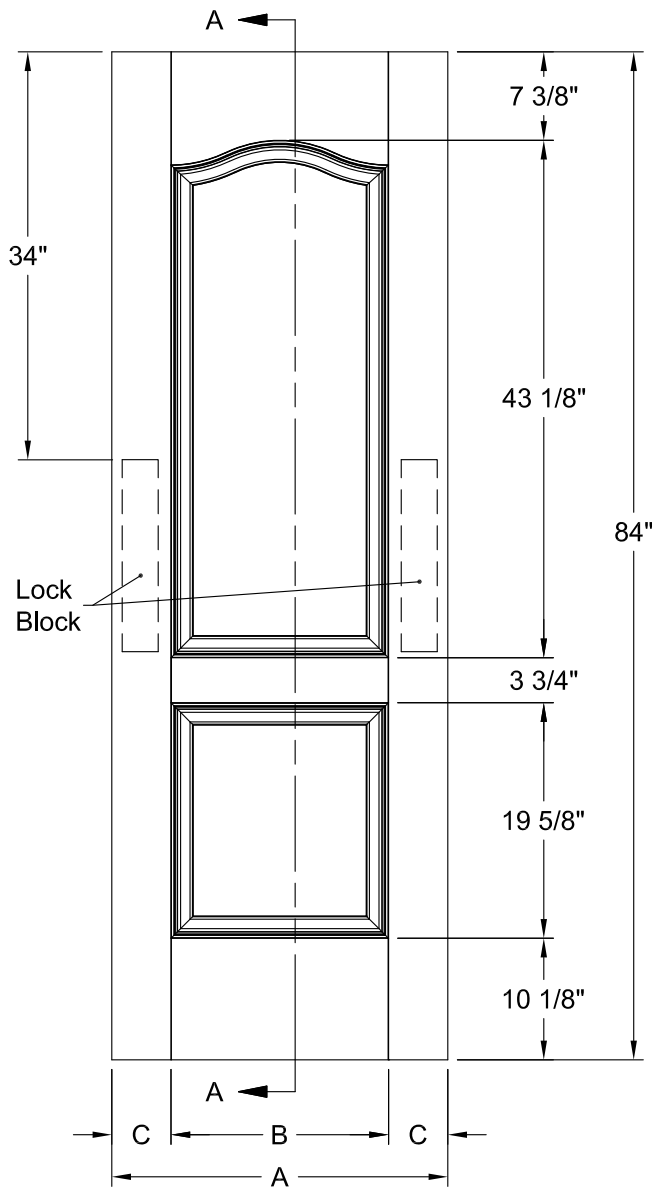

CAMDEN OAK GRAIN 7'-0"

Detail A
Modified Cove &
Bead Sticking

Dimension Table				
Door Size	A	B	C	D
3'-0" x 7'-0"	36"	25"	5 1/2"	3"
2'-10" x 7'-0"	34"	22 13/16"	5 19/32"	3"
2'-8" x 7'-0"	32"	22 13/16"	4 19/32"	3"
2'-6" x 7'-0"	30"	19 11/16"	5 5/32"	3"
2'-4" x 7'-0"	28"	18 1/8"	4 15/16"	3"
2'-2" x 7'-0"	26"	14 15/16"	5 17/32"	3"
2'-0" x 7'-0"	24"	14 15/16"	4 17/32"	3"
1'-10" x 7'-0"	22"	14 15/16"	3 17/32"	2 1/8"
1'-8" x 7'-0"	20"	9 1/2"	5 1/4"	3"
1'-6" x 7'-0"	18"	9 1/2"	4 1/4"	3"
1'-4" x 7'-0"	16"	7 1/2"	4 1/4"	3"
1'-3" x 7'-0"	15"	7 1/2"	3 3/4"	2 11/16"
1'-2" x 7'-0"	14"	7 1/2"	3 1/4"	2 1/8"
1'-0" x 7'-0"	12"	6 11/16"	2 21/32"	1 5/8"

CAMDEN BIFOLD OAK GRAIN 7'-0"

Detail A
Modified Cove &
Bead Sticking

Dimension Table					
Door Size	A	B	C	D	E
3'-0" x 7'-0"	36"	9 1/2"	6"	2 1/4"	17 7/8"
2'-10" x 7'-0"	34"	9 1/2"	5"	2 1/4"	16 7/8"
2'-8" x 7'-0"	32"	9 1/2"	4 9/16"	1 13/16"	15 7/8"
2'-6" x 7'-0"	30"	7 1/2"	5 1/8"	2 1/4"	14 7/8"
2'-4" x 7'-0"	28"	7 1/2"	4 1/8"	2 1/4"	13 7/8"
2'-2" x 7'-0"	26"	7 1/2"	3 1/8"	2 1/4"	12 7/8"
2'-0" x 7'-0"	24"	6 11/16"	3 13/32"	1 29/32"	11 7/8"
1'-10" x 7'-0"	22"	6 11/16"	2 13/32"	1 29/32"	10 7/8"