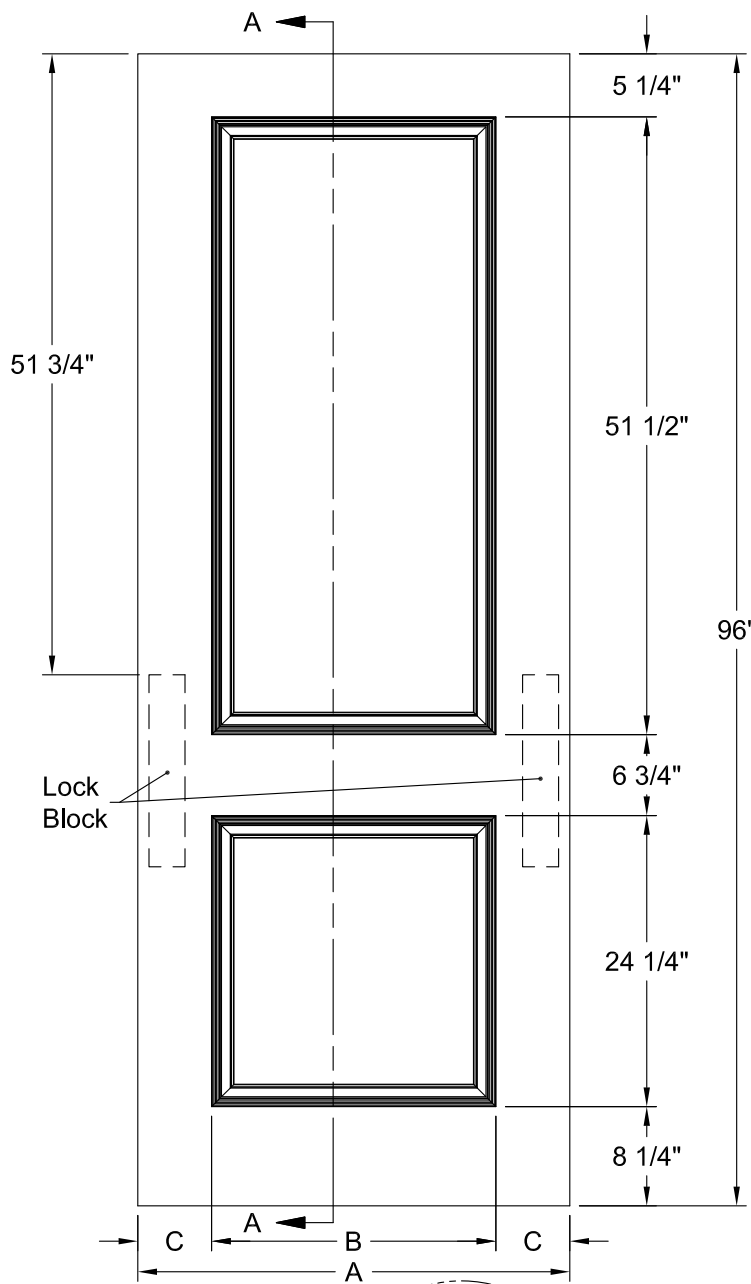

CARRARA SMOOTH 8'-0"

Detail A
INP Profile

Dimension Table				
Door Size	A	B	C	D
3'-0" x 8'-0"	36"	23 5/8"	6 3/16"	3"
2'-10" x 8'-0"	34"	21 5/8"	6 3/16"	3"
2'-8" x 8'-0"	32"	21 5/8"	5 3/16"	3"
2'-6" x 8'-0"	30"	19 5/8"	5 3/16"	3"
2'-4" x 8'-0"	28"	17 5/8"	5 3/16"	3"
2'-2" x 8'-0"	26"	15 5/8"	5 3/16"	3"
2'-0" x 8'-0"	24"	15 5/8"	4 3/16"	3"
1'-10" x 8'-0"	22"	15 5/8"	3 3/16"	2 1/8"
1'-8" x 8'-0"	20"	12"	4"	3"
1'-6" x 8'-0"	18"	12"	3"	1 5/8"
1'-4" x 8'-0"	16"	7"	4 1/2"	3"
1'-3" x 8'-0"	15"	7"	4"	3"
1'-2" x 8'-0"	14"	7"	3 1/2"	2 1/8"
1'-0" x 8'-0"	12"	7"	2 1/2"	1 3/8"

CARRARA BIFOLD SMOOTH 8'-0"

Dimension Table				
Door Size	A	B	C	D
3'-0" x 8'-0"	36"	12"	4 1/8"	17 7/8"
2'-10" x 8'-0"	34"	10"	5 1/8"	16 7/8"
2'-8" x 8'-0"	32"	10"	4 1/8"	15 7/8"
2'-6" x 8'-0"	30"	9"	4 1/8"	14 7/8"
2'-4" x 8'-0"	28"	8"	4 1/8"	13 7/8"
2'-2" x 8'-0"	26"	6"	5 1/8"	12 7/8"
2'-0" x 8'-0"	24"	6"	4 1/8"	11 7/8"
1'-10" x 8'-0"	22"	6"	3 1/8"	10 7/8"