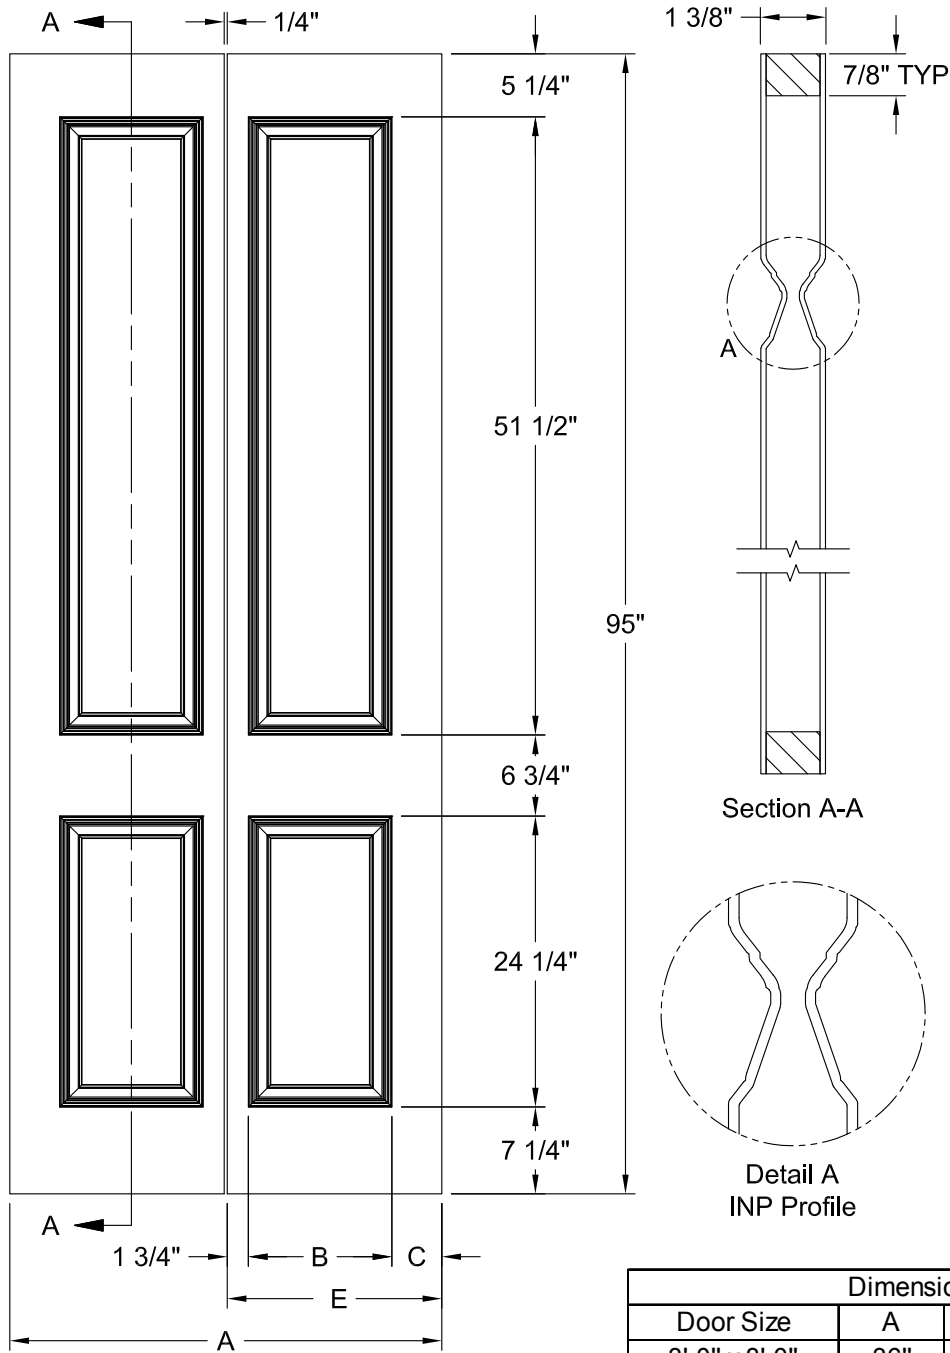

CARRARA SMOOTH 8'-0"

Detail A
INP Profile

Dimension Table				
Door Size	A	B	C	D
3'-0" x 8'-0"	36"	23 5/8"	6 3/16"	3"
2'-10" x 8'-0"	34"	21 5/8"	6 3/16"	3"
2'-8" x 8'-0"	32"	21 5/8"	5 3/16"	3"
2'-6" x 8'-0"	30"	19 5/8"	5 3/16"	3"
2'-4" x 8'-0"	28"	17 5/8"	5 3/16"	3"
2'-2" x 8'-0"	26"	15 5/8"	5 3/16"	3"
2'-0" x 8'-0"	24"	15 5/8"	4 3/16"	3"
1'-10" x 8'-0"	22"	15 5/8"	3 3/16"	2 1/8"
1'-8" x 8'-0"	20"	12"	4"	3"
1'-6" x 8'-0"	18"	12"	3"	1 5/8"
1'-4" x 8'-0"	16"	7"	4 1/2"	3"
1'-3" x 8'-0"	15"	7"	4"	3"
1'-2" x 8'-0"	14"	7"	3 1/2"	2 1/8"
1'-0" x 8'-0"	12"	7"	2 1/2"	1 3/8"

CARRARA BIFOLD SMOOTH 8'-0"

Dimension Table				
Door Size	A	B	C	D
3'-0" x 8'-0"	36"	12"	4 1/8"	17 7/8"
2'-10" x 8'-0"	34"	10"	5 1/8"	16 7/8"
2'-8" x 8'-0"	32"	10"	4 1/8"	15 7/8"
2'-6" x 8'-0"	30"	9"	4 1/8"	14 7/8"
2'-4" x 8'-0"	28"	8"	4 1/8"	13 7/8"
2'-2" x 8'-0"	26"	6"	5 1/8"	12 7/8"
2'-0" x 8'-0"	24"	6"	4 1/8"	11 7/8"
1'-10" x 8'-0"	22"	6"	3 1/8"	10 7/8"