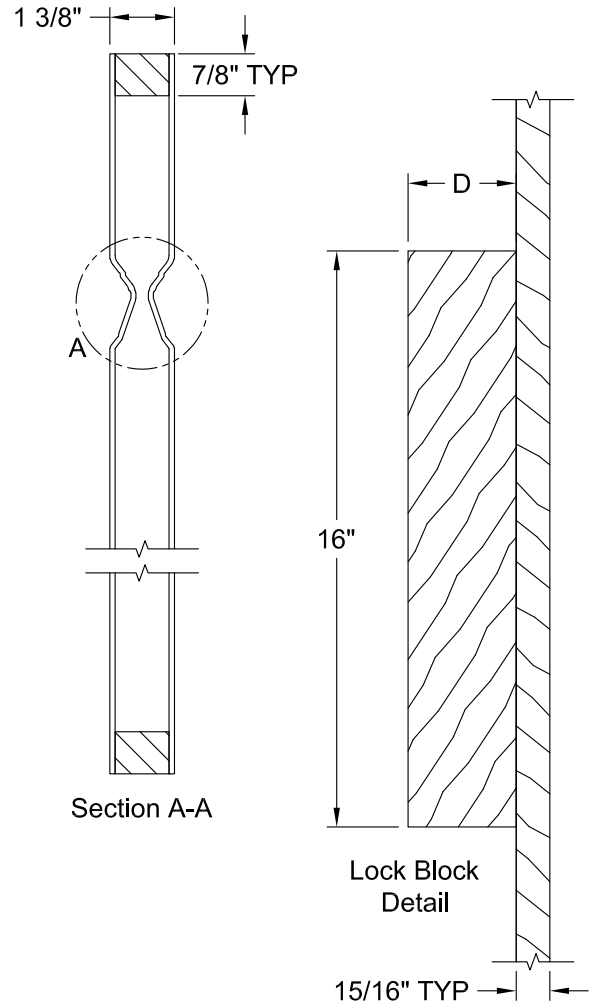

CARRARA SMOOTH 8'-0"

Detail A
INP Profile

Dimension Table				
Door Size	A	B	C	D
3'-0" x 8'-0"	36"	23 5/8"	6 3/16"	3"
2'-10" x 8'-0"	34"	21 5/8"	6 3/16"	3"
2'-8" x 8'-0"	32"	21 5/8"	5 3/16"	3"
2'-6" x 8'-0"	30"	19 5/8"	5 3/16"	3"
2'-4" x 8'-0"	28"	17 5/8"	5 3/16"	3"
2'-2" x 8'-0"	26"	15 5/8"	5 3/16"	3"
2'-0" x 8'-0"	24"	15 5/8"	4 3/16"	3"
1'-10" x 8'-0"	22"	15 5/8"	3 3/16"	2 1/8"
1'-8" x 8'-0"	20"	12"	4"	3"
1'-6" x 8'-0"	18"	12"	3"	1 5/8"
1'-4" x 8'-0"	16"	7"	4 1/2"	3"
1'-3" x 8'-0"	15"	7"	4"	3"
1'-2" x 8'-0"	14"	7"	3 1/2"	2 1/8"
1'-0" x 8'-0"	12"	7"	2 1/2"	1 3/8"

CARRARA BIFOLD SMOOTH 8'-0"

Dimension Table				
Door Size	A	B	C	D
3'-0" x 8'-0"	36"	12"	4 1/8"	17 7/8"
2'-10" x 8'-0"	34"	10"	5 1/8"	16 7/8"
2'-8" x 8'-0"	32"	10"	4 1/8"	15 7/8"
2'-6" x 8'-0"	30"	9"	4 1/8"	14 7/8"
2'-4" x 8'-0"	28"	8"	4 1/8"	13 7/8"
2'-2" x 8'-0"	26"	6"	5 1/8"	12 7/8"
2'-0" x 8'-0"	24"	6"	4 1/8"	11 7/8"
1'-10" x 8'-0"	22"	6"	3 1/8"	10 7/8"