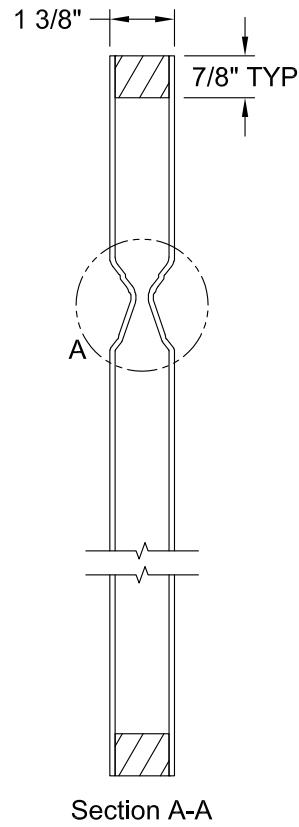

COLONIST PINE GRAIN 7'-0"

Dimension Table				
Door Size	A	B	C	D
3'-0" x 7'-0"	36"	12"	4 1/8"	3"
2'-10" x 7'-0"	34"	10"	5 1/8"	3"
2'-8" x 7'-0"	32"	10"	4 1/8"	3"
2'-6" x 7'-0"	30"	9"	4 1/8"	3"
2'-4" x 7'-0"	28"	8"	4 1/8"	3"
2'-2" x 7'-0"	26"	6"	5 1/8"	3"
2'-0" x 7'-0"	24"	6"	4 1/8"	3"
1'-10" x 7'-0"	22"	6"	3 1/8"	2 1/8"

COLONIST PINE GRAIN 7'-0"

Detail A
INP Profile

Dimension Table			
Door Size	A	B	C
1'-8" x 7'-0"	20"	4"	3"
1'-6" x 7'-0"	18"	3"	1 5/8"

COLONIST BIFOLD PINE GRAIN 7'-0"

Dimension Table					
Door Size	A	B	C	D	E
3'-0" x 7'-0"	36"	12"	4 1/8"	1 3/4"	17 7/8"
2'-10" x 7'-0"	34"	10"	5 1/8"	1 3/4"	16 7/8"
2'-8" x 7'-0"	32"	10"	4 1/8"	1 3/4"	15 7/8"
2'-6" x 7'-0"	30"	9"	4 1/8"	1 3/4"	14 7/8"
2'-4" x 7'-0"	28"	8"	4 1/8"	1 3/4"	13 7/8"
2'-2" x 7'-0"	26"	6"	5 1/8"	1 3/4"	11 7/8"
2'-0" x 7'-0"	24"	6"	4 1/8"	1 3/4"	10 7/8"
1'-10" x 7'-0"	22"	6"	3 1/8"	1 3/4"	10 7/8"