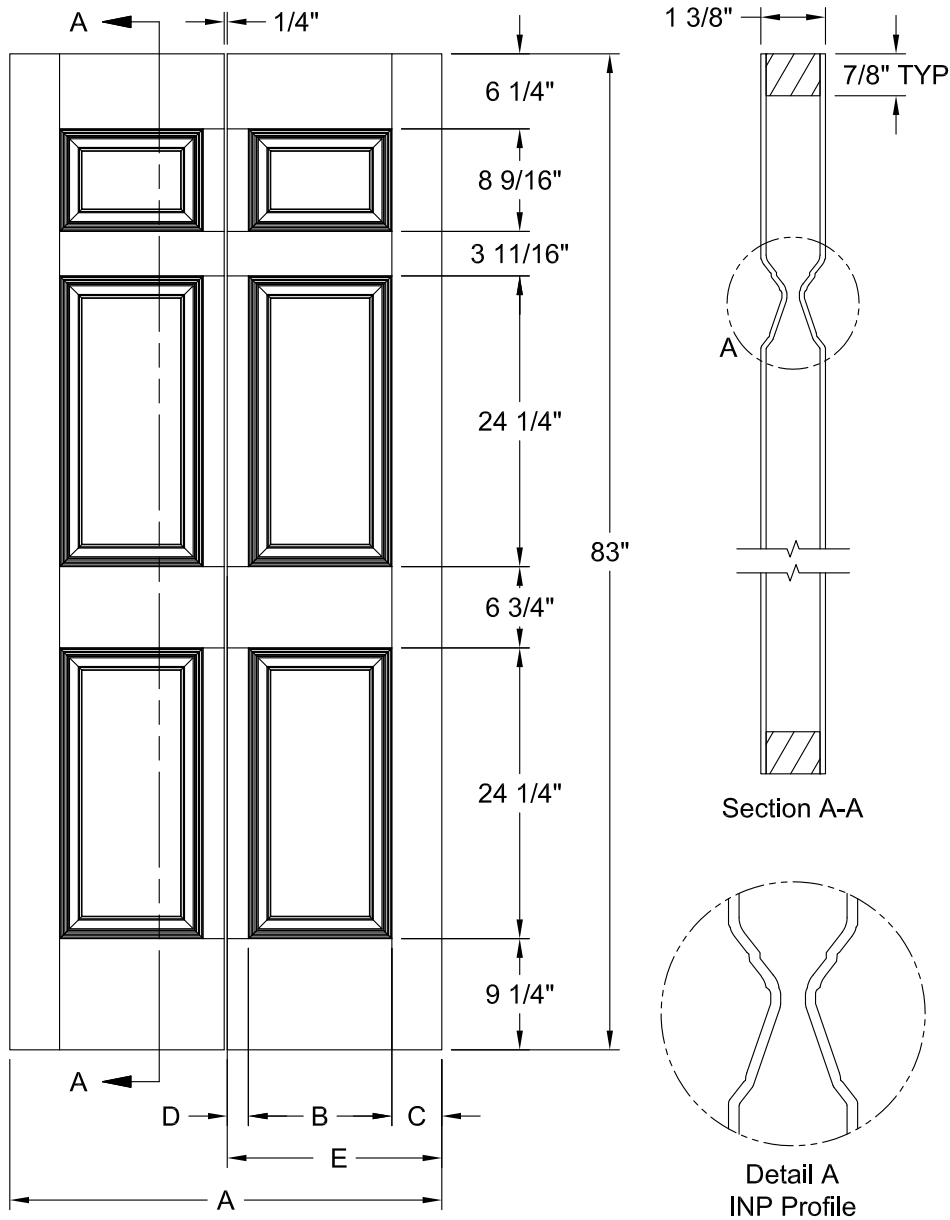

COLONIST PINE GRAIN 7'-0"

Dimension Table				
Door Size	A	B	C	D
3'-0" x 7'-0"	36"	12"	4 1/8"	3"
2'-10" x 7'-0"	34"	10"	5 1/8"	3"
2'-8" x 7'-0"	32"	10"	4 1/8"	3"
2'-6" x 7'-0"	30"	9"	4 1/8"	3"
2'-4" x 7'-0"	28"	8"	4 1/8"	3"
2'-2" x 7'-0"	26"	6"	5 1/8"	3"
2'-0" x 7'-0"	24"	6"	4 1/8"	3"
1'-10" x 7'-0"	22"	6"	3 1/8"	2 1/8"

COLONIST PINE GRAIN 7'-0"

Detail A
INP Profile

Dimension Table			
Door Size	A	B	C
1'-8" x 7'-0"	20"	4"	3"
1'-6" x 7'-0"	18"	3"	1 5/8"

COLONIST BIFOLD PINE GRAIN 7'-0"

Dimension Table					
Door Size	A	B	C	D	E
3'-0" x 7'-0"	36"	12"	4 1/8"	1 3/4"	17 7/8"
2'-10" x 7'-0"	34"	10"	5 1/8"	1 3/4"	16 7/8"
2'-8" x 7'-0"	32"	10"	4 1/8"	1 3/4"	15 7/8"
2'-6" x 7'-0"	30"	9"	4 1/8"	1 3/4"	14 7/8"
2'-4" x 7'-0"	28"	8"	4 1/8"	1 3/4"	13 7/8"
2'-2" x 7'-0"	26"	6"	5 1/8"	1 3/4"	11 7/8"
2'-0" x 7'-0"	24"	6"	4 1/8"	1 3/4"	10 7/8"
1'-10" x 7'-0"	22"	6"	3 1/8"	1 3/4"	10 7/8"