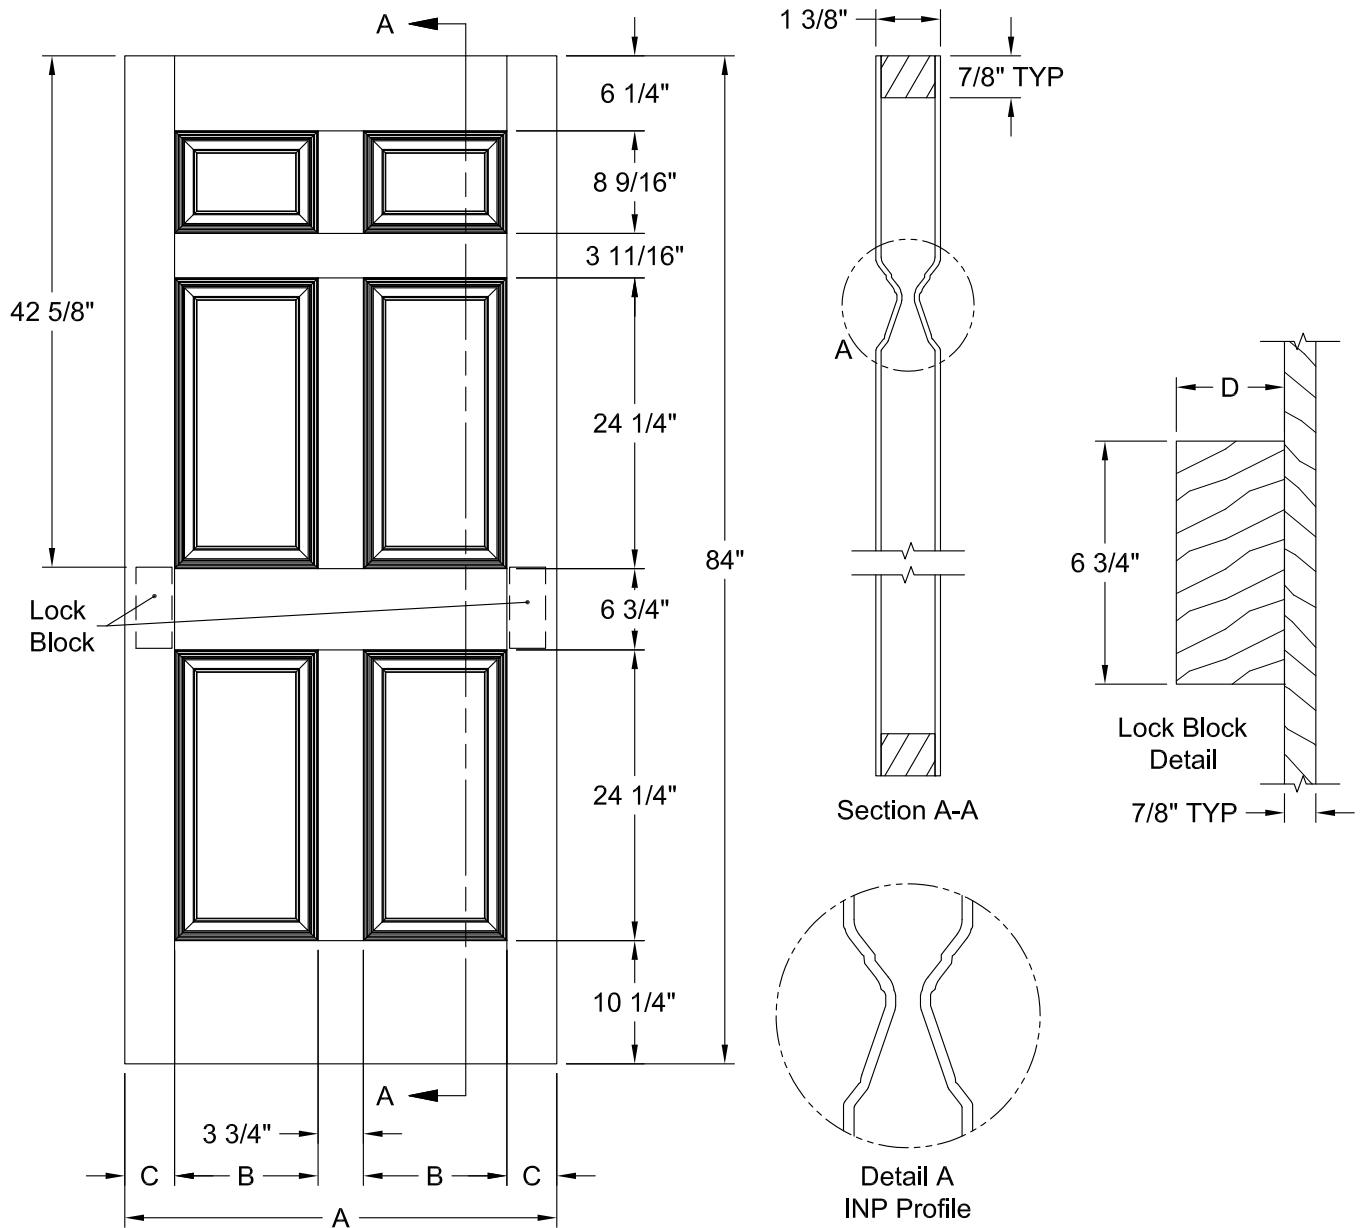

COLONIST PINE GRAIN 7'-0"

Dimension Table				
Door Size	A	B	C	D
3'-0" x 7'-0"	36"	12"	4 1/8"	3"
2'-10" x 7'-0"	34"	10"	5 1/8"	3"
2'-8" x 7'-0"	32"	10"	4 1/8"	3"
2'-6" x 7'-0"	30"	9"	4 1/8"	3"
2'-4" x 7'-0"	28"	8"	4 1/8"	3"
2'-2" x 7'-0"	26"	6"	5 1/8"	3"
2'-0" x 7'-0"	24"	6"	4 1/8"	3"
1'-10" x 7'-0"	22"	6"	3 1/8"	2 1/8"

COLONIST PINE GRAIN 7'-0"

Detail A
INP Profile

Dimension Table			
Door Size	A	B	C
1'-8" x 7'-0"	20"	4"	3"
1'-6" x 7'-0"	18"	3"	1 5/8"

COLONIST BIFOLD PINE GRAIN 7'-0"

Dimension Table					
Door Size	A	B	C	D	E
3'-0" x 7'-0"	36"	12"	4 1/8"	1 3/4"	17 7/8"
2'-10" x 7'-0"	34"	10"	5 1/8"	1 3/4"	16 7/8"
2'-8" x 7'-0"	32"	10"	4 1/8"	1 3/4"	15 7/8"
2'-6" x 7'-0"	30"	9"	4 1/8"	1 3/4"	14 7/8"
2'-4" x 7'-0"	28"	8"	4 1/8"	1 3/4"	13 7/8"
2'-2" x 7'-0"	26"	6"	5 1/8"	1 3/4"	11 7/8"
2'-0" x 7'-0"	24"	6"	4 1/8"	1 3/4"	10 7/8"
1'-10" x 7'-0"	22"	6"	3 1/8"	1 3/4"	10 7/8"