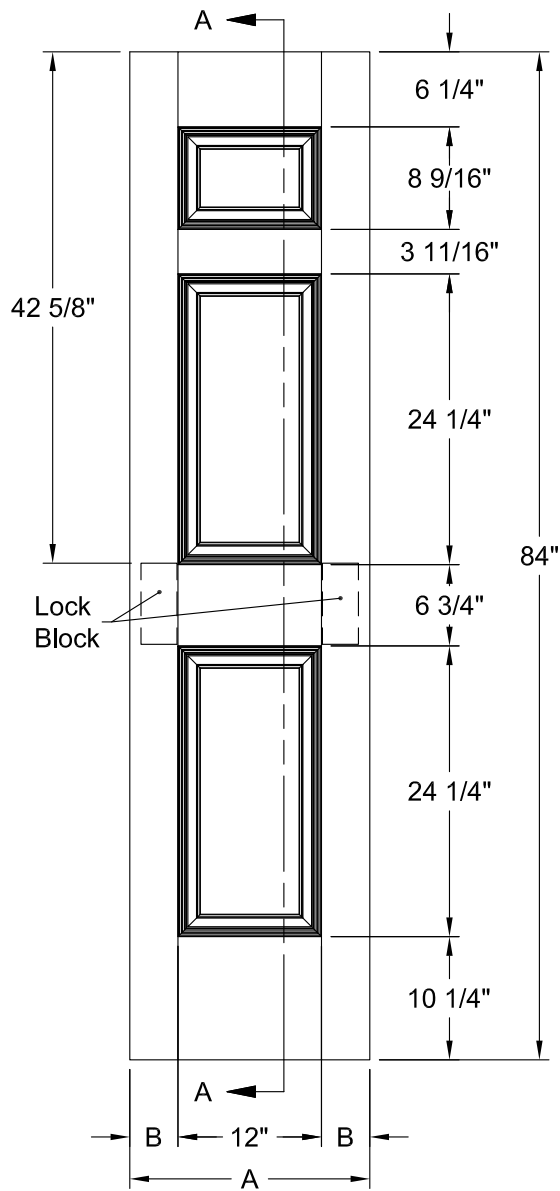

COLONIST PINE GRAIN 7'-0"

Dimension Table				
Door Size	A	B	C	D
3'-0" x 7'-0"	36"	12"	4 1/8"	3"
2'-10" x 7'-0"	34"	10"	5 1/8"	3"
2'-8" x 7'-0"	32"	10"	4 1/8"	3"
2'-6" x 7'-0"	30"	9"	4 1/8"	3"
2'-4" x 7'-0"	28"	8"	4 1/8"	3"
2'-2" x 7'-0"	26"	6"	5 1/8"	3"
2'-0" x 7'-0"	24"	6"	4 1/8"	3"
1'-10" x 7'-0"	22"	6"	3 1/8"	2 1/8"

COLONIST PINE GRAIN 7'-0"

Detail A
INP Profile

Dimension Table			
Door Size	A	B	C
1'-8" x 7'-0"	20"	4"	3"
1'-6" x 7'-0"	18"	3"	1 5/8"

COLONIST BIFOLD PINE GRAIN 7'-0"

Dimension Table					
Door Size	A	B	C	D	E
3'-0" x 7'-0"	36"	12"	4 1/8"	1 3/4"	17 7/8"
2'-10" x 7'-0"	34"	10"	5 1/8"	1 3/4"	16 7/8"
2'-8" x 7'-0"	32"	10"	4 1/8"	1 3/4"	15 7/8"
2'-6" x 7'-0"	30"	9"	4 1/8"	1 3/4"	14 7/8"
2'-4" x 7'-0"	28"	8"	4 1/8"	1 3/4"	13 7/8"
2'-2" x 7'-0"	26"	6"	5 1/8"	1 3/4"	11 7/8"
2'-0" x 7'-0"	24"	6"	4 1/8"	1 3/4"	10 7/8"
1'-10" x 7'-0"	22"	6"	3 1/8"	1 3/4"	10 7/8"