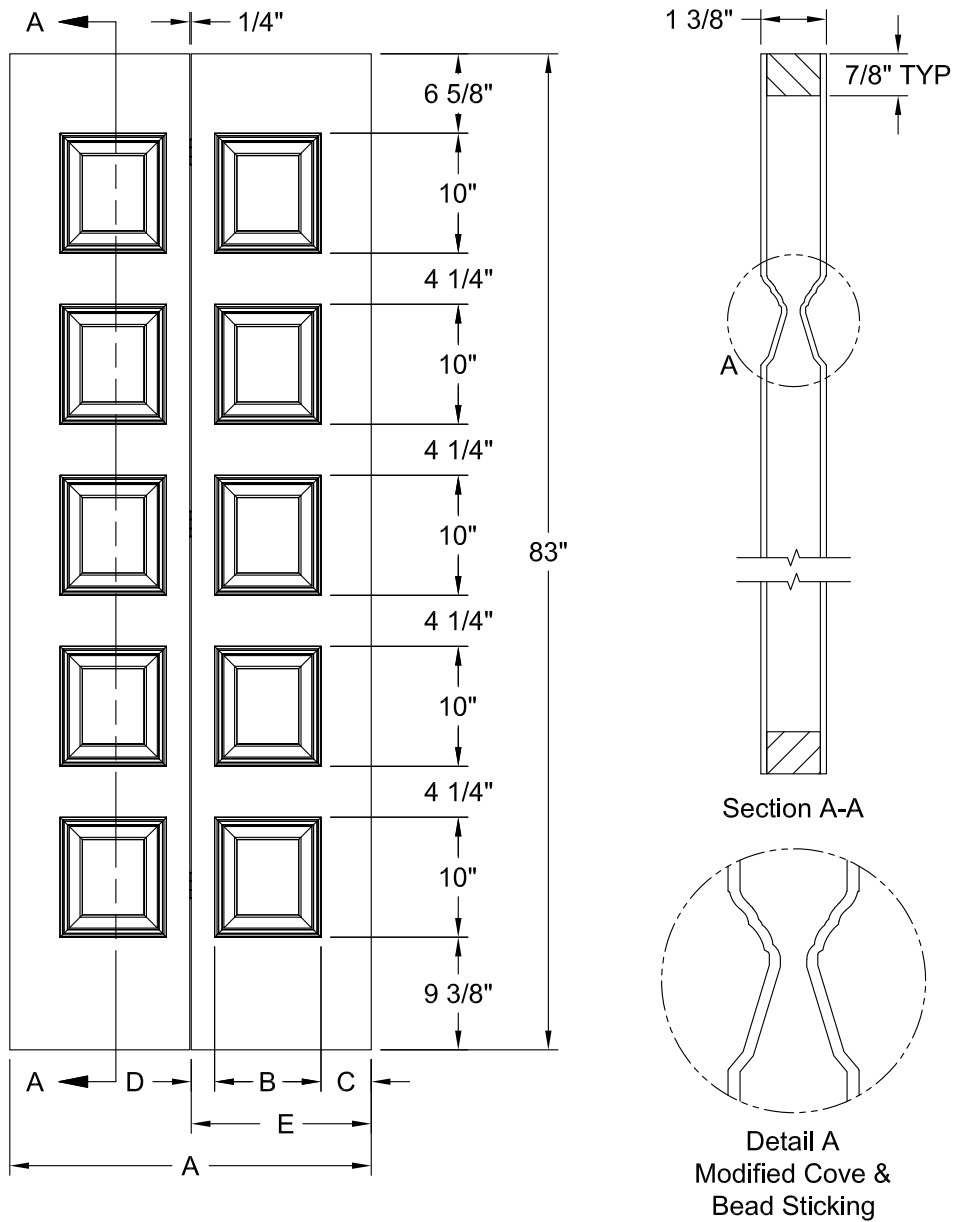

ROCKPORT SMOOTH 7'-0"

Dimension Table				
Door Size	A	B	C	D
3'-0" x 7'-0"	36"	25 3/4"	5 1/8"	3"
2'-10" x 7'-0"	34"	25 3/4"	4 1/8"	3"
2'-8" x 7'-0"	32"	23 3/4"	4 1/8"	3"
2'-6" x 7'-0"	30"	21 3/4"	4 1/8"	3"
2'-4" x 7'-0"	28"	19 3/4"	4 1/8"	3"
2'-2" x 7'-0"	26"	19 3/4"	3 1/8"	2 1/8"
2'-0" x 7'-0"	24"	15 3/4"	4 1/8"	3"
1'-8" x 7'-0"	20"	10 1/4"	4 7/8"	3"
1'-6" x 7'-0"	18"	10 1/4"	3 7/8"	2 11/16"

ROCKPORT BIFOLD SMOOTH 7'-0"

Dimension Table					
Door Size	A	B	C	D	E
3'-0" x 7'-0"	36"	11 7/8"	4 3/16"	1 15/16"	17 7/8"
2'-8" x 7'-0"	32"	8 7/8"	5 3/16"	1 15/16"	15 7/8"
2'-6" x 7'-0"	30"	8 7/8"	4 3/16"	1 15/16"	17 7/8"
2'-4" x 7'-0"	28"	5 7/8"	5 3/16"	2 15/16"	13 7/8"
2'-0" x 7'-0"	24"	5 7/8"	4 3/16"	1 15/16"	11 7/8"