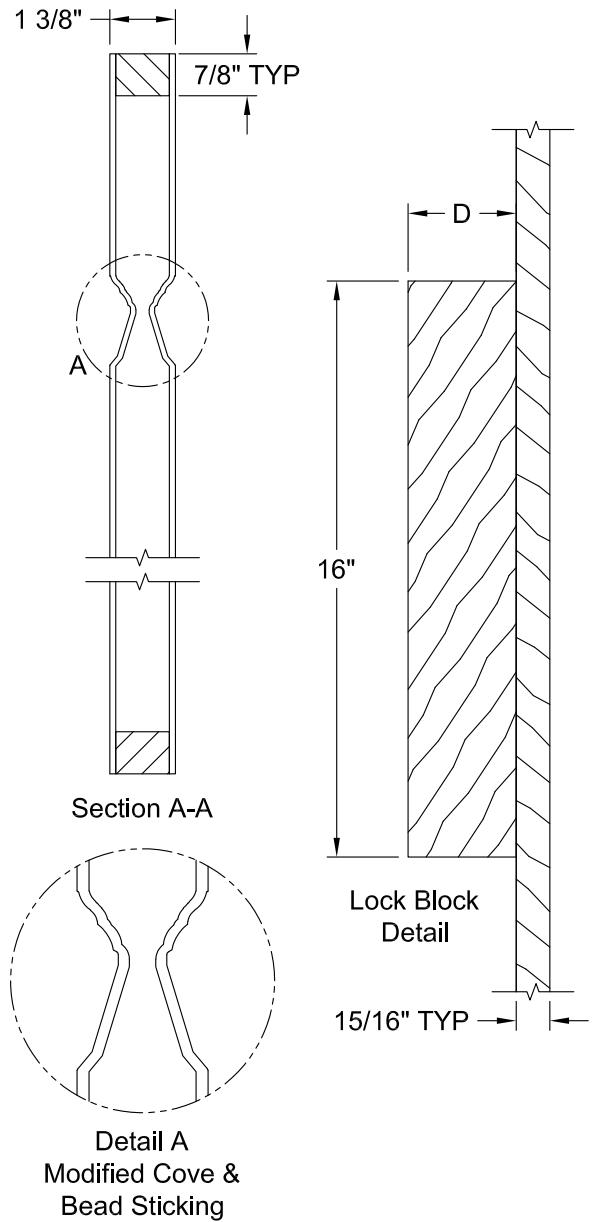

ROCKPORT SMOOTH 7'-0"

Dimension Table				
Door Size	A	B	C	D
3'-0" x 7'-0"	36"	25 3/4"	5 1/8"	3"
2'-10" x 7'-0"	34"	25 3/4"	4 1/8"	3"
2'-8" x 7'-0"	32"	23 3/4"	4 1/8"	3"
2'-6" x 7'-0"	30"	21 3/4"	4 1/8"	3"
2'-4" x 7'-0"	28"	19 3/4"	4 1/8"	3"
2'-2" x 7'-0"	26"	19 3/4"	3 1/8"	2 1/8"
2'-0" x 7'-0"	24"	15 3/4"	4 1/8"	3"
1'-8" x 7'-0"	20"	10 1/4"	4 7/8"	3"
1'-6" x 7'-0"	18"	10 1/4"	3 7/8"	2 11/16"

ROCKPORT BIFOLD SMOOTH 7'-0"

Dimension Table					
Door Size	A	B	C	D	E
3'-0" x 7'-0"	36"	11 7/8"	4 3/16"	1 15/16"	17 7/8"
2'-8" x 7'-0"	32"	8 7/8"	5 3/16"	1 15/16"	15 7/8"
2'-6" x 7'-0"	30"	8 7/8"	4 3/16"	1 15/16"	17 7/8"
2'-4" x 7'-0"	28"	5 7/8"	5 3/16"	2 15/16"	13 7/8"
2'-0" x 7'-0"	24"	5 7/8"	4 3/16"	1 15/16"	11 7/8"