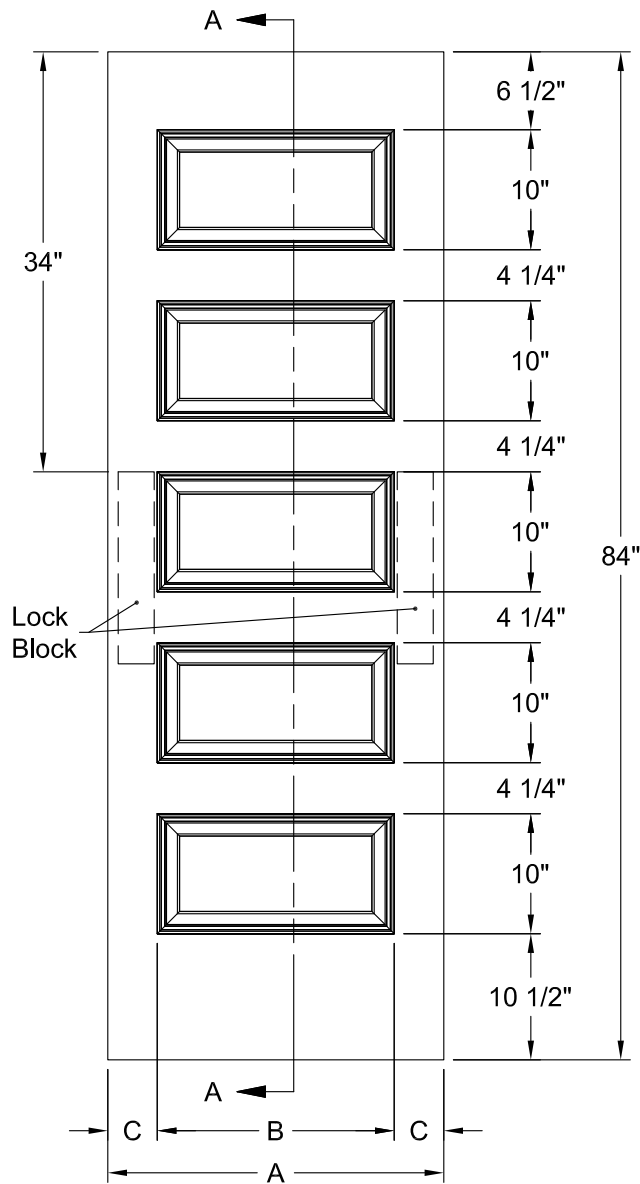

ROCKPORT SMOOTH 7'-0"

Dimension Table				
Door Size	A	B	C	D
3'-0" x 7'-0"	36"	25 3/4"	5 1/8"	3"
2'-10" x 7'-0"	34"	25 3/4"	4 1/8"	3"
2'-8" x 7'-0"	32"	23 3/4"	4 1/8"	3"
2'-6" x 7'-0"	30"	21 3/4"	4 1/8"	3"
2'-4" x 7'-0"	28"	19 3/4"	4 1/8"	3"
2'-2" x 7'-0"	26"	19 3/4"	3 1/8"	2 1/8"
2'-0" x 7'-0"	24"	15 3/4"	4 1/8"	3"
1'-8" x 7'-0"	20"	10 1/4"	4 7/8"	3"
1'-6" x 7'-0"	18"	10 1/4"	3 7/8"	2 11/16"

ROCKPORT BIFOLD SMOOTH 7'-0"

Dimension Table					
Door Size	A	B	C	D	E
3'-0" x 7'-0"	36"	11 7/8"	4 3/16"	1 15/16"	17 7/8"
2'-8" x 7'-0"	32"	8 7/8"	5 3/16"	1 15/16"	15 7/8"
2'-6" x 7'-0"	30"	8 7/8"	4 3/16"	1 15/16"	17 7/8"
2'-4" x 7'-0"	28"	5 7/8"	5 3/16"	2 15/16"	13 7/8"
2'-0" x 7'-0"	24"	5 7/8"	4 3/16"	1 15/16"	11 7/8"