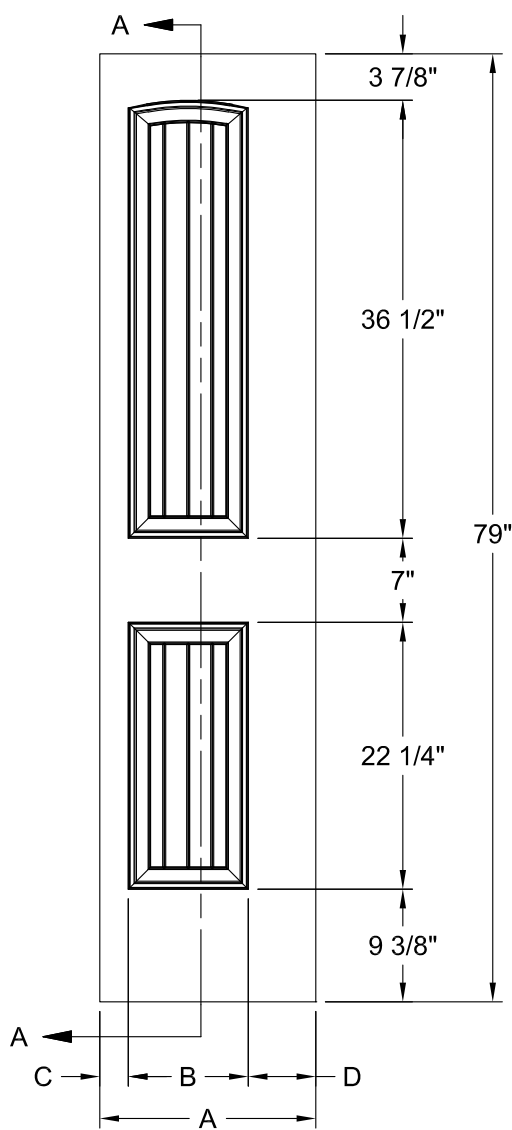

SANTA FE SMOOTH 6'-8"

Detail A
Ovolo Sticking

Dimension Table				
Door Size	A	B	C	D
3'-0" x 6'-8"	36"	24"	6"	3"
2'-10" x 6'-8"	34"	24"	5"	3"
2'-8" x 6'-8"	32"	23"	4 1/2"	3"
2'-6" x 6'-8"	30"	21"	4 1/2"	3"
2'-4" x 6'-8"	28"	18"	5"	3"
2'-2" x 6'-8"	26"	18"	4"	3"
2'-0" x 6'-8"	24"	14"	5"	3"
1'-10" x 6'-8"	22"	14"	4"	2 11/16"
1'-8" x 6'-8"	20"	10"	5"	3"
1'-6" x 6'-8"	18"	10"	4"	3"
1'-4" x 6'-8"	16"	7"	4 1/2"	3"
1'-3" x 6'-8"	15"	7"	4"	3"
1'-2" x 6'-8"	14"	7"	3 1/2"	2 1/8"
1'-0" x 6'-8"	12"	7"	2 1/2"	1 3/8"

SANTA FE BIFOLD SMOOTH 6'-8"

Detail A
Ovolo Sticking

Dimension Table				
Door Size	A	B	C	D
1'-6" x 6'-8"	18"	10"	2 3/8"	5 5/8"
1'-4" x 6'-8"	16"	7"	6 5/8"	6 5/8"
1'-3" x 6'-8"	15"	7"	5 5/8"	5 5/8"
1'-2" x 6'-8"	14"	7"	4 5/8"	4 5/8"
1'-0" x 6'-8"	12"	7"	3 1/8"	3 1/8"