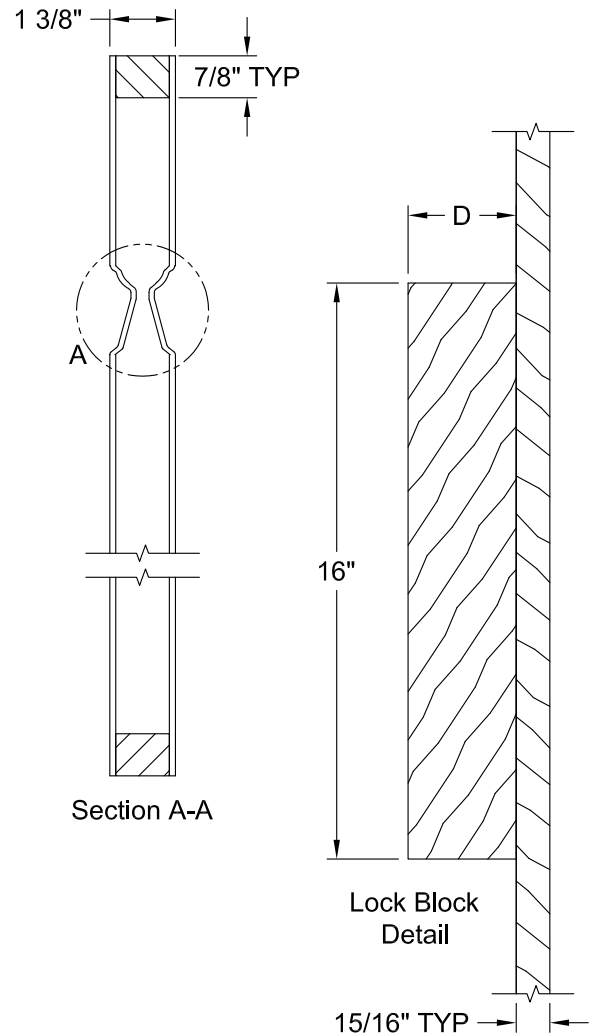

SANTA FE SMOOTH 6'-8"

Detail A
Ovolo Sticking

Dimension Table				
Door Size	A	B	C	D
3'-0" x 6'-8"	36"	24"	6"	3"
2'-10" x 6'-8"	34"	24"	5"	3"
2'-8" x 6'-8"	32"	23"	4 1/2"	3"
2'-6" x 6'-8"	30"	21"	4 1/2"	3"
2'-4" x 6'-8"	28"	18"	5"	3"
2'-2" x 6'-8"	26"	18"	4"	3"
2'-0" x 6'-8"	24"	14"	5"	3"
1'-10" x 6'-8"	22"	14"	4"	2 11/16"
1'-8" x 6'-8"	20"	10"	5"	3"
1'-6" x 6'-8"	18"	10"	4"	3"
1'-4" x 6'-8"	16"	7"	4 1/2"	3"
1'-3" x 6'-8"	15"	7"	4"	3"
1'-2" x 6'-8"	14"	7"	3 1/2"	2 1/8"
1'-0" x 6'-8"	12"	7"	2 1/2"	1 3/8"

SANTA FE BIFOLD SMOOTH 6'-8"

Detail A
Ovolo Sticking

Dimension Table				
Door Size	A	B	C	D
1'-6" x 6'-8"	18"	10"	2 3/8"	5 5/8"
1'-4" x 6'-8"	16"	7"	6 5/8"	6 5/8"
1'-3" x 6'-8"	15"	7"	5 5/8"	5 5/8"
1'-2" x 6'-8"	14"	7"	4 5/8"	4 5/8"
1'-0" x 6'-8"	12"	7"	3 1/8"	3 1/8"