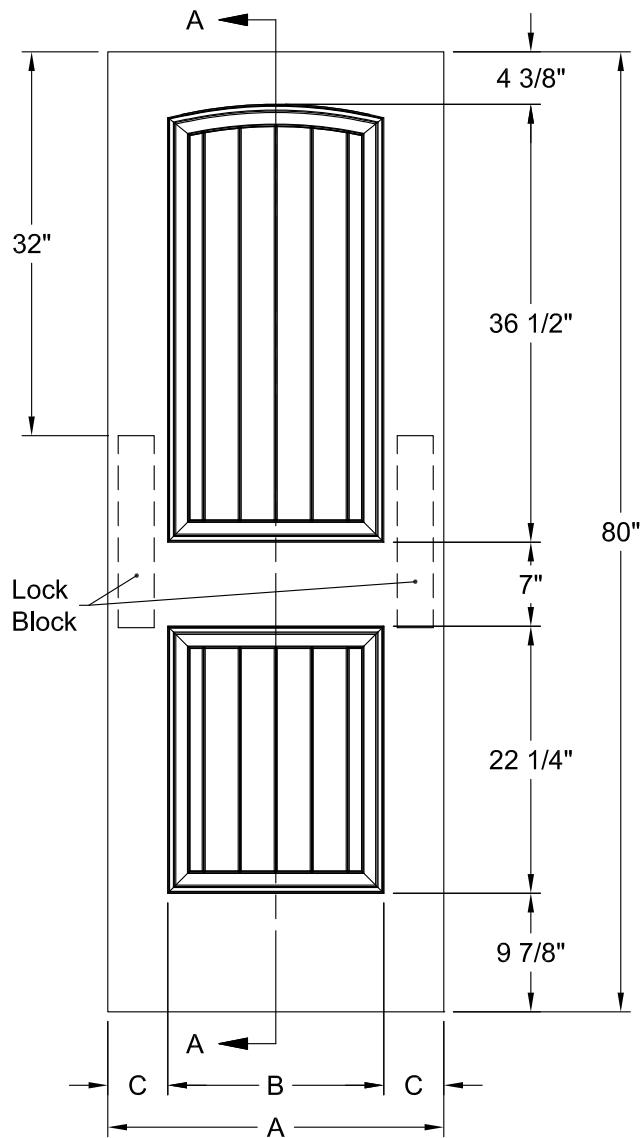

SANTA FE SMOOTH 6'-8"

Detail A
Ovolo Sticking

Dimension Table				
Door Size	A	B	C	D
3'-0" x 6'-8"	36"	24"	6"	3"
2'-10" x 6'-8"	34"	24"	5"	3"
2'-8" x 6'-8"	32"	23"	4 1/2"	3"
2'-6" x 6'-8"	30"	21"	4 1/2"	3"
2'-4" x 6'-8"	28"	18"	5"	3"
2'-2" x 6'-8"	26"	18"	4"	3"
2'-0" x 6'-8"	24"	14"	5"	3"
1'-10" x 6'-8"	22"	14"	4"	2 11/16"
1'-8" x 6'-8"	20"	10"	5"	3"
1'-6" x 6'-8"	18"	10"	4"	3"
1'-4" x 6'-8"	16"	7"	4 1/2"	3"
1'-3" x 6'-8"	15"	7"	4"	3"
1'-2" x 6'-8"	14"	7"	3 1/2"	2 1/8"
1'-0" x 6'-8"	12"	7"	2 1/2"	1 3/8"

SANTA FE BIFOLD SMOOTH 6'-8"

Detail A
Ovolo Sticking

Dimension Table				
Door Size	A	B	C	D
1'-6" x 6'-8"	18"	10"	2 3/8"	5 5/8"
1'-4" x 6'-8"	16"	7"	6 5/8"	6 5/8"
1'-3" x 6'-8"	15"	7"	5 5/8"	5 5/8"
1'-2" x 6'-8"	14"	7"	4 5/8"	4 5/8"
1'-0" x 6'-8"	12"	7"	3 1/8"	3 1/8"