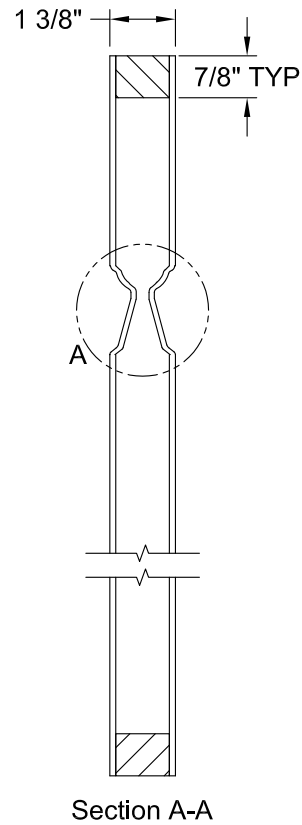

SANTA FE SMOOTH 6'-8"

Detail A
Ovolo Sticking

Dimension Table				
Door Size	A	B	C	D
3'-0" x 6'-8"	36"	24"	6"	3"
2'-10" x 6'-8"	34"	24"	5"	3"
2'-8" x 6'-8"	32"	23"	4 1/2"	3"
2'-6" x 6'-8"	30"	21"	4 1/2"	3"
2'-4" x 6'-8"	28"	18"	5"	3"
2'-2" x 6'-8"	26"	18"	4"	3"
2'-0" x 6'-8"	24"	14"	5"	3"
1'-10" x 6'-8"	22"	14"	4"	2 11/16"
1'-8" x 6'-8"	20"	10"	5"	3"
1'-6" x 6'-8"	18"	10"	4"	3"
1'-4" x 6'-8"	16"	7"	4 1/2"	3"
1'-3" x 6'-8"	15"	7"	4"	3"
1'-2" x 6'-8"	14"	7"	3 1/2"	2 1/8"
1'-0" x 6'-8"	12"	7"	2 1/2"	1 3/8"

SANTA FE BIFOLD SMOOTH 6'-8"

Detail A
Ovolo Sticking

Dimension Table				
Door Size	A	B	C	D
1'-6" x 6'-8"	18"	10"	2 3/8"	5 5/8"
1'-4" x 6'-8"	16"	7"	6 5/8"	6 5/8"
1'-3" x 6'-8"	15"	7"	5 5/8"	5 5/8"
1'-2" x 6'-8"	14"	7"	4 5/8"	4 5/8"
1'-0" x 6'-8"	12"	7"	3 1/8"	3 1/8"