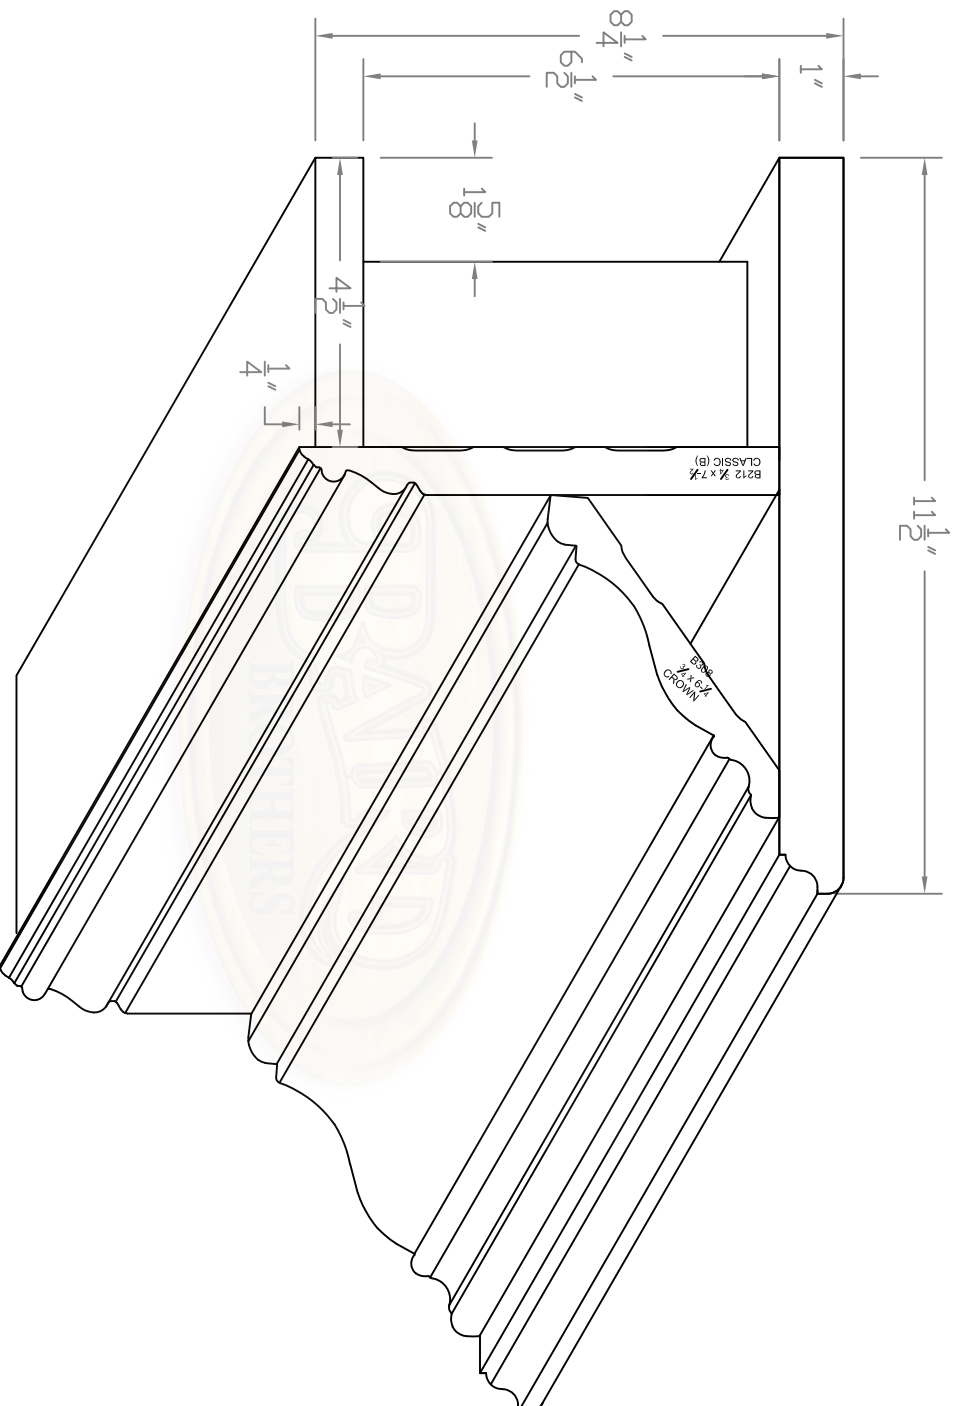

Projection of Mantel

Baird Brothers Fine Hardwoods

Baird Brothers Sawmill Inc. www.BairdBrothers.com
7060 Croy Rd. Canfield, OH 44406
(330) 533-3122 (800) 732-1697

DATE: 3/30/19

DRAWN BY: BPT

SHEET: 1 of 4

SCALE: 1:3

REV

REV DATE:

REV BY:

DRAWING #1 Mantel #1

THIS DRAWING IS PROPERTY OF
BAIRD BROTHERS SAWMILL INC.