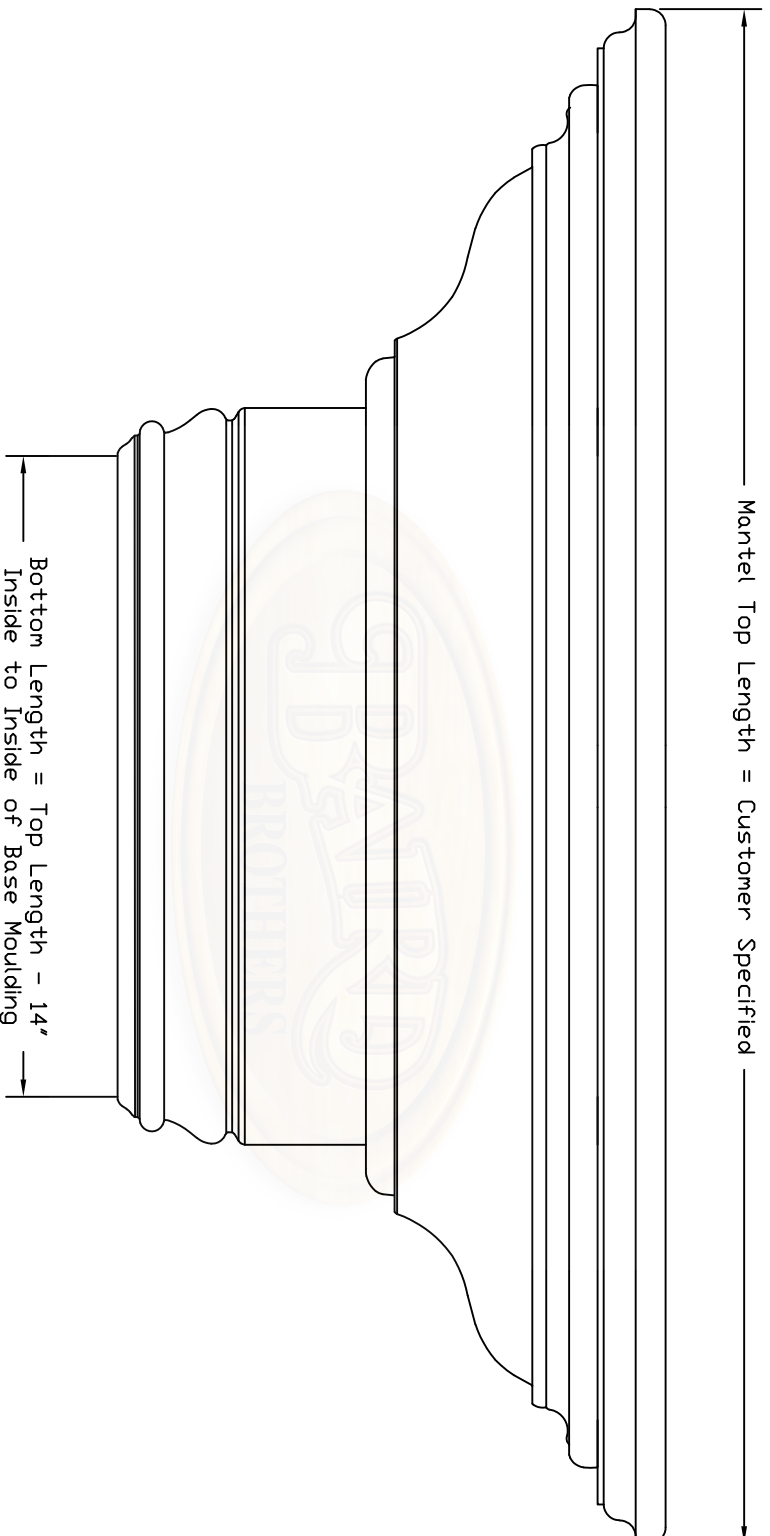

SCALE: 1:3

REV

REV DATE:

REV BY:

DRAWING #1 Mantel #1

THIS DRAWING IS PROPERTY OF
 BAIRD BROTHERS SAWMILL INC.

Front of Mantel

Baird Brothers Fine Hardwoods
 Baird Brothers Sawmill Inc. www.BairdBrothers.com
 7060 Croy Rd. Canfield, OH 44406
 (330) 533-3122 (800) 732-1697

DATE:	3/30/19	DRAWN BY:	BPT	SHEET:	2 of 4
SCALE:	1:3	REV		REV BY:	
DRAWING #:	Mantel #1	REV DATE:		THIS DRAWING IS PROPERTY OF BAIRD BROTHERS SAWMILL INC.	

Back of Mantel

BAIRD BROTHERS
FINE HARDWOODS

Baird Brothers Fine Hardwoods
Baird Brothers Sawmill Inc. www.BairdBrothers.com
7060 Croy Rd. Canfield, OH 44406
(330) 533-3122 (800) 732-1697

DATE: 3/30/19

DRAWN BY: BPT

SHEET: 4 OF 4

SCALE: 1:2

REV

REV DATE:

REV BY:

DRAWING #1 Mantel #1