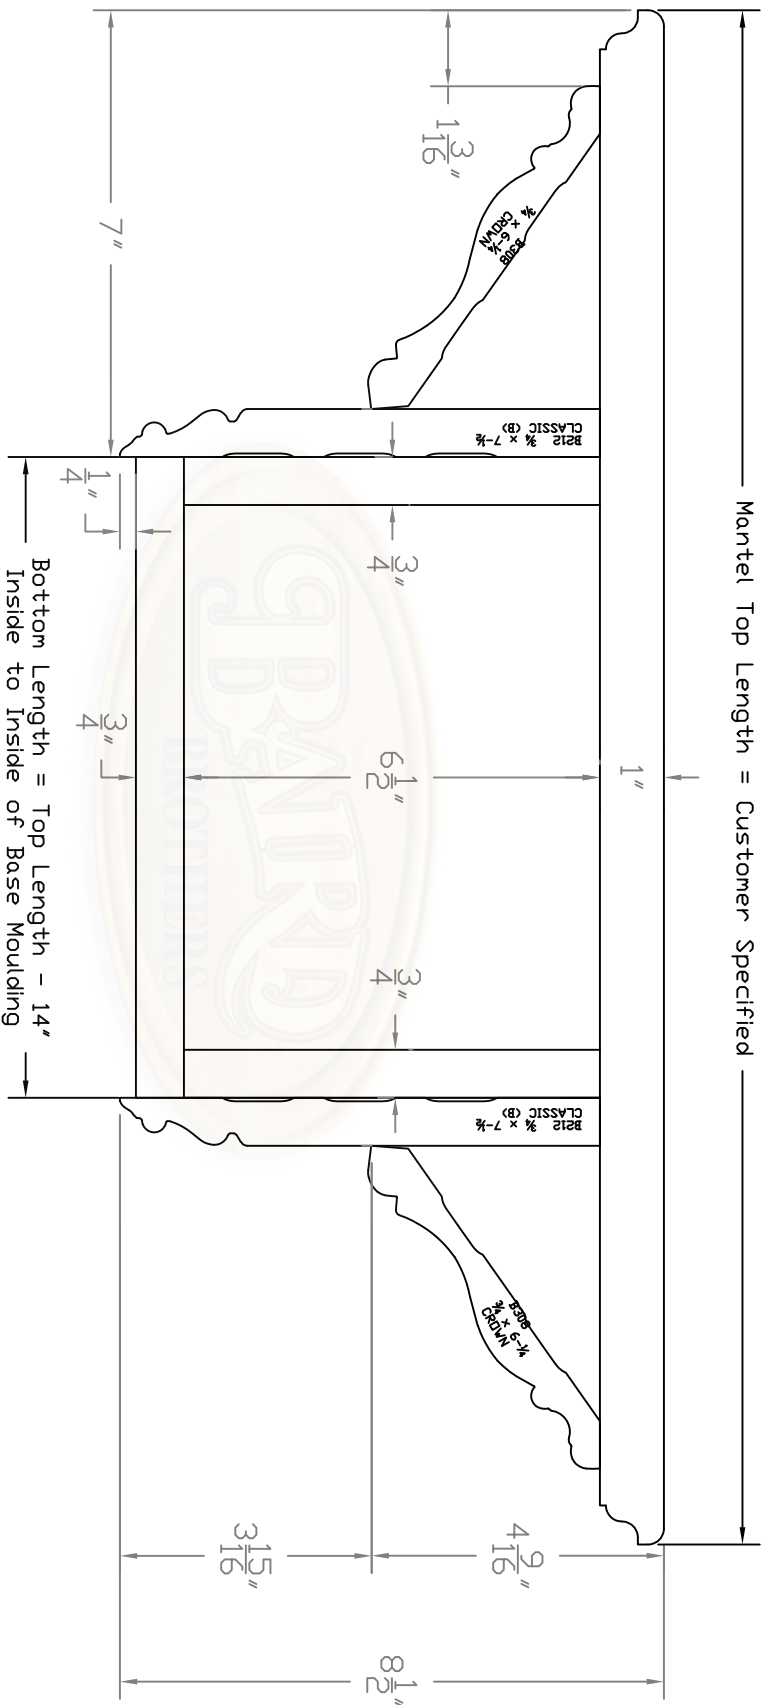

SCALE: 1:3

REV

REV DATE:

REV BY:

DRAWING #1 Mantel #1

THIS DRAWING IS PROPERTY OF
 BAIRD BROTHERS SAWMILL INC.

Front of Mantel

Baird Brothers Fine Hardwoods
 Baird Brothers Sawmill Inc. www.BairdBrothers.com
 7060 Croy Rd. Canfield, OH 44406
 (330) 533-3122 (800) 732-1697

DATE:	3/30/19	DRAWN BY:	BPT	SHEET:	2 of 4
SCALE:	1:3	REV		REV BY:	
DRAWING #:	Mantel #1	REV DATE:		THIS DRAWING IS PROPERTY OF BAIRD BROTHERS SAWMILL INC.	

Back of Mantel

BAIRD BROTHERS
FINE HARDWOODS

Baird Brothers Fine Hardwoods
Baird Brothers Sawmill Inc. www.BairdBrothers.com
7060 Croy Rd. Canfield, OH 44406
(330) 533-3122 (800) 732-1697

DATE:	3/30/19	DRAWN BY:	BPT	SHEET:	3 of 4
SCALE:	1:3	REV		REV BY:	
DRAWING #:	Mantel #1	REV DATE:		THIS DRAWING IS PROPERTY OF BAIRD BROTHERS SAWMILL INC.	

Cross Section of Mantel

Baird Brothers Fine Hardwoods
 Baird Brothers Sawmill Inc. www.BairdBrothers.com
 7060 Croy Rd. Canfield, OH 44406
 (330) 533-3122 (800) 732-1697

DATE: 3/30/19

DRAWN BY: BPT

SHEET: 4 OF 4

SCALE: 1:2

REV

REV DATE:

REV BY:

DRAWING #1 Mantel #1