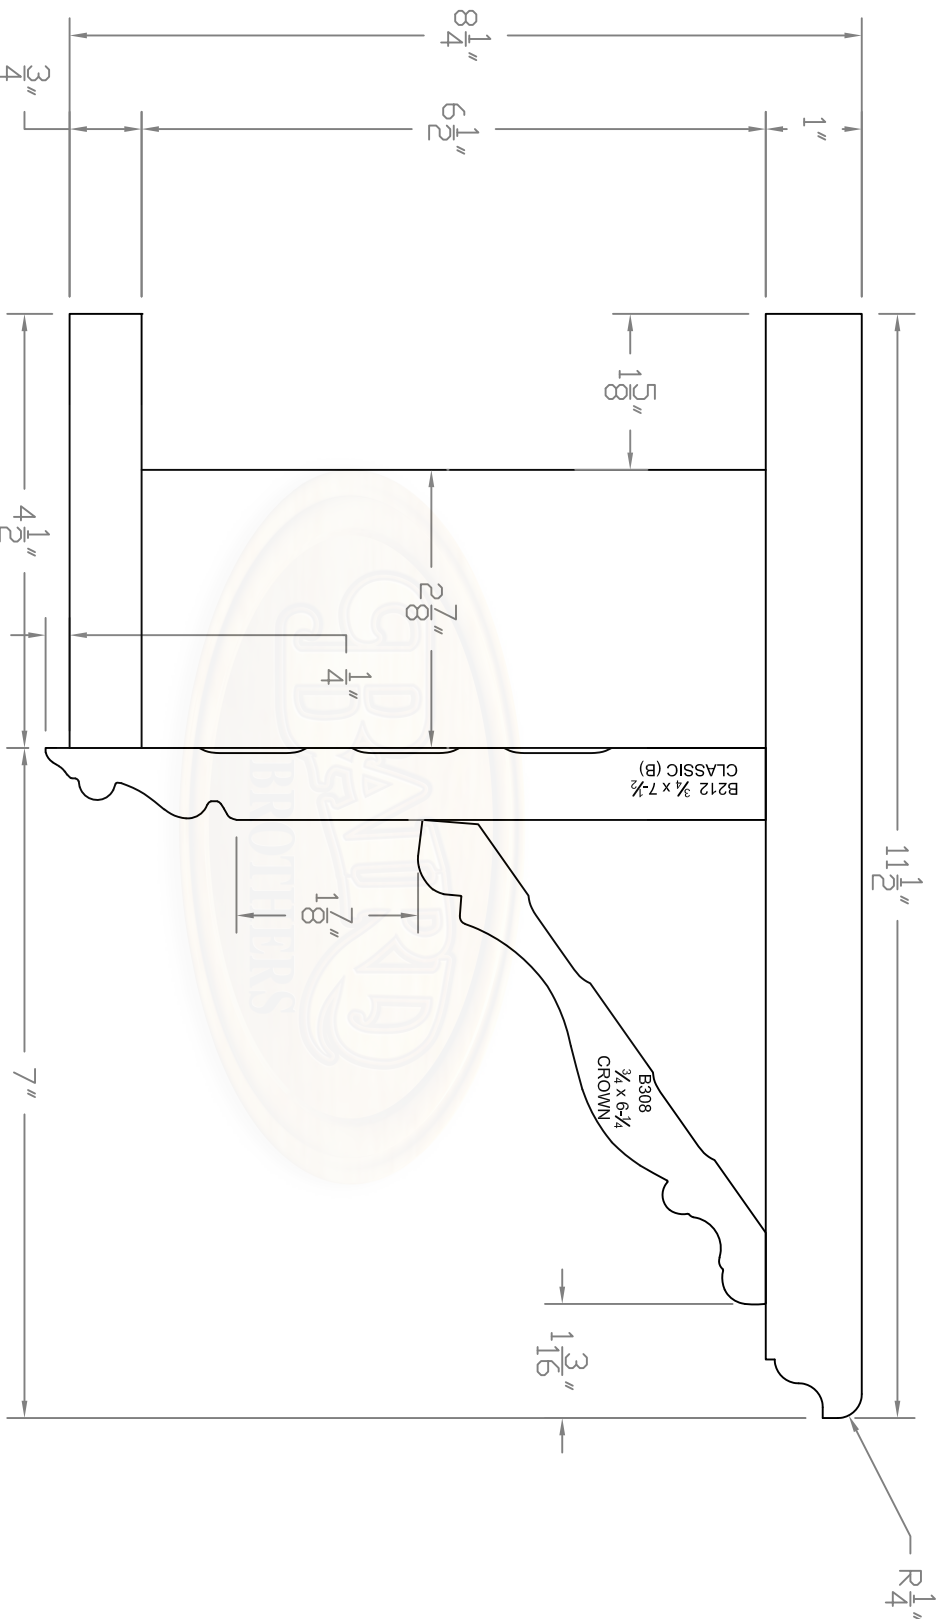

DATE:	3/30/19	DRAWN BY:	BPT	SHEET:	2 of 4
SCALE:	1:3	REV		REV BY:	
DRAWING #:	Mantel #1	REV DATE:		THIS DRAWING IS PROPERTY OF BAIRD BROTHERS SAWMILL INC.	

Back of Mantel

BAIRD BROTHERS
FINE HARDWOODS

Baird Brothers Fine Hardwoods
Baird Brothers Sawmill Inc. www.BairdBrothers.com
7060 Croy Rd. Canfield, OH 44406
(330) 533-3122 (800) 732-1697

DATE:	3/30/19	DRAWN BY:	BPT	SHEET:	3 of 4
SCALE:	1:3	REV		REV BY:	
DRAWING #:	Mantel #1	REV DATE:		THIS DRAWING IS PROPERTY OF BAIRD BROTHERS SAWMILL INC.	

Cross Section of Mantel

Baird Brothers Fine Hardwoods
 Baird Brothers Sawmill Inc. www.BairdBrothers.com
 7060 Croy Rd. Canfield, OH 44406
 (330) 533-3122 (800) 732-1697

DATE: 3/30/19

DRAWN BY: BPT

SHEET: 4 OF 4

SCALE: 1:2

REV

REV DATE:

REV BY:

DRAWING #1 Mantel #1