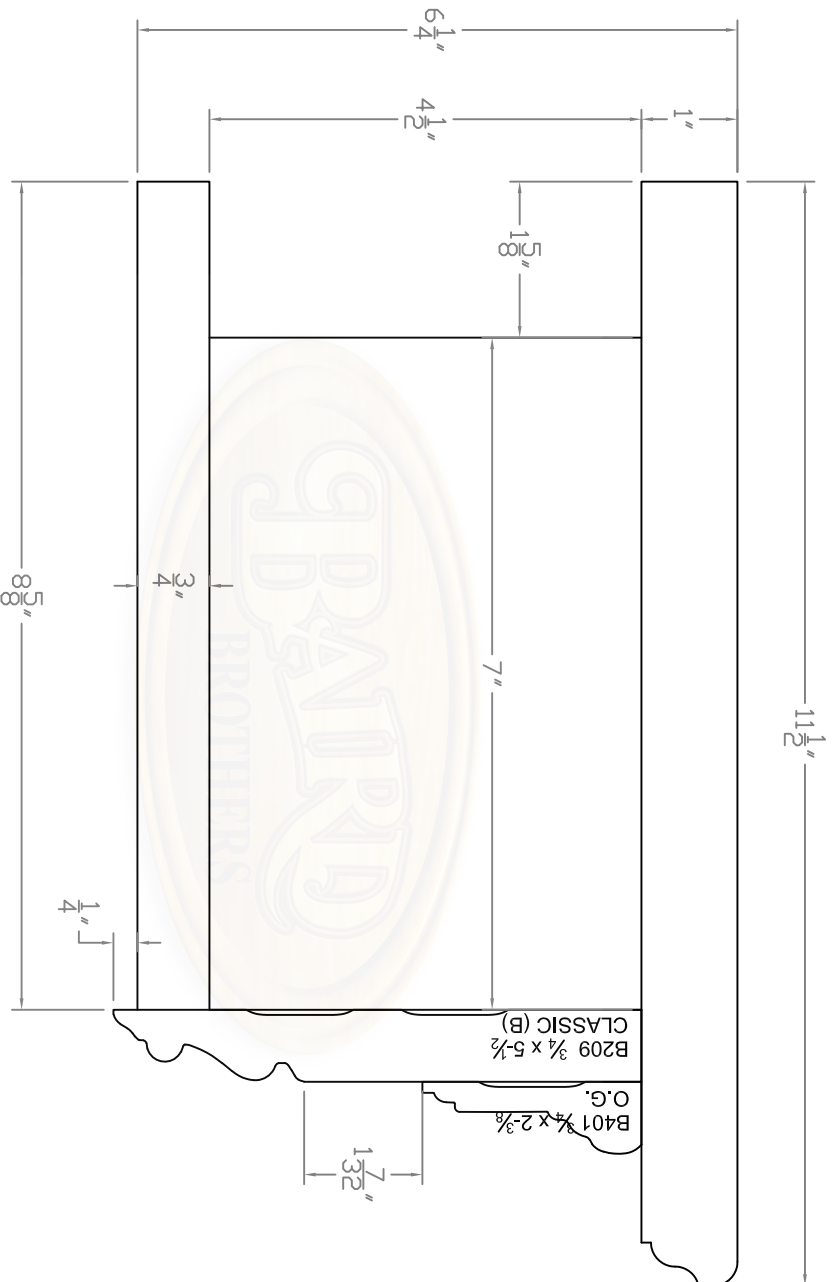

Cross Section of Mantel

Baird Brothers Fine Hardwoods

Baird Brothers Sawmill Inc. www.BairdBrothers.com
7060 Croy Rd. Canfield, OH 44406
(330) 533-3122 (800) 732-1697

DATE:	3/30/19	DRAWN BY:	BPT	SHEET:	4 OF 4
SCALE:	1:2	REV	REV DATE:	REV BY:	
DRAWING #:	Mantel #10	THIS DRAWING IS PROPERTY OF BAIRD BROTHERS SAWMILL INC.