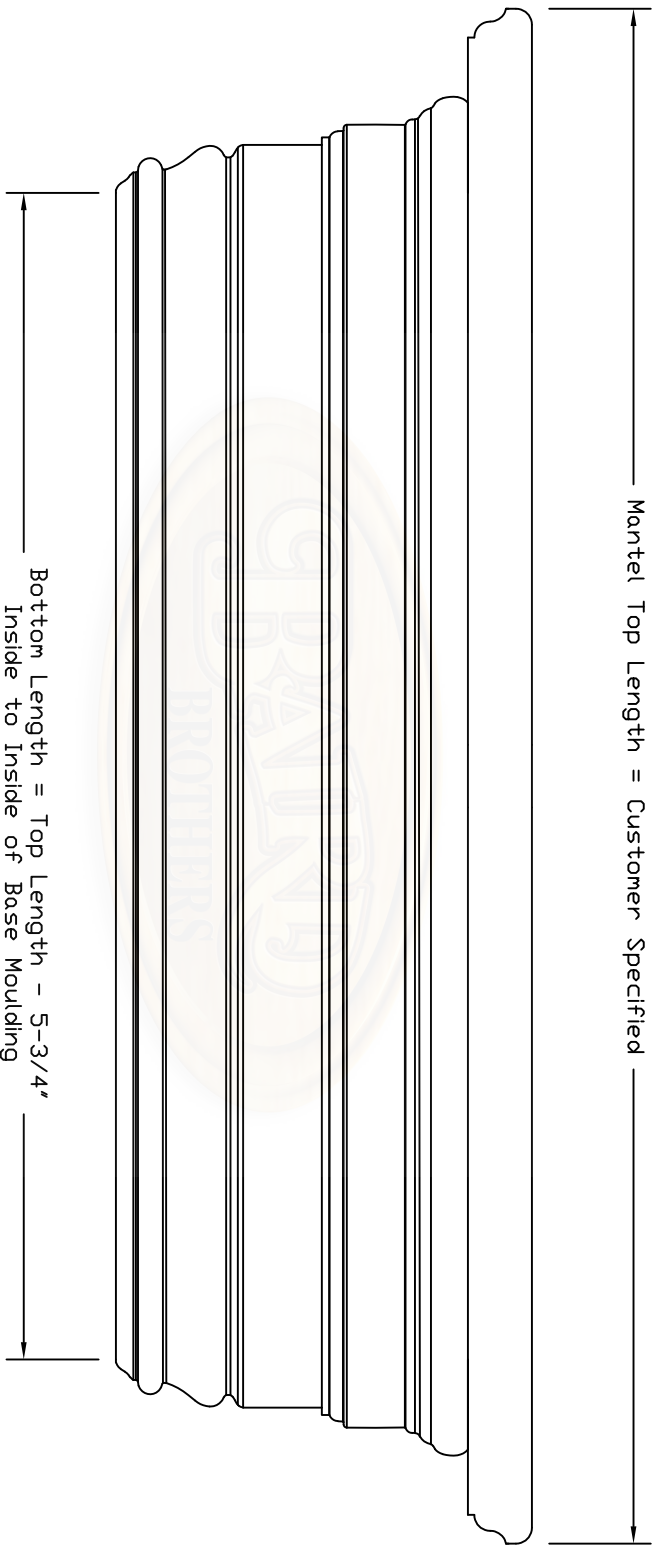

# \*\*Projection of Mantel\*\*

**Baird Brothers Fine Hardwoods**  
 Baird Brothers Sawmill Inc. www.BairdBrothers.com  
 7060 Croy Rd. Canfield, OH 44406  
 (330) 533-3122 (800) 732-1697

DATE:	3/30/19	DRAWN BY:	BPT	SHEET:	1 of 4
SCALE:	1:3	REV		REV BY:	
DRAWING #:	Mantel #10	REV DATE:		THIS DRAWING IS PROPERTY OF BAIRD BROTHERS SAWMILL INC.	

# \*\*Front of Mantel\*\*

**Baird Brothers Fine Hardwoods**  
 Baird Brothers Sawmill Inc. www.BairdBrothers.com  
 7060 Croy Rd. Canfield, OH 44406  
 (330) 533-3122 (800) 732-1697

DATE:	3/30/19	DRAWN BY:	BPT	SHEET:	2 of 4
SCALE:	1:3	REV	REV DATE:	REV BY:	
DRAWING #:			Mantel #10	THIS DRAWING IS PROPERTY OF BAIRD BROTHERS SAWMILL INC.	

DATE:	3/30/19	DRAWN BY:	BPT	SHEET:	4 OF 4
SCALE:	1:2	REV	REV DATE:	REV BY:	
DRAWING #:	Mantel #10	THIS DRAWING IS PROPERTY OF BAIRD BROTHERS SAWMILL INC.			