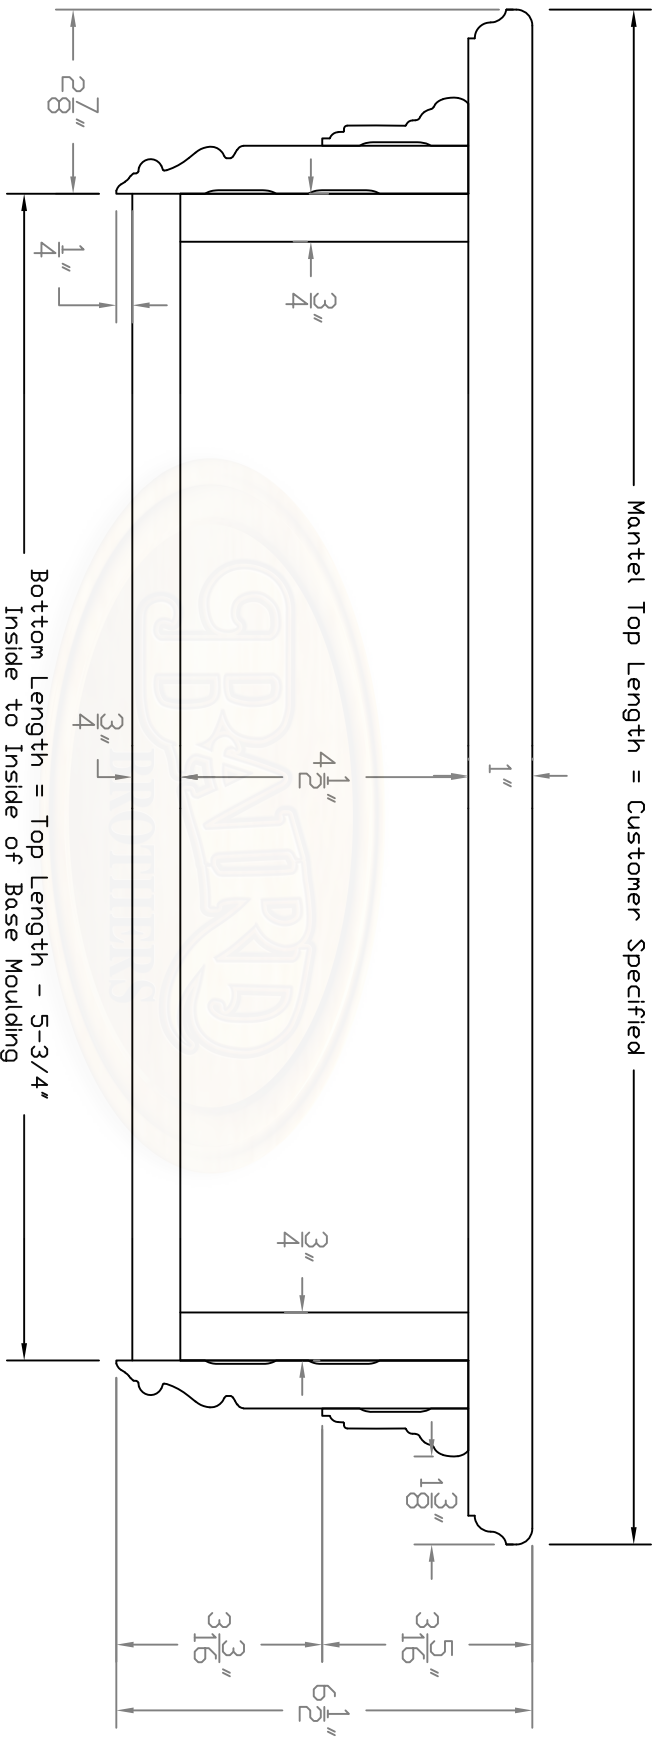

# \*\*Projection of Mantel\*\*

**Baird Brothers Fine Hardwoods**  
 Baird Brothers Sawmill Inc. www.BairdBrothers.com  
 7060 Croy Rd. Canfield, OH 44406  
 (330) 533-3122 (800) 732-1697

DATE:	3/30/19	DRAWN BY:	BPT	SHEET:	1 of 4
SCALE:	1:3	REV		REV BY:	
DRAWING #:	Mantel #10	REV DATE:		THIS DRAWING IS PROPERTY OF BAIRD BROTHERS SAWMILL INC.	

# \*\*Front of Mantel\*\*

**Baird Brothers Fine Hardwoods**  
 Baird Brothers Sawmill Inc. www.BairdBrothers.com  
 7060 Croy Rd. Canfield, OH 44406  
 (330) 533-3122 (800) 732-1697

DATE:	3/30/19	DRAWN BY:	BPT	SHEET:	2 of 4
SCALE:	1:3	REV	REV DATE:	REV BY:	
DRAWING #:			Mantel #10	THIS DRAWING IS PROPERTY OF BAIRD BROTHERS SAWMILL INC.	

# \*\*Back of Mantel\*\*

**Baird Brothers Fine Hardwoods**  
 Baird Brothers Sawmill Inc. www.BairdBrothers.com  
 7060 Croy Rd. Canfield, OH 44406  
 (330) 533-3122 (800) 732-1697

DATE:	3/30/19	DRAWN BY:	BPT	SHEET:	3 of 4
SCALE:	1:3	REV	REV DATE:	REV BY:	
DRAWING #:	Mantel #10	THIS DRAWING IS PROPERTY OF BAIRD BROTHERS SAWMILL INC.			

DATE:	3/30/19	DRAWN BY:	BPT	SHEET:	4 OF 4
SCALE:	1:2	REV	REV DATE:	REV BY:	
DRAWING #:	Mantel #10	THIS DRAWING IS PROPERTY OF BAIRD BROTHERS SAWMILL INC.			