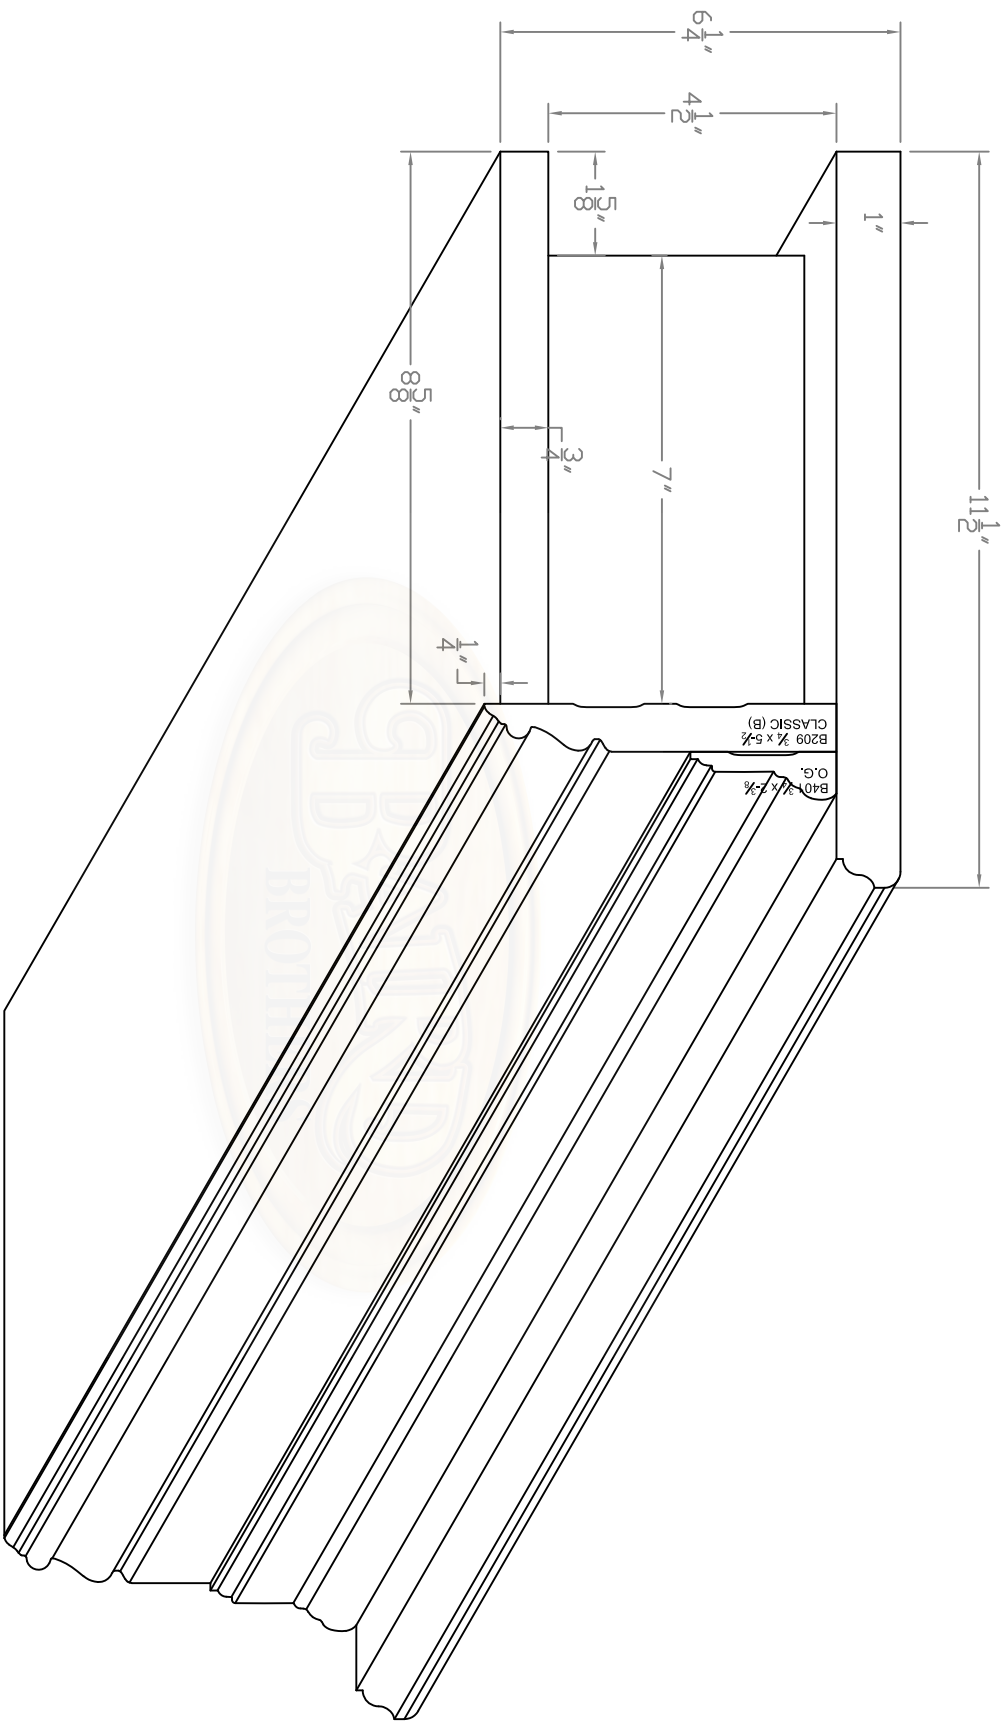

# \*\*Projection of Mantel\*\*

**Baird Brothers Fine Hardwoods**  
 Baird Brothers Sawmill Inc. www.BairdBrothers.com  
 7060 Croy Rd. Canfield, OH 44406  
 (330) 533-3122 (800) 732-1697

DATE:	3/30/19	DRAWN BY:	BPT	SHEET:	1 of 4
SCALE:	1:3	REV		REV BY:	
DRAWING #:	Mantel #10	REV DATE:		THIS DRAWING IS PROPERTY OF BAIRD BROTHERS SAWMILL INC.	

# \*\*Front of Mantel\*\*

**Baird Brothers Fine Hardwoods**  
 Baird Brothers Sawmill Inc. www.BairdBrothers.com  
 7060 Croy Rd. Canfield, OH 44406  
 (330) 533-3122 (800) 732-1697

DATE:	3/30/19	DRAWN BY:	BPT	SHEET:	2 of 4
SCALE:	1:3	REV	REV DATE:	REV BY:	
DRAWING #:			Mantel #10	THIS DRAWING IS PROPERTY OF BAIRD BROTHERS SAWMILL INC.	