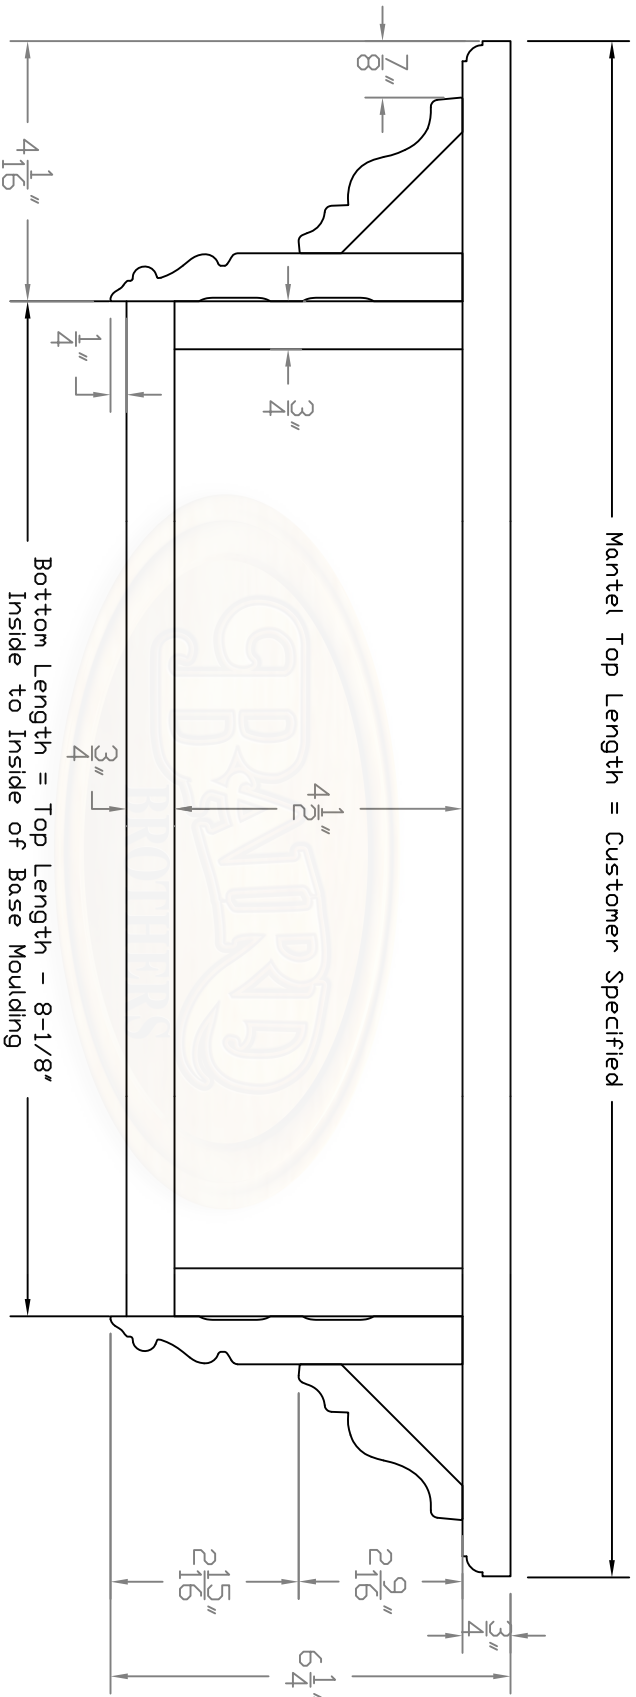

Back of Mantel

Baird Brothers Fine Hardwoods
Baird Brothers Sawmill Inc. www.BairdBrothers.com
7060 Croy Rd. Canfield, OH 44406
(330) 533-3122 (800) 732-1697

DATE:	2/16/17	DRAWN BY:	JEC	SHEET:	3 of 4
SCALE:	1:3	REV		REV BY:	
DRAWING #:	Mantel #11	THIS DRAWING IS PROPERTY OF BAIRD BROTHERS SAWMILL INC.