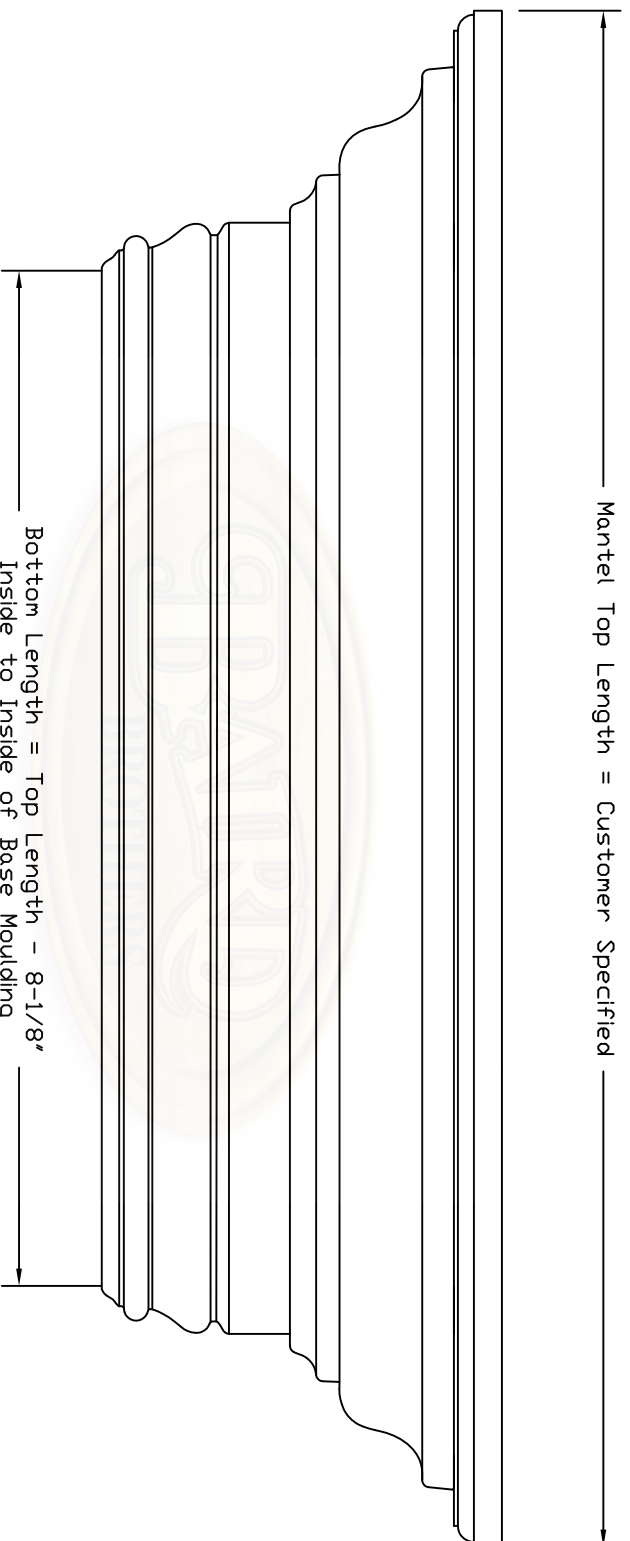

****Projection of Mantel****

BAIRD BROTHERS
FINE HARDWOODS

Baird Brothers Fine Hardwoods
Baird Brothers Sawmill Inc. www.BairdBrothers.com
7060 Croy Rd. Canfield, OH 44406
(330) 533-3122 (800) 732-1697

DATE:	2/16/17	DRAWN BY:	JEC	SHEET:	1 of 4
SCALE:	1:3	REV		REV BY:	
DRAWING #:	Mantel #11	REV DATE:		THIS DRAWING IS PROPERTY OF BAIRD BROTHERS SAWMILL INC.	

Front of Mantel

Baird Brothers Fine Hardwoods
Baird Brothers Sawmill Inc. www.BairdBrothers.com
7060 Croy Rd. Canfield, OH 44406
(330) 533-3122 (800) 732-1697

DATE:	2/16/17	DRAWN BY:	JEC	SHEET:	2 of 4
SCALE:	1:3	REV		REV BY:	
DRAWING #:	Mantel #11	THIS DRAWING IS PROPERTY OF BAIRD BROTHERS SAWMILL INC.			