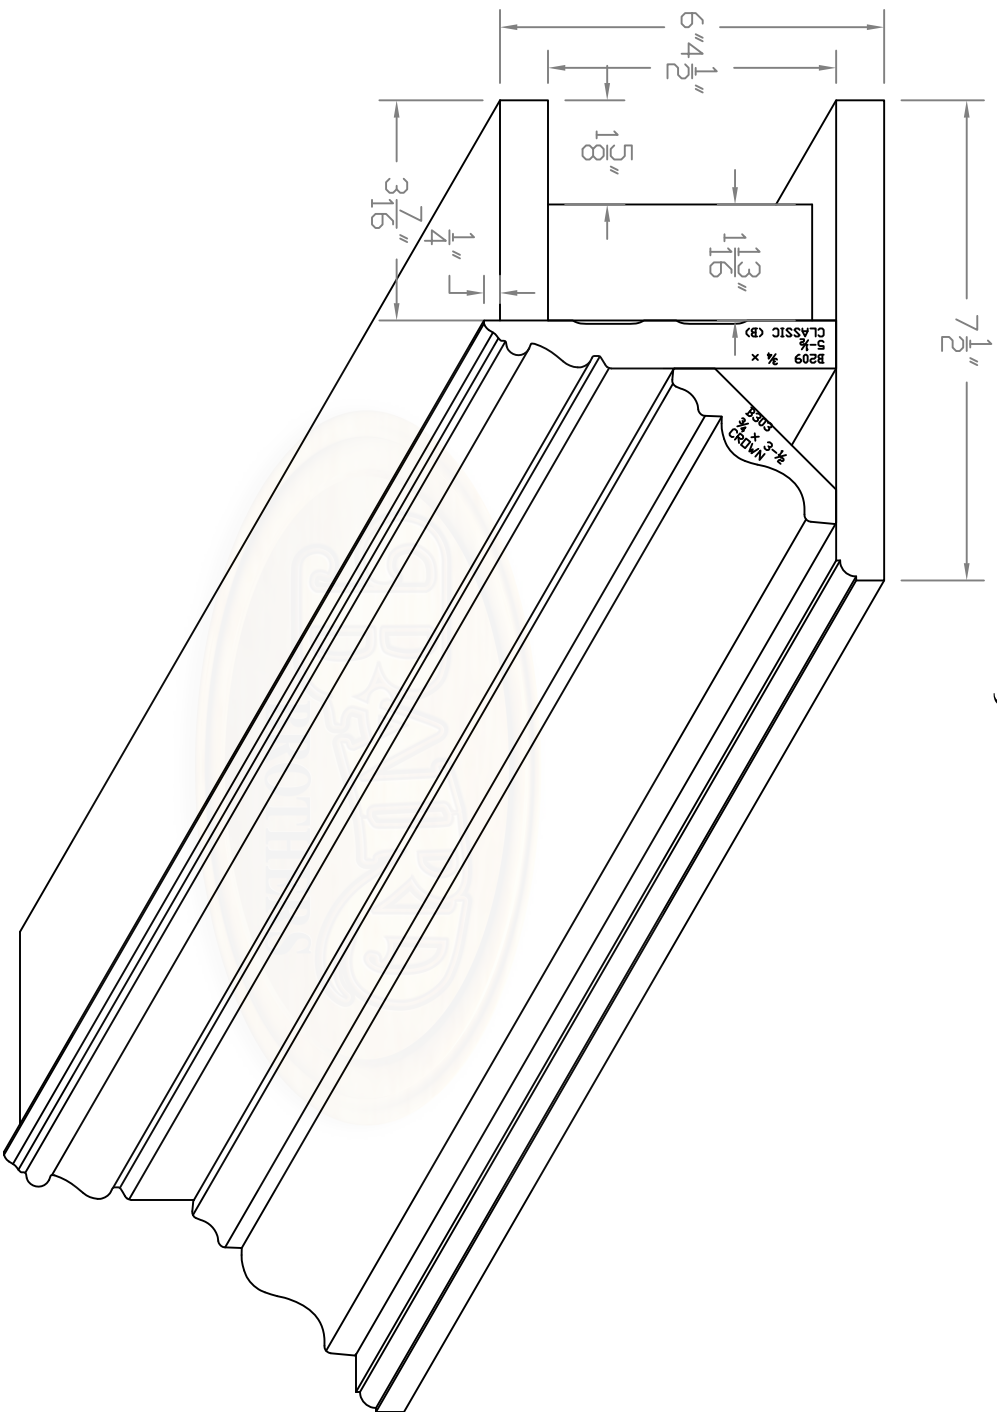

****Projection of Mantel****

BAIRD BROTHERS
FINE HARDWOODS

Baird Brothers Fine Hardwoods
Baird Brothers Sawmill Inc. www.BairdBrothers.com
7060 Croy Rd. Canfield, OH 44406
(330) 533-3122 (800) 732-1697

DATE:	2/16/17	DRAWN BY:	JEC	SHEET:	1 of 4
SCALE:	1:3	REV		REV BY:	
DRAWING #:	Mantel #11	REV DATE:		THIS DRAWING IS PROPERTY OF BAIRD BROTHERS SAWMILL INC.	