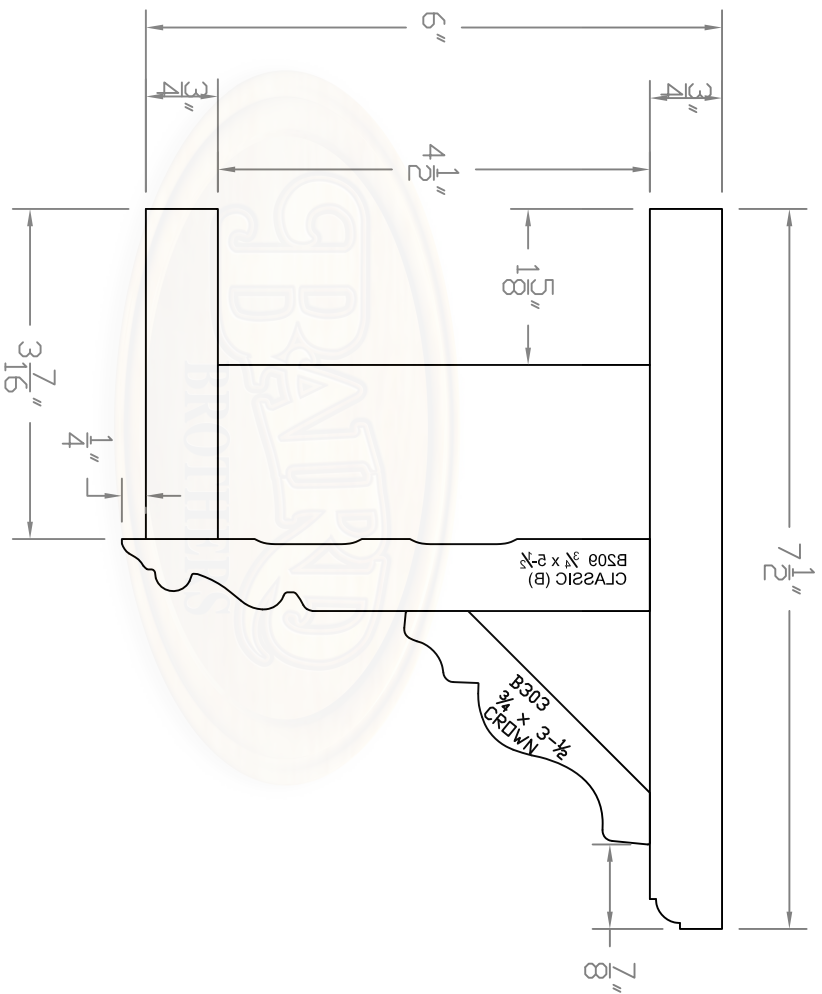

Cross Section of Mantel

BAIRD BROTHERS
FINE HARDWOODS

Baird Brothers Fine Hardwoods
Baird Brothers Sawmill Inc. www.BairdBrothers.com
7060 Croy Rd. Canfield, OH 44406
(330) 533-3122 (800) 732-1697

DATE:	2/16/17	DRAWN BY:	JEC	SHEET:	4 OF 4
SCALE:	1:2	REV		REV DATE:	
DRAWING #:	Mantel #11				THIS DRAWING IS PROPERTY OF BAIRD BROTHERS SAWMILL INC.