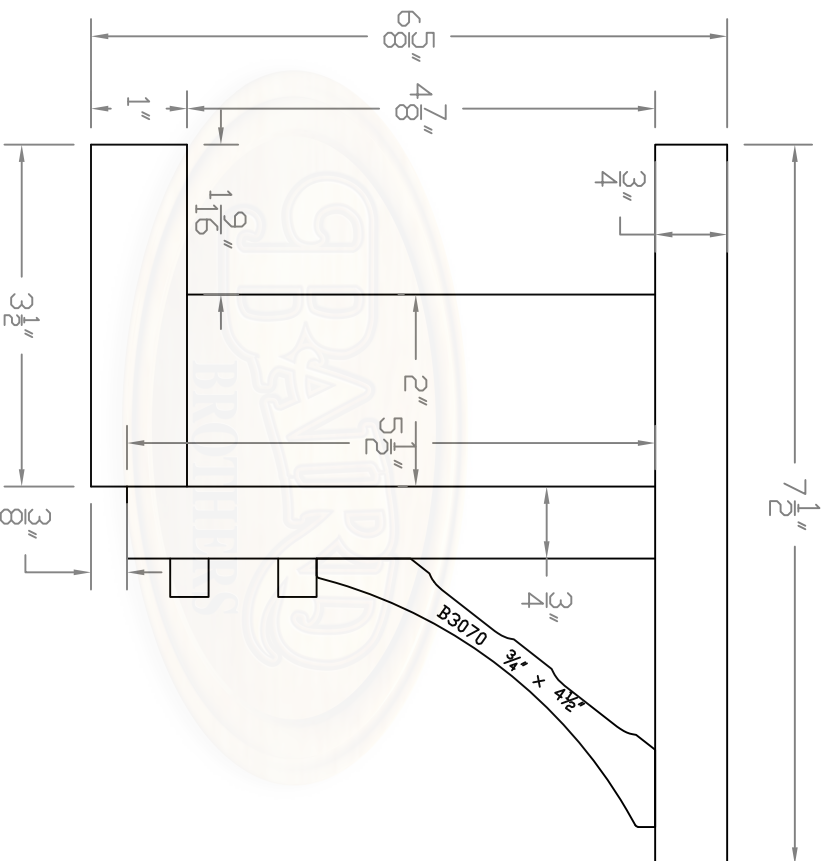

Cross Section of Mantel

BAIRD BROTHERS
FINE HARDWOODS

Baird Brothers Fine Hardwoods
Baird Brothers Sawmill Inc. www.BairdBrothers.com
7060 Croy Rd. Canfield, OH 44406
(330) 533-3122 (800) 732-1697

DATE:	3/30/19	DRAWN BY:	BPT	SHEET:	4 OF 4
SCALE:	1:2	REV		REV BY:	
DRAWING #:	Mantel #14	THIS DRAWING IS PROPERTY OF BAIRD BROTHERS SAWMILL INC.