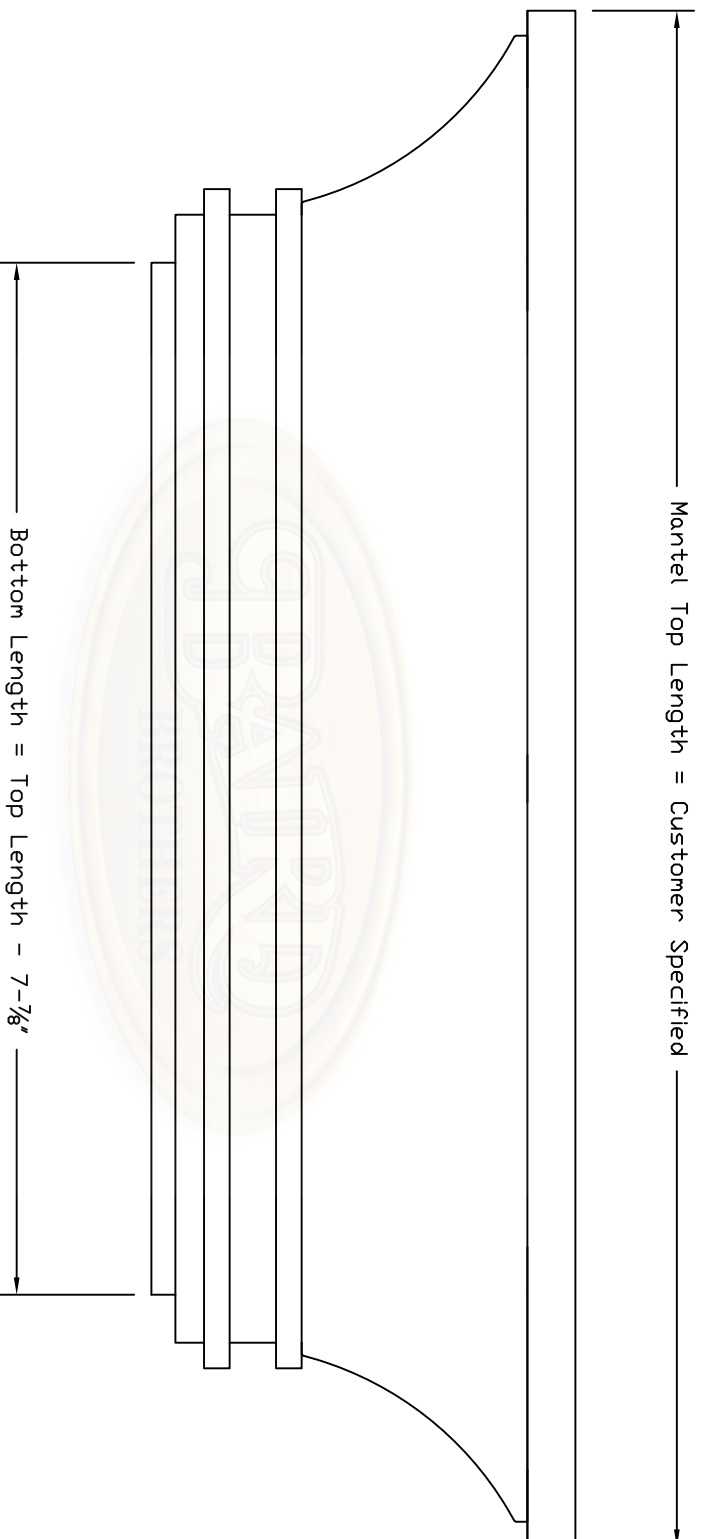

Front of Mantel

Baird Brothers Fine Hardwoods
Baird Brothers Sawmill Inc. www.BairdBrothers.com
7060 Croy Rd. Canfield, OH 44406
(330) 533-3122 (800) 732-1697

DATE: 3/30/19	DRAWN BY: BPT	SHEET: 2 of 4
SCALE: 1:3	REV	REV BY:
DRAWING #:	Mantel #14	THIS DRAWING IS PROPERTY OF BAIRD BROTHERS SAWMILL INC.

****Cross Section of Mantel****

BAIRD BROTHERS
FINE HARDWOODS

Baird Brothers Fine Hardwoods
Baird Brothers Sawmill Inc. www.BairdBrothers.com
7060 Croy Rd. Canfield, OH 44406
(330) 533-3122 (800) 732-1697

DATE:	3/30/19	DRAWN BY:	BPT	SHEET:	4 OF 4
SCALE:	1:2	REV		REV BY:	
DRAWING #:	Mantel #14	THIS DRAWING IS PROPERTY OF BAIRD BROTHERS SAWMILL INC.			