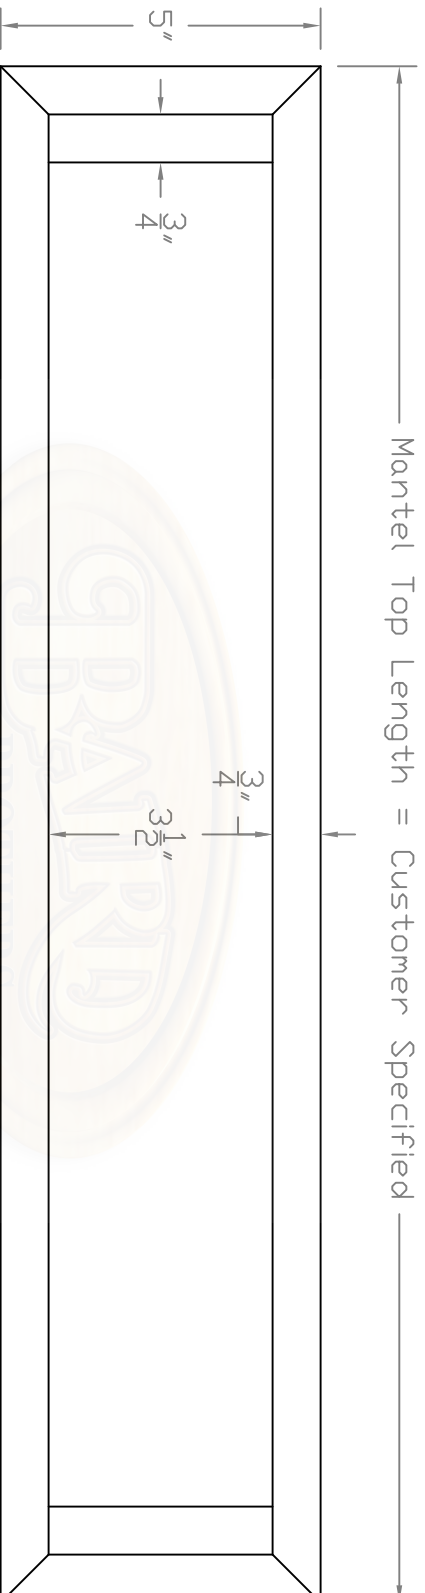

DATE:	3/27/18	DRAWN BY:	JEC	SHEET:	1 of 4
SCALE:	1:3	REV		REV BY:	
DRAWING #:	Mantel #16	REV DATE:		THIS DRAWING IS PROPERTY OF BAIRD BROTHERS SAWMILL INC.	

**\*\*Front of Mantel\*\***

**Baird Brothers Fine Hardwoods**  
Baird Brothers Sawmill Inc. [www.BairdBrothers.com](http://www.BairdBrothers.com)  
7060 Croy Rd. Canfield, OH 44406  
(330) 533-3122 (800) 732-1697

DATE:	3/27/18	DRAWN BY:	JEC	SHEET:	2 of 4
SCALE:	1:3	REV		REV BY:	
DRAWING #:	Mantel #16	REV DATE:			

THIS DRAWING IS PROPERTY OF  
BAIRD BROTHERS SAWMILL INC.

**\*\*Back of Mantel\*\***

**Baird Brothers Fine Hardwoods**  
 Baird Brothers Sawmill Inc. www.BairdBrothers.com  
 7060 Croy Rd. Canfield, OH 44406  
 (330) 533-3122 (800) 732-1697

DATE:	3/27/18	DRAWN BY:	JEC	SHEET:	3 of 4
SCALE:	1:3	REV		REV BY:	
DRAWING #:	Mantel #16	REV DATE:		THIS DRAWING IS PROPERTY OF BAIRD BROTHERS SAWMILL INC.	

**\*\*Cross Section of Mantel\*\***

**Baird Brothers Fine Hardwoods**  
 Baird Brothers Sawmill Inc. www.BairdBrothers.com  
 7060 Croy Rd. Canfield, OH 44406  
 (330) 533-3122 (800) 732-1697