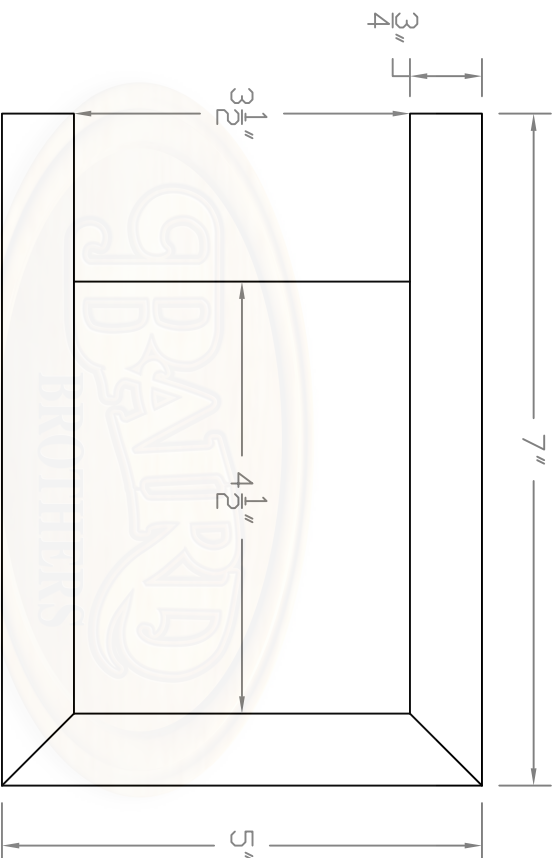

DATE:	3/27/18	DRAWN BY:	JEC	SHEET:	2 of 4
SCALE:	1:3	REV		REV BY:	
DRAWING #:	Mantel #16	REV DATE:			

THIS DRAWING IS PROPERTY OF  
BAIRD BROTHERS SAWMILL INC.

**\*\*Back of Mantel\*\***

**Baird Brothers Fine Hardwoods**  
 Baird Brothers Sawmill Inc. www.BairdBrothers.com  
 7060 Croy Rd. Canfield, OH 44406  
 (330) 533-3122 (800) 732-1697

DATE:	3/27/18	DRAWN BY:	JEC	SHEET:	3 of 4
SCALE:	1:3	REV		REV BY:	
DRAWING #:	Mantel #16	REV DATE:		THIS DRAWING IS PROPERTY OF BAIRD BROTHERS SAWMILL INC.	

**\*\*Cross Section of Mantel\*\***

**Baird Brothers Fine Hardwoods**  
 Baird Brothers Sawmill Inc. www.BairdBrothers.com  
 7060 Croy Rd. Canfield, OH 44406  
 (330) 533-3122 (800) 732-1697

DATE: 3/27/18	DRAWN BY: JEC	SHEET: 4 OF 4
SCALE: 1:2	REV	REV BY:
DRAWING #:	Mantel #16	THIS DRAWING IS PROPERTY OF BAIRD BROTHERS SAWMILL INC.